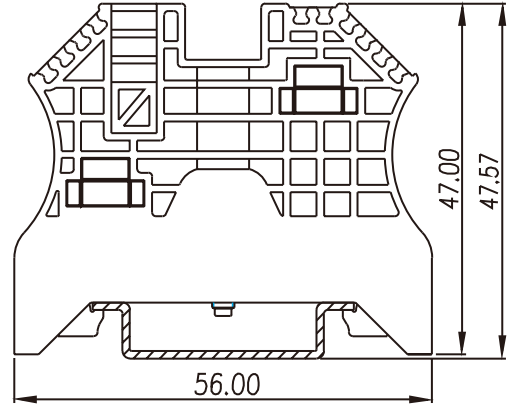

SS7

DIN Rail Terminal Blocks > Accessories > End bracket

Specification

Product description	End Bracket
Color	Grey
Material	PA
Inflammability class	UL94-V0
Compatible rail	TS-35, TS-35/15
Marking label	TM43W, TM49W
Package	50 pcs / box