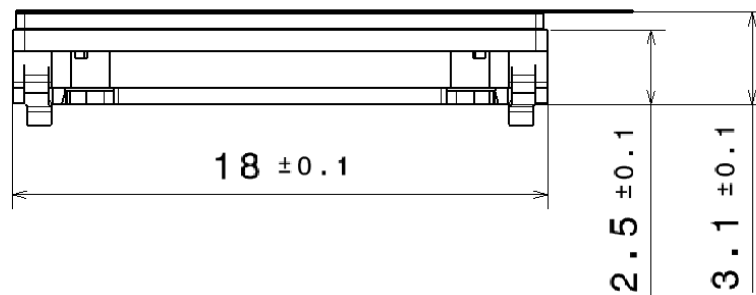

13x18 6Ω Loudspeaker  
with waterproof front gasket

CR1813Lo25YN6WPGDA

Revision

Date	Version	Status	Changes	Approver
2021/04/19	Vo.1	Draft	First release	Lionel

## 1.1. Mechanical Drawing

1.1.1. Assembly drawing:

\*Thickness before compression and not including removable pull-tab

1.1.2. Gasket drawing:

1.1.3. Assembly details:

1.2. Material List

Speaker see specification	CR1813Lo25YN6WP
Gasket: See specification	GASKET13x18-10