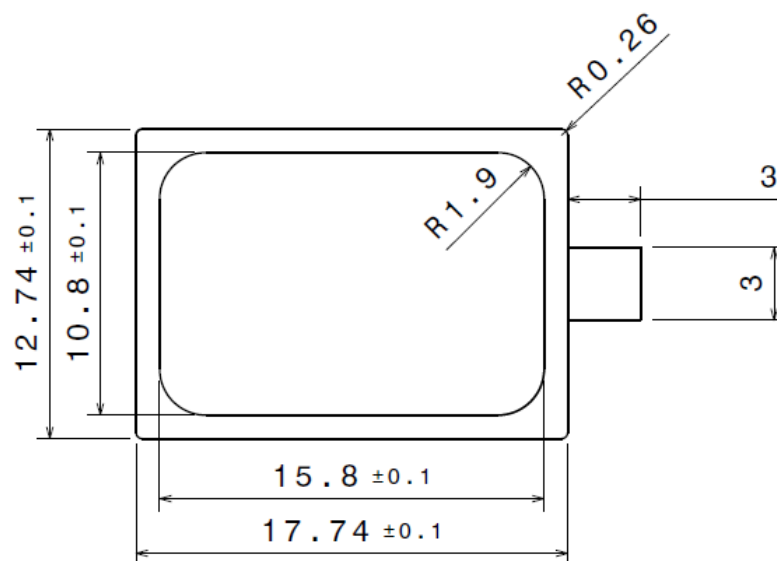

# 1. Mechanical Characteristics

## 1.1. Mechanical Drawing

1.1.1. Assembly drawing:

\*Thickness before compression and not including removable pull-tab

1.1.2. Gasket drawing:

1.1.3. Assembly details:

1.2. Material List

Speaker see specification	CR1813Lo25YN6WP
Gasket: See specification	GASKET13x18-10