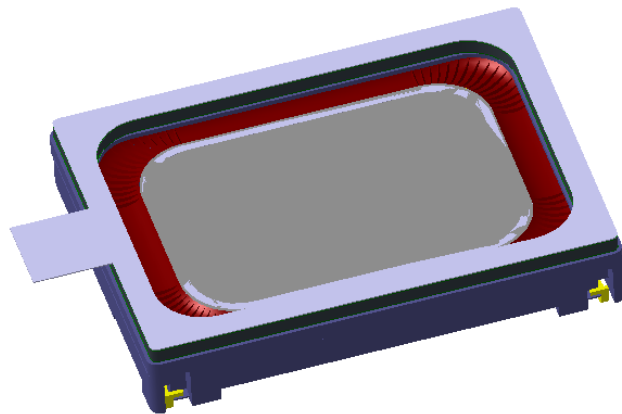

13x18 6Ω Loudspeaker  
with waterproof front gasket

CR1813Lo25YN6WPGDA

Revision

Date	Version	Status	Changes	Approver
2021/04/19	Vo.1	Draft	First release	Lionel

# 1. Mechanical Characteristics

## 1.1. Mechanical Drawing

1.1.1. Assembly drawing:

\*Thickness before compression and not including removable pull-tab

1.1.2. Gasket drawing:

1.1.3. Assembly details:

1.2. Material List

Speaker see specification	CR1813Lo25YN6WP
Gasket: See specification	GASKET13x18-10