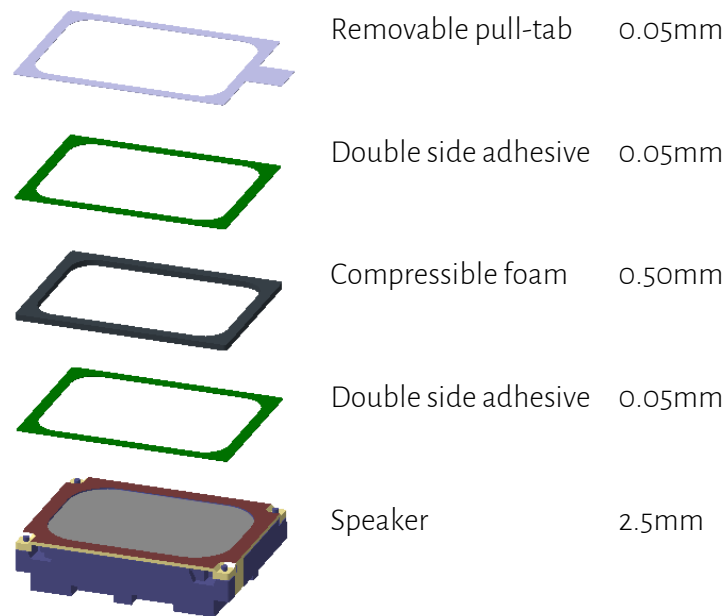

## 1.1. Mechanical Drawing

1.1.1. Assembly drawing:

\*Thickness before compression and not including removable pull-tab

1.1.2. Gasket drawing:

1.1.3. Assembly details:

1.2. Material List

Speaker see specification	CR1813Lo25YN6WP
Gasket: See specification	GASKET13x18-10