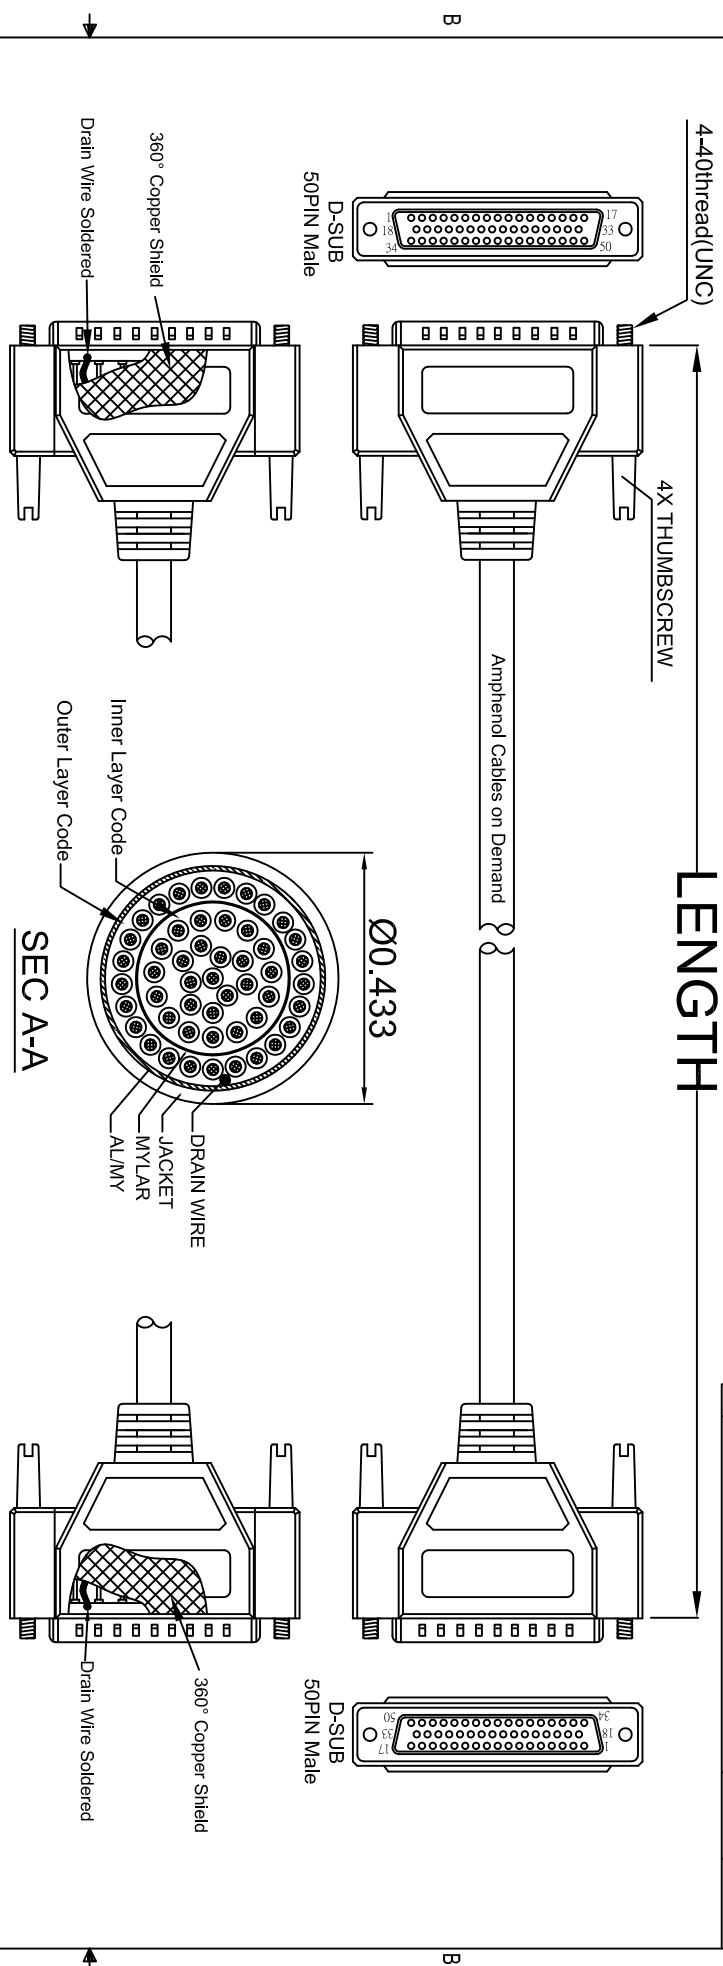

THE INFORMATION CONTAINED IN THIS DRAWING IS THE SOLE PROPERTY OF AMPHENOL CABLES ON DEMAND. ANY REPRODUCTION OR DISCLOSURE TO THIRD PARTIES, IN PART OR WHOLE WITHOUT THE EXPRESS WRITTEN PERMISSION OF AMPHENOL CABLES ON DEMAND IS PROHIBITED.

REV.	DESCRIPTION	DATE	APPROVED
A	NEW RELEASE	18/JAN/2007	
A1	Add wiring color	16/JAN/2012	
A2	Add length 50FT	20/NOV/2014	

LENGTH

LENGTH & P/N Table

LENGTH	P/N	Cable Color
2.5FT ±1 inch	CS-DSDMDB50MM-002.5	GREY
5FT ±2 inch	CS-DSDMDB50MM-005	GREY
10FT ±3 inch	CS-DSDMDB50MM-010	GREY
15FT ±3 inch	CS-DSDMDB50MM-015	GREY
25FT ±4 inch	CS-DSDMDB50MM-025	GREY
50FT ±8 inch	CS-DSDMDB50MM-050	GREY

PIN OUT:		Inner Layer Code	Outer Layer Code	
Male	Male	Color	Color	
PIN1	PIN1	Black	PIN26	Black
PIN2	PIN2	Brown	PIN27	Brown
PIN3	PIN3	Red	PIN28	Red
PIN4	PIN4	Orange	PIN29	Orange
PIN5	PIN5	Yellow	PIN30	Yellow
PIN6	PIN6	Green	PIN31	Green
PIN7	PIN7	Blue	PIN32	Blue
PIN8	PIN8	Purple	PIN33	Purple
PIN9	PIN9	Gray	PIN34	Gray
PIN10	PIN10	White	PIN35	White
PIN11	PIN11	Pink	PIN36	Pink
PIN12	PIN12	Light Green	PIN37	Light Green
PIN13	PIN13	Brown/White	PIN38	Black/White
PIN14	PIN14	Black/White	PIN39	Brown/White
PIN15	PIN15	Red/White	PIN40	Red/White
PIN16	PIN16	Orange/White	PIN41	Orange/White
PIN17	PIN17	Green/White	PIN42	Green/White
PIN18	PIN18	Blue/White	PIN43	Blue/White
PIN19	PIN19	Purple/White	PIN44	Purple/White
PIN20	PIN20	Red/Black	PIN45	Red/Black
PIN21	PIN21	Orange/Black	PIN46	Orange/Black
PIN22	PIN22	Yellow/Black	PIN47	Yellow/Black
PIN23	PIN23	Green/Black	PIN48	Green/Black
PIN24	PIN24	Grey/Black	PIN49	Grey/Black
PIN25	PIN25	Pink/Black	PIN50	Pink/Black
			SHIELD	SHIELD

ASSEMBLY NO. CS-DSDMDB50MM-XXX

20 VALLEY ST. ENDCOTT, NY 13760

ASM CBL Deluxe 50PIN D-Sub MM

SIZE DWG. NO. A

SCALE SHEET OF A2