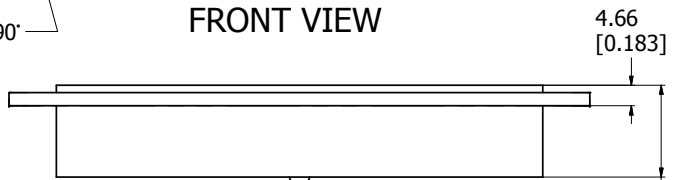

FRONT VIEW

Ø7.50 [0.295] √ 90°

BOTTOM VIEW

MOUNTING OPENING

ISO VIEW WITH HANDLE OPEN

M263-1
Handle Material - Aluminum
Finish - Black/Sliver Painted Aluminum
Hardware
Hardware not Included
**note handle sold in pairs