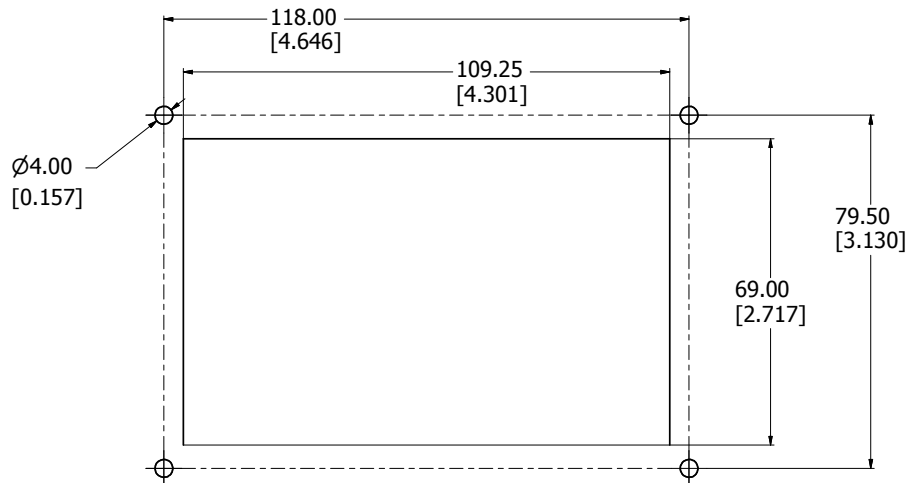

FRONT VIEW

Ø7.50 [0.295] √ 90°

BOTTOM VIEW

MOUNTING OPENING

ISO VIEW WITH HANDLE OPEN

M263-1
Handle Material - Aluminum
Finish - Black/Sliver Painted Aluminum
Hardware
Hardware not Included
**note handle sold in pairs