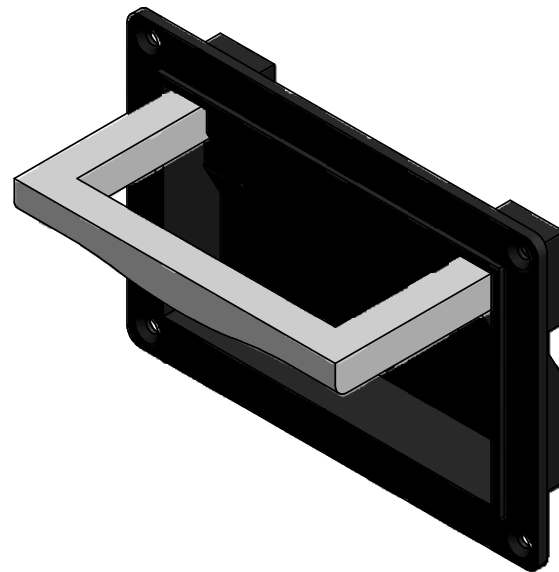

FRONT VIEW

Ø7.50 [0.295] √ 90°

BOTTOM VIEW

MOUNTING OPENING

ISO VIEW WITH HANDLE OPEN

M263-1
Handle Material - Aluminum
Finish - Black/Sliver Painted Aluminum
Hardware
Hardware not Included
**note handle sold in pairs

**HAMMOND
MANUFACTURING™**

M263-1