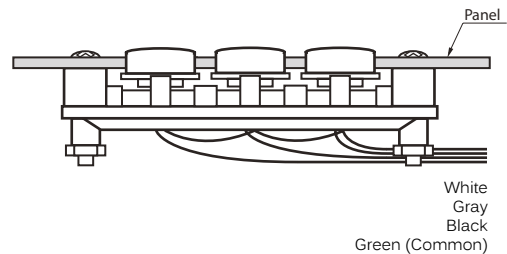

BUTTON STRIP - THREE BUTTONS

All dimensions are in mm / (inch).