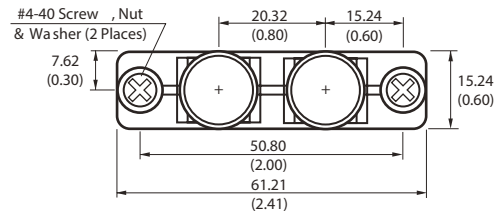

BUTTON STRIP - TWO BUTTONS

BUTTON SHAPE