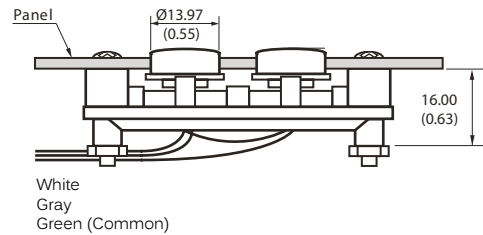

BUTTON STRIP - TWO BUTTONS

BUTTON SHAPE