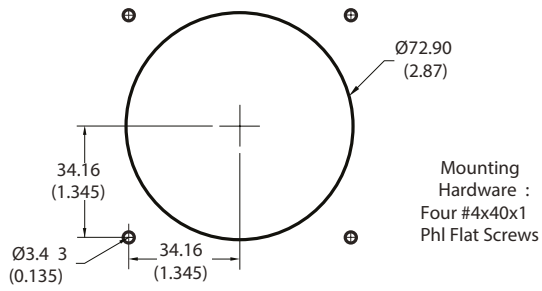

R200 series

Removable Bezel Trackball

MOUNTING

- 180° horizontal to 90° vertical

CONFIGURATION OPTIONS

- LED backlighting: Clear through a translucent thermoset resin ball

Additional pushbutton switch: Two or three buttons

- Connector cables