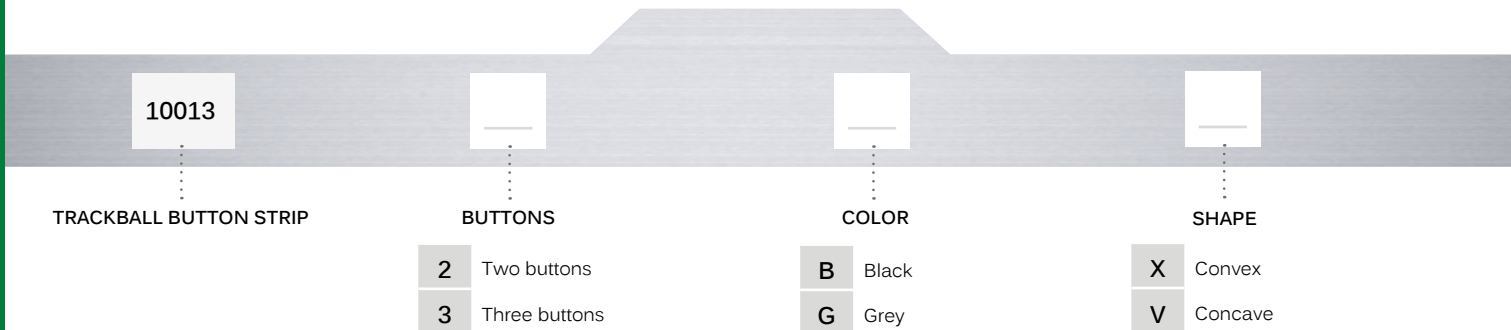

R200 series

Removable Bezel Trackball • Button strip

BUTTON STRIP CONFIGURATION

- Two or three buttons
- Tactile feedback
- Normally open momentary contact switch
- Black or grey buttons, choice of convex or concave