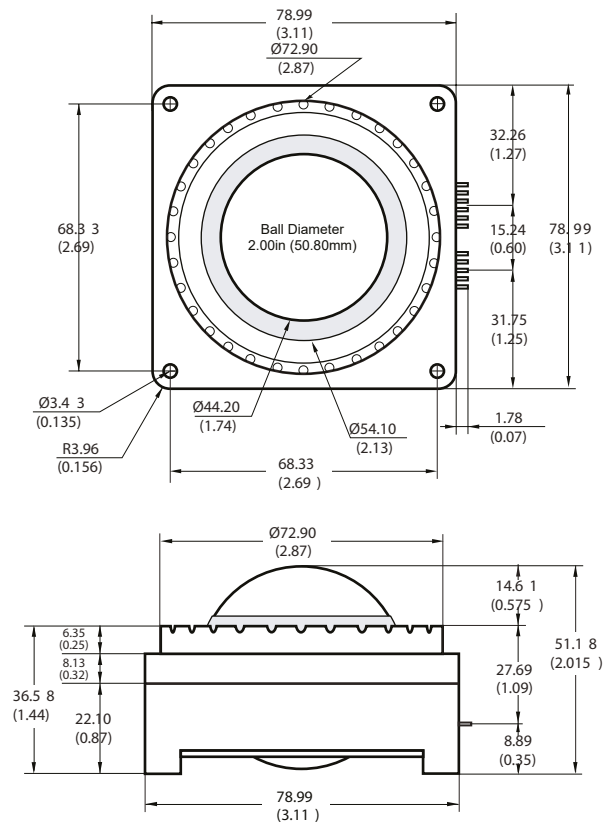

### MECHANICAL SPECIFICATIONS

- Dimensions: 2.36" W x 2.36" D x 1.51" H
- Mechanical: 5,000,000 180° rotations with 6 ounces of vertical force
- Mounting position: 180 °horizontal to 90° vertical
- Mass/Weight: 235.5 g (8.31 oz)
- Ball diameter: 2.00" (50.88 mm)
- Ball rotation: 360°
- Tracking force: 10 g (0.35 oz)

### MOUNTING

- 180° horizontal to 90° vertical

## BUILD YOUR PART NUMBER

SERIES	MODEL	PROTOCOL FORMAT	MOUNTING POSITION	RESOLUTION	POWER REQUIREMENT	ILLUMINATION
<b>R</b>	<b>200</b>	<b>7</b> USB 2.0	<b>F</b> Level to 45° <b>N</b> Level to 90°	<b>10</b> 120 DPI <b>20</b> 240 DPI <b>30</b> 480 DPI	<b>V00</b>	<b>C</b> Clear <b>Blank</b> None * * Black ball

## DIMENSIONS