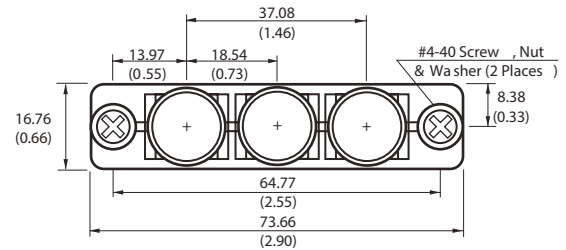

BUTTON STRIP - THREE BUTTONS

All dimensions are in mm / (inch).