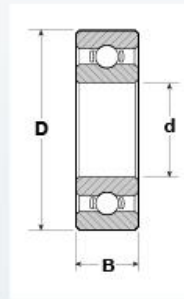

6001-2RS
2 Contact
Seals

Select Retain. Ring

6001-NR
Retaining Ring +
Groove on O.D.

NPB Part No

6001-2RS

SPECIFICATIONS

Seals	2
Material	Standard SAE 52100 *
Bore ϕ	12mm .4724" - .0003
Outside Diameter D	28mm 1.1024" - .0004
Width B	8mm .3150" +.0000/- .0050
Max Fillet Radius	.012
No. Balls	7
Ball Diameter	3/16
Static Load	500 lbs.
Dynamic Load	805 lbs.