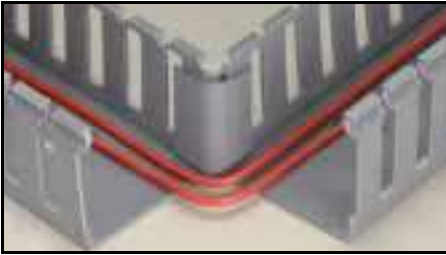

PANDUCT® Accessories—Duct Corner & Joining Strips

Duct Corner Strip

- Snaps onto duct at corner or "T" junctions for smooth, round corners
- Strip is cut to length (6 foot lengths) or is available in pre-cut pieces

Part Number	Material	For Duct Height	Color	Std. Length	Std. Ctn. Qty.
-------------	----------	-----------------	-------	-------------	----------------

PANDUCT® Duct Corner Strip—6 Foot Lengths For All PVC Wiring Duct Types

6 foot length. Joins sections of duct together at corners or "T" junctions. Used with any PVC Wiring Duct, Type G, F and D Duct and FS Raceway. 6 foot length is cut by user to fit duct height.

CS1BL6 CS1DG6 CS1LG6 CS1WH6	RIGID PVC	Cut to Size	Black Dark Gray Light Gray White	6 ft.	120 ft.
--------------------------------------	-----------	-------------	---	-------	---------

PANDUCT® Duct Corner Strip—Pre Cut Pieces For All PVC Wiring Duct Types

Pre-cut pieces are cut to size. Joins sections of duct together at corners or "T" junctions. Used with any PVC Wiring Duct, Type G, F and D Duct and FS Raceway.