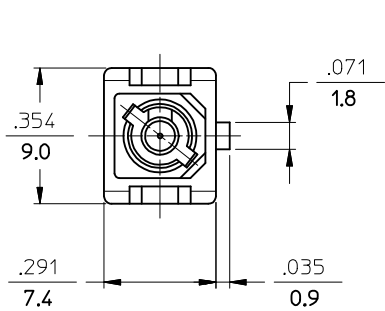

CONNECTOR P/N	øD (µm)	FERRULE MATERIAL	BOOT COLOR	HOUSING COLOR	CONNECTOR TYPE	CABLE (mm)
106063-0000	127	Zr	BLUE	BLUE	MULTIMODE	3
106063-0100			BEIGE	BEIGE		
106063-0060		LOW COST Zr	BLACK	BLACK		
106063-0099			YELLOW	BLUE		
106063-0090			BLACK	BLACK		
106063-0360	125.5	Zr	BLACK	BLACK	SINGLE MODE	2.4
106063-0070			YELLOW	BLUE	MULTIMODE	3
106063-2000			BLACK	BLACK		
106063-2070	BEIGE	BEIGE				
106063-3000	128	Zr	BLACK	BLACK	MULTIMODE	3
106063-3060			BEIGE	BEIGE		
106063-3070			BLACK	BLACK		

CONNECTOR P/N	øD (µm)	FERRULE MATERIAL	BOOT COLOR	HOUSING COLOR	CONNECTOR TYPE	CABLE (mm)	
106063-4000	125	Zr	YELLOW	BLUE	SINGLE MODE	3	
106063-4100	125.25		BLACK	BLACK			
106063-4070	125		YELLOW	BLUE			
106063-5000	126		BLACK	BLACK			
106063-5100			BLACK	BLACK			
106063-5070			YELLOW	BLUE			
106063-7000	127		BLACK	BLACK	MULTIMODE	2.4	
106063-7070			YELLOW	BLUE			
106063-0300			BLACK	BLACK			
106063-0310	126		LOW COST Zr	YELLOW	BLUE	SINGLE MODE	3
106063-4300				YELLOW	BLUE		
106063-5300				YELLOW	BLUE		
106063-5310	126		LOW COST Zr	YELLOW	BLUE	SINGLE MODE	3
106063-5099				YELLOW	BLUE		

NOTES:

1. ALL DIMENSIONS ARE FOR REFERENCE ONLY.

△ P/N 106063-0090, P/N 106063-5100, P/N 106063-0100, P/N 106063-0310 AND P/N 106063-5310 ARE BULK PACKED IN QUANTITIES OF 100 PCS.

ENTER DESCRIPTION EC NO: MF-2017-0132 DRWIN:MANUAPPARE 2016/11/04 CHKD: IG/IMIN APPR: IG/IMIN 2016/11/16	QUALITY SYMBOLS ▽=0 ▽=0	GENERAL TOLERANCES (UNLESS SPECIFIED)		DIMENSION STYLE IN/MM	SCALE 5:1	DESIGN UNITS INCH	THIRD ANGLE PROJECTION
		4 PLACES ± --- ± --- 3 PLACES ± --- ± --- 2 PLACES ± --- ± --- 1 PLACE ± --- ± --- 0 PLACE ± --- ± ---	mm INCH DRAWN BY: RPACIFIC1 DATE: 2005/12/22 CHECKED BY: DATE:	TITLE SC CONNECTOR (ONE PIECE DESIGN)		molex	
DRAFT WHERE APPLICABLE MUST REMAIN WITHIN DIMENSIONS		MATERIAL NO. SEE TABLE		DOCUMENT NO. SD-106063-XXX0		THIS DRAWING CONTAINS INFORMATION THAT IS PROPRIETARY TO MOLEX INCORPORATED AND SHOULD NOT BE USED WITHOUT WRITTEN PERMISSION	