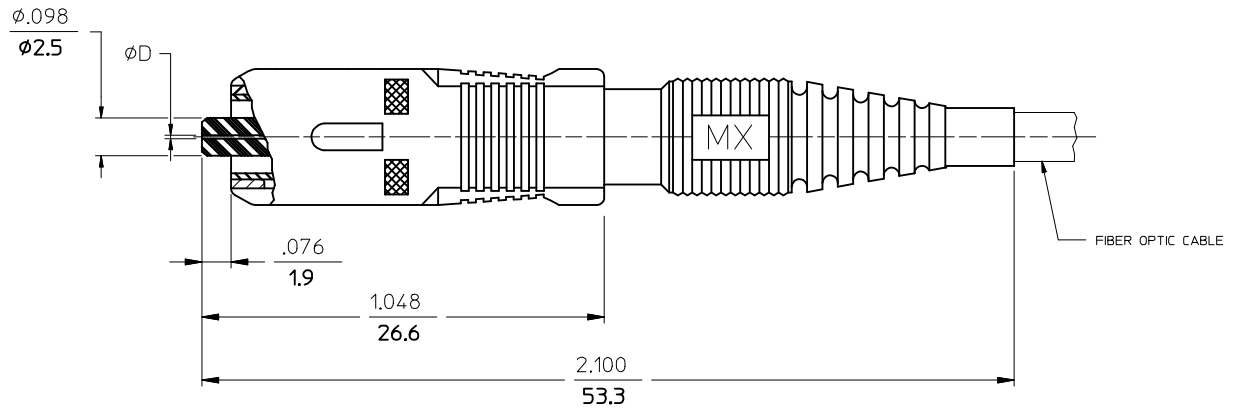

CONNECTOR P/N	øD (µm)	FERRULE MATERIAL	BOOT COLOR	HOUSING COLOR	CONNECTOR TYPE	CABLE (mm)
106063-0000	127	Zr	BLUE	BLUE	MULTIMODE	3
106063-0100			BEIGE	BEIGE		
106063-0060		LOW COST Zr	BLACK	BLACK		
106063-0099			YELLOW	BLUE		
106063-0090			BLACK	BLACK		
106063-0360	125.5	Zr	BLACK	BLACK	SINGLE MODE	2.4
106063-0070			YELLOW	BLUE	MULTIMODE	3
106063-2000			BLACK	BLACK		
106063-2070	BEIGE	BEIGE				
106063-3000	128	Zr	BLACK	BLACK	MULTIMODE	3
106063-3060			BEIGE	BEIGE		
106063-3070			BLACK	BLACK		

CONNECTOR P/N	øD (µm)	FERRULE MATERIAL	BOOT COLOR	HOUSING COLOR	CONNECTOR TYPE	CABLE (mm)	
106063-4000	125	Zr	YELLOW	BLUE	SINGLE MODE	3	
106063-4100	125.25		BLACK	BLACK			
106063-4070	125		YELLOW	BLUE			
106063-5000	126		BLACK	BLACK			
106063-5100			BLACK	BLACK			
106063-5070			YELLOW	BLUE			
106063-7000	127		BLACK	BLACK	MULTIMODE	2.4	
106063-7070			YELLOW	BLUE			
106063-0300			BLACK	BLACK			
106063-0310	126		LOW COST Zr	YELLOW	BLUE	SINGLE MODE	3
106063-4300				YELLOW	BLUE		
106063-5300				YELLOW	BLUE		
106063-5310	126		LOW COST Zr	YELLOW	BLUE	SINGLE MODE	3
106063-5099				YELLOW	BLUE		

NOTES:

1. ALL DIMENSIONS ARE FOR REFERENCE ONLY.

△ P/N 106063-0090, P/N 106063-5100, P/N 106063-0100, P/N 106063-0310 AND P/N 106063-5310 ARE BULK PACKED IN QUANTITIES OF 100 PCS.

ENTER DESCRIPTION EC NO: MF-2017-0132 DRWIN:MANUAPPARE 2016/11/04 CHKD: IG/IMIN APPR: IG/IMIN 2016/11/16	QUALITY SYMBOLS ▽=0 ▽=0	GENERAL TOLERANCES (UNLESS SPECIFIED)		DIMENSION STYLE IN/MM	SCALE 5:1	DESIGN UNITS INCH	THIRD ANGLE PROJECTION
		4 PLACES ± --- ± --- 3 PLACES ± --- ± --- 2 PLACES ± --- ± --- 1 PLACE ± --- ± --- 0 PLACE ± --- ± ---	mm INCH DRAWN BY: RPACIFIC1 DATE: 2005/12/22 CHECKED BY: DATE:	TITLE SC CONNECTOR (ONE PIECE DESIGN)		molex	
DRAFT WHERE APPLICABLE MUST REMAIN WITHIN DIMENSIONS		MATERIAL NO. SEE TABLE		DOCUMENT NO. SD-106063-XXX0		THIS DRAWING CONTAINS INFORMATION THAT IS PROPRIETARY TO MOLEX INCORPORATED AND SHOULD NOT BE USED WITHOUT WRITTEN PERMISSION	