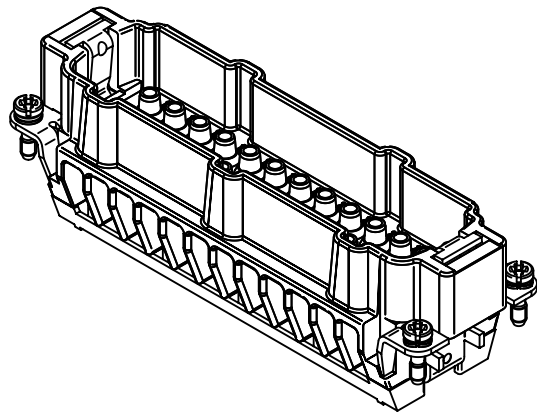

panel cut out (1:2)

	All Dimensions in mm Original Size DIN A4		Scale 1:1	Free size tol.		Ref.	
						Sub.	
	All rights reserved Department EL PD - DE		Created by HOLLERT	Inspected by SPILKERN	Standardisation TIEMANNA	Date 2013-11-05	State Final Release
	HARTING Electric GmbH & Co. KG D-32339 Espelkamp		Title Han High Temp 24E-c male			Doc-Key / ECM-Nr. 100528800/UGD/001/A 500000067351	
			Type TB	Number 09 33 824 2602		Rev. A	Page 1/1