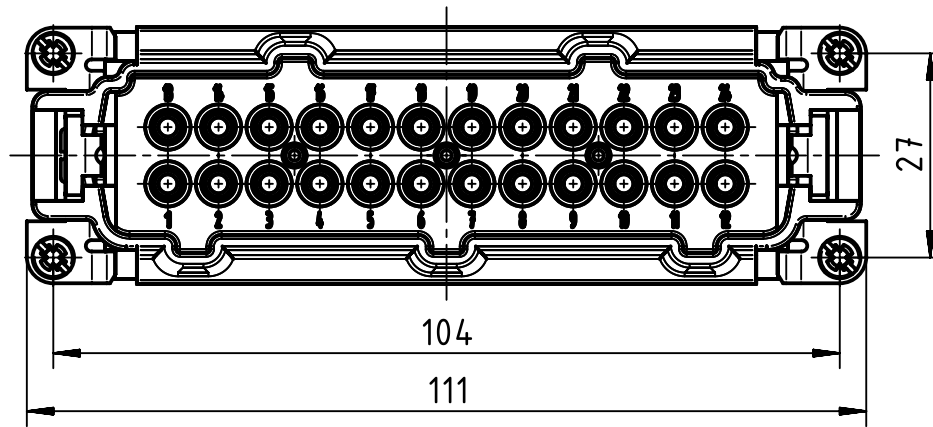

panel cut out (1:2)

	All Dimensions in mm Original Size DIN A4		Scale 1:1	Free size tol.		Ref.	
						Sub.	
	All rights reserved Department EL PD - DE		Created by HOLLERT	Inspected by SPILKERN	Standardisation TIEMANNA	Date 2013-11-05	State Final Release
	HARTING Electric GmbH & Co. KG D-32339 Espelkamp		Title Han High Temp 24E-c male			Doc-Key / ECM-Nr. 100528800/UGD/001/A 500000067351	
			Type TB	Number 09 33 824 2602		Rev. A	Page 1/1