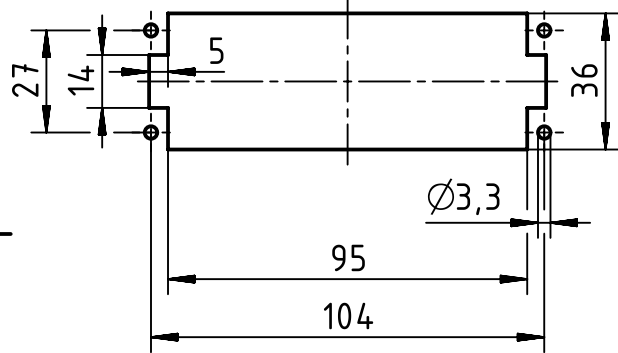

panel cut out (1:2)

	All Dimensions in mm Original Size DIN A4		Scale 1:1	Free size tol.		Ref.	
						Sub.	
	All rights reserved Department EL PD - DE		Created by HOLLERT	Inspected by SPILKERN	Standardisation TIEMANNA	Date 2013-11-05	State Final Release
	HARTING Electric GmbH & Co. KG D-32339 Espelkamp		Title Han High Temp 24E-c male			Doc-Key / ECM-Nr. 100528800/UGD/001/A 500000067351	
			Type TB	Number 09 33 824 2602		Rev. A	Page 1/1