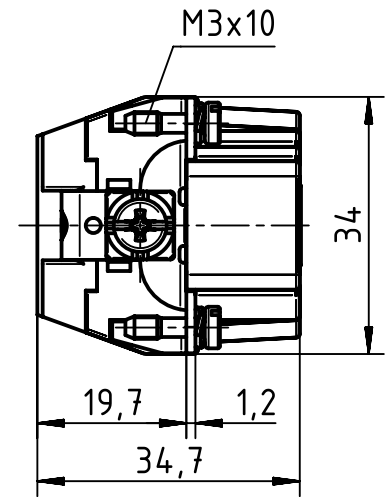

panel cut out (1:2)

	All Dimensions in mm Original Size DIN A4		Scale 1:1	Free size tol.		Ref.	
						Sub.	
	All rights reserved Department EL PD - DE		Created by HOLLERT	Inspected by SPILKERN	Standardisation TIEMANNA	Date 2013-11-05	State Final Release
	HARTING Electric GmbH & Co. KG D-32339 Espelkamp		Title Han High Temp 24E-c male			Doc-Key / ECM-Nr. 100528800/UGD/001/A 500000067351	
			Type TB	Number 09 33 824 2602		Rev. A	Page 1/1