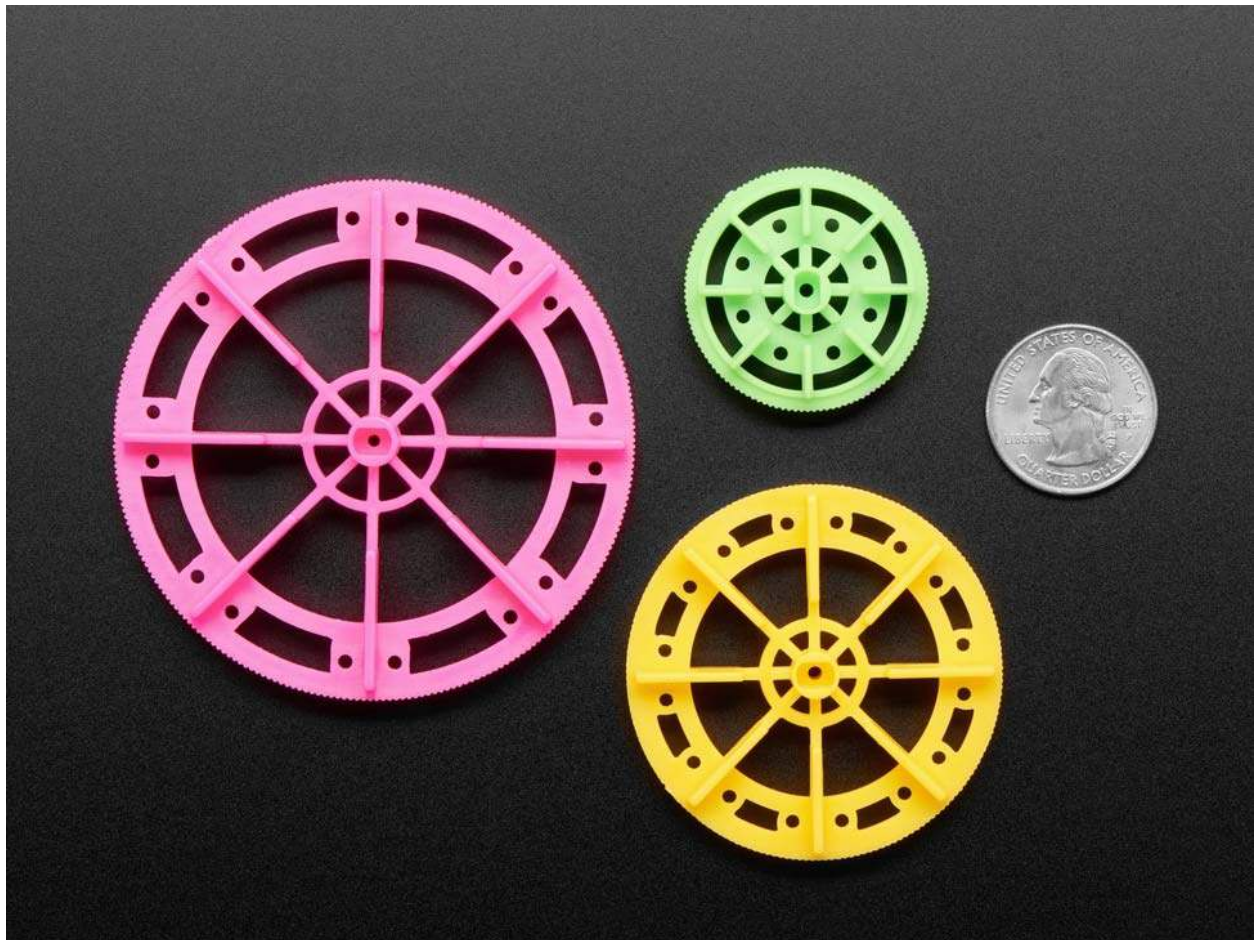

## Paddle Wheel Pack for TT Gearbox Motor

PRODUCT ID: 3864

Need a great drive solution or a pop of color for your little robotic friends? This TT Motor Paddle Wheel Pack offers 3 fun, candy-colored wheels with a press-fit design to make connecting super quick and easy. While they seem to be designed for some sort of water-wheel configuration, we like them because they fit securely on TT motor axles and provide a ton of simple attachment points. Use hot glue, strong tape, or zip ties to attach whatever you wish.

They're *not* good for robot rover wheels, they're a little too thin for that. We do have some TT motor wheels if you need: check out the Thin White Wheel or the Skinny Wheel

Note: These paddle wheels are only for use with 'TT' Gearbox DC motors and colors may vary!

## TECHNICAL DETAILS

- Wheel diameters (from largest to smallest):
  - 72mm
  - 52m
  - 34mm

<https://www.adafruit.com/product/3864> 8-14-18