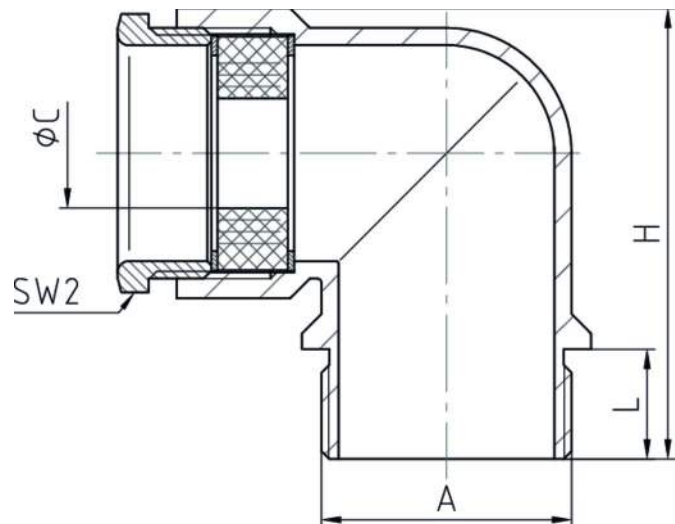

Elbow cable gland

21.7xxPAzzzz

Pressure screw	Polyamide PA6 GF25
Washers	Steel, zinc-plated
Sealing ring	SBR/NBR, multiple perforation
Elbow	Polyamide PA6 GF25
Connecting thread	metric, as per EN 60423

Properties	
Temperature range	<ul style="list-style-type: none"> for application in installation areas with small amounts of space due to construction dimensions -20 °C +100 °C
Protection grade	IP55

Features

 RAL 7035

Connecting thread standard length

A	ØC	L	SW2	H	 VPE	Part No.
M16x1,5	5 - 9	12	16	38	100	21.716PA7035
M20x1,5	7 - 12	12	20	42	50	21.720PA7035
M25x1,5	8,5 - 15	12	25	48,5	50	21.725PA7035
M32x1,5	14 - 20	14	32	57,5	25	21.732PA7035

* The maximum sealing range is dependent on type of cable and assembling.