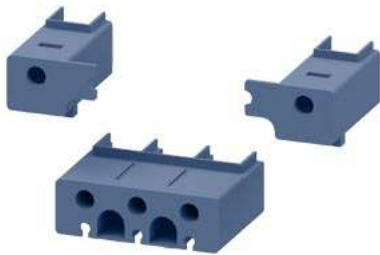

Terminal cover for box terminals, 4-pole, Contactor, Size S2

product brand name	SIRIUS
product designation	Cover
Substance Prohibitance (Date)	10/01/2014

Certificates/ approvals

General Product Approval	EMC	Declaration of Conformity
--------------------------	-----	---------------------------