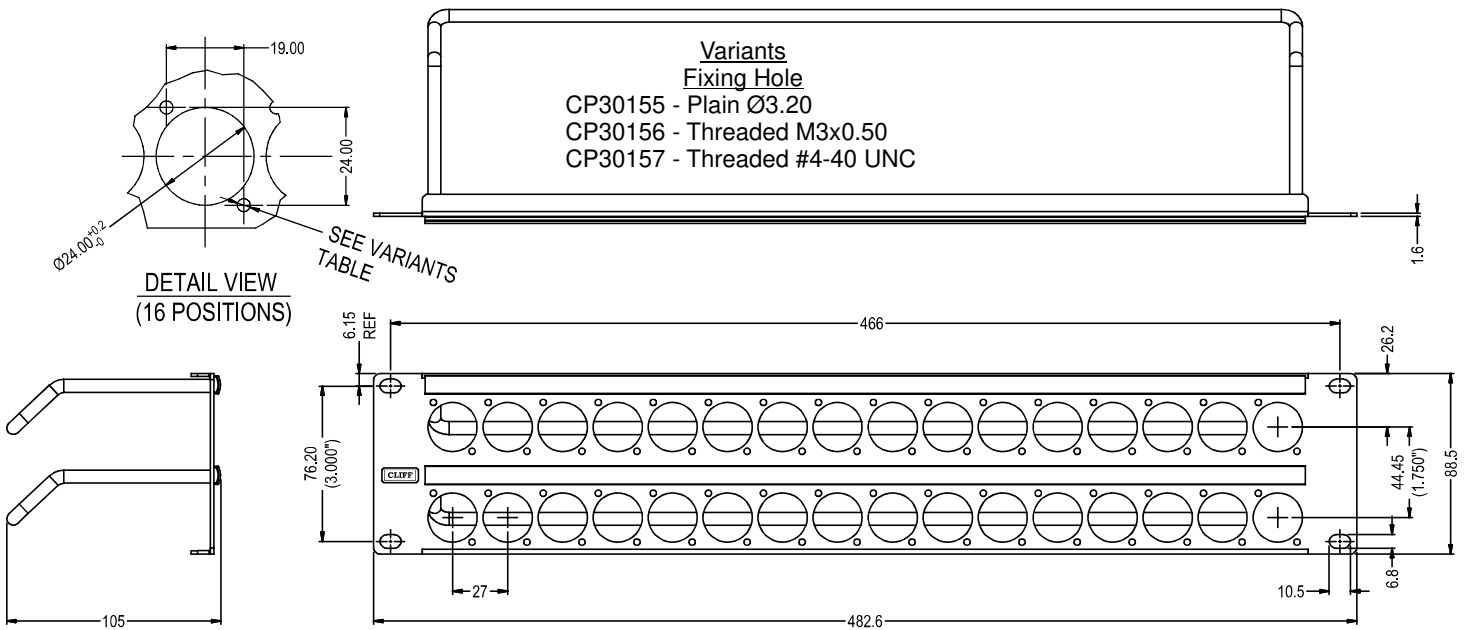

## 2U PANELS

32 holes of Ø24mm with cable bars and label strips  
 Material: Steel, black powder coat finish.

### VARIANTS

- CP30155** - 2U PANEL WITH PLAIN HOLES
- CP30156** - 2U PANEL WITH M3 HOLES
- CP30157** - 2U PANEL WITH 4-40 HOLES