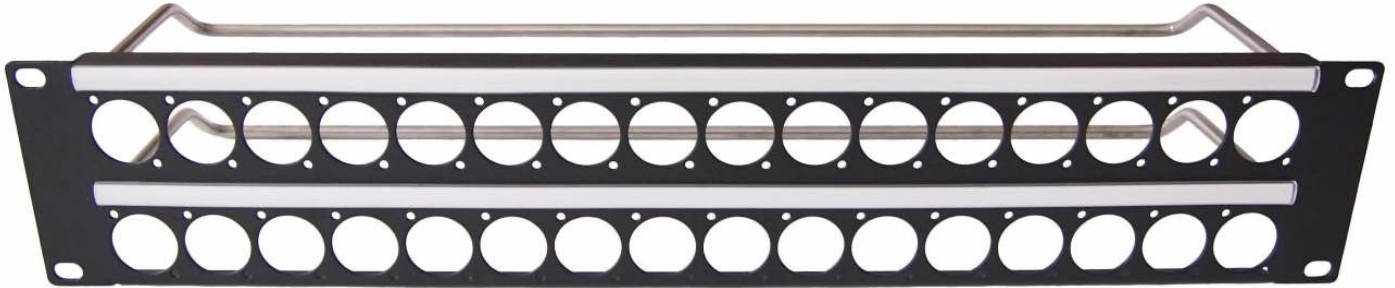

# CLIFF

## 2U PANELS

32 holes of Ø24mm with cable bars and label strips  
 Material: Steel, black powder coat finish.

### VARIANTS

- CP30155** - 2U PANEL WITH PLAIN HOLES
- CP30156** - 2U PANEL WITH M3 HOLES
- CP30157** - 2U PANEL WITH 4-40 HOLES