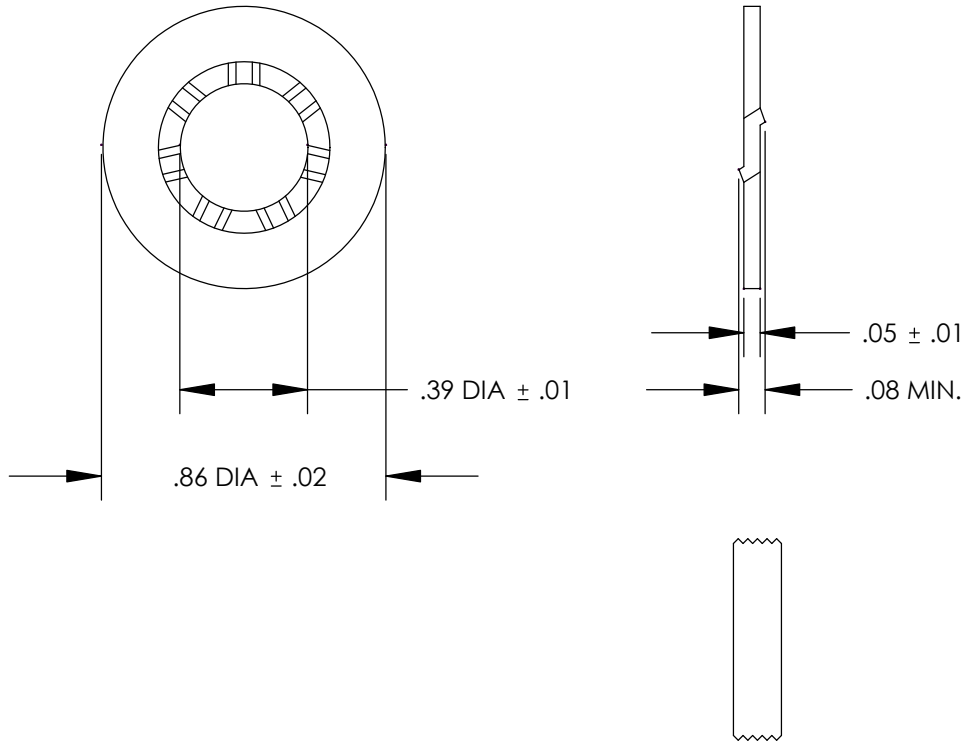

NOTES:

1. ALL COMPONENTS THAT MAKE UP THIS PART ARE ROHS COMPLIANT.

| COMPONENT DESCRIPTION | PART NUMBER | | | |
|--------------------------------|----------------------|-----------|-----------|-----------|
| | RGW-100-1Y | RGW-32-1Y | RGW-24-1Y | RGW-12-1Y |
| | QUANTITY PER PACKAGE | | | |
| RACK GROUNDING WASHER | 100 | 32 | 24 | 12 |
| 5cc TUBE OF ANTI-OXIDANT PASTE | 1 | 1 | 1 | 1 |