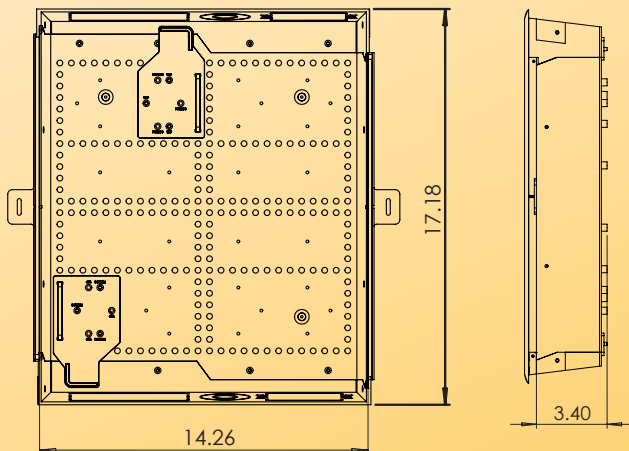

Features

Part # 45-8017-1

- Mounting brackets included to securely hold the One Connect Box or other TV power sources
- 2 (two) 18" hook and loop fasteners included to strap power source firmly to brackets
- Two large knockouts to allow access to USB ports
- Multiple knockouts for conduit up to 2" diameter
- Includes knockouts for a single gang J-Box power module
- Standard 1" x 6" hole pattern
- Can be mounted to front or inside of studs
- Flush with the wall
- Open trim ring to allow air flow

Part # 45-8031-1C – with Commercial Grade Duplex Receptacle

- UL Listed 20 Amp/125 Volt Duplex Receptacle
- 2 pole
- 3W
- Rear connection with side screw terminals
- Tamper resistant
- Metal outlet box included

Part Number	Description
45-8017-1	Connected Media Box without power
45-8011-1P	Connected Media Box with 15A/125V Duplex Receptacle
45-8021-1S	Connected Media Box with 15A/125V Duplex Surge Suppressor
45-8031-1C	Connected Media Box with 20A/125V Duplex Receptacle

Connected Media Box with Trim

Use trim ring when installing with a tilted, articulating, or full-motion TV mount.

Connected Media Box without Trim

Use without trim ring when installing the TV directly on the wall with a fixed TV mount.