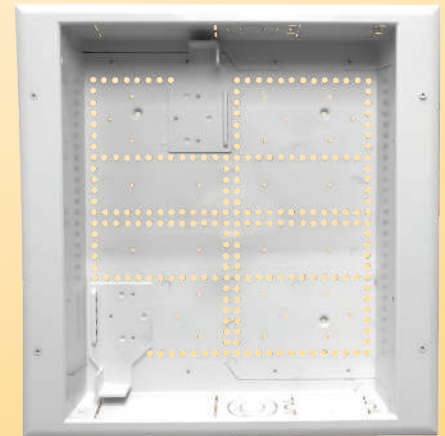

Connected Media Box

DataComm Electronics' Connected Media Box allows you to hide large power sources like the Samsung One Connect Box behind your TV. With the ability to add power solutions to this box you can give your TV the wireless look you want.

Features

Part # 45-8017-1

- Mounting brackets included to securely hold the One Connect Box or other TV power sources
- 2 (two) 18" hook and loop fasteners included to strap power source firmly to brackets
- Two large knockouts to allow access to USB ports
- Multiple knockouts for conduit up to 2" diameter
- Includes knockouts for a single gang J-Box power module
- Standard 1" x 6" hole pattern
- Can be mounted to front or inside of studs
- Flush with the wall
- Open trim ring to allow air flow

Part # 45-8011-1P – with 15 Amp/125 Volt Duplex Receptacle

- UL Listed, 15 Amp/125 Volt Duplex Receptacle
- Outlet box included

Part # 45-8021-1S – with Duplex Surge Suppressor

- UL Listed 15 Amp/125 Volt Duplex Surge Receptacle
- Maximum surge current - 15,000 amps
- Clamping response time - 1 nanosecond
- Hot/Neutral, Hot/Ground, Neutral/Ground
- Total maximum surge dissipation - 480 joules
- Outlet box included

Part # 45-8031-1C – with Commercial Grade Duplex Receptacle

- UL Listed 20 Amp/125 Volt Duplex Receptacle
- 2 pole
- 3W
- Rear connection with side screw terminals
- Tamper resistant
- Metal outlet box included

Part Number	Description
45-8017-1	Connected Media Box without power
45-8011-1P	Connected Media Box with 15A/125V Duplex Receptacle
45-8021-1S	Connected Media Box with 15A/125V Duplex Surge Suppressor
45-8031-1C	Connected Media Box with 20A/125V Duplex Receptacle