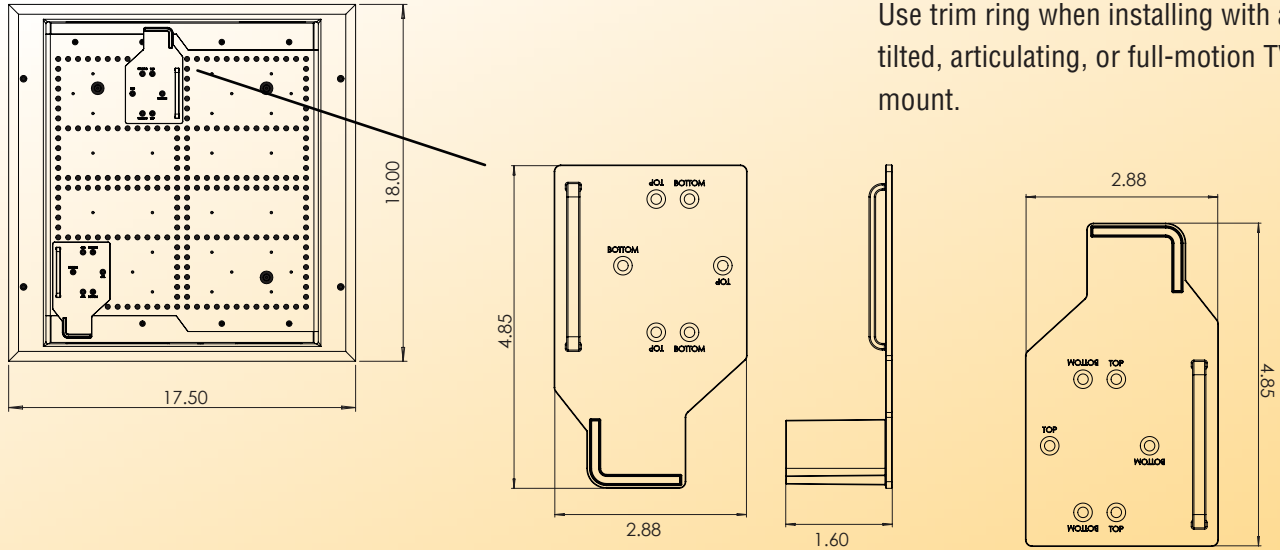

Features

Part # 45-8017-1

- Mounting brackets included to securely hold the One Connect Box or other TV power sources
- 2 (two) 18" hook and loop fasteners included to strap power source firmly to brackets
- Two large knockouts to allow access to USB ports
- Multiple knockouts for conduit up to 2" diameter
- Includes knockouts for a single gang J-Box power module
- Standard 1" x 6" hole pattern
- Can be mounted to front or inside of studs
- Flush with the wall
- Open trim ring to allow air flow

Part # 45-8011-1P – with 15 Amp/125 Volt Duplex Receptacle

- UL Listed, 15 Amp/125 Volt Duplex Receptacle
- Outlet box included

Part # 45-8021-1S – with Duplex Surge Suppressor

- UL Listed 15 Amp/125 Volt Duplex Surge Receptacle
- Maximum surge current - 15,000 amps
- Clamping response time - 1 nanosecond
- Hot/Neutral, Hot/Ground, Neutral/Ground
- Total maximum surge dissipation - 480 joules
- Outlet box included

Part # 45-8031-1C – with Commercial Grade Duplex Receptacle

- UL Listed 20 Amp/125 Volt Duplex Receptacle
- 2 pole
- 3W
- Rear connection with side screw terminals
- Tamper resistant
- Metal outlet box included

Connected Media Box with Trim

Use trim ring when installing with a tilted, articulating, or full-motion TV mount.

Connected Media Box without Trim

Use without trim ring when installing the TV directly on the wall with a fixed TV mount.