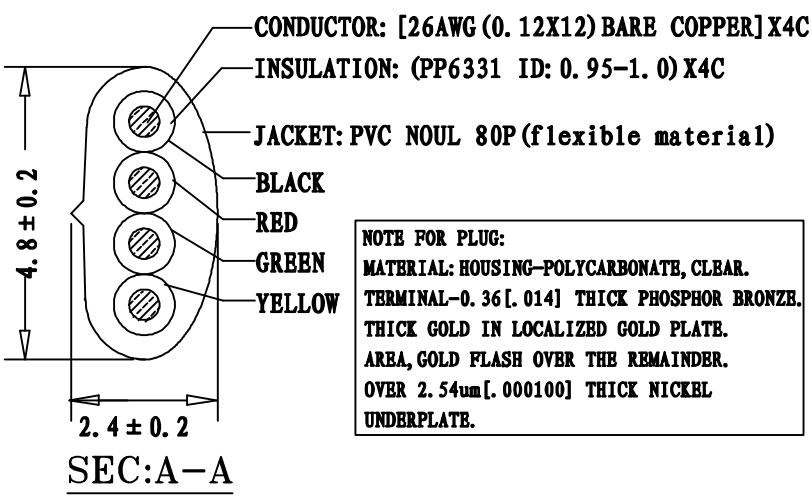

PACKAGE: INDIVIDUAL PE BAG.

4P4C 50U"

4P4C 50U"

500g Weight

TERMINATION:

P1	P2	COLOR
1	4	BLACK
2	3	RED
3	2	GREEN
4	1	YELLOW

PART NO	DRAWING NO	BUYER COLOR	VENDOR COLOR	RETRACTED LENGTH ("L3")	CUSTOMER Accepted ("L2")	CUT LENGTH "L1"
520-26-4400-SV-0005F	A	Silver	S49-1 LIGHT	330 ± 30	5.0FT-5.75FT	2300-2400
520-26-4400-SV-0007F	B	Silver	S49-1 LIGHT	470 ± 30	7.0FT-8.05FT	3000-3200
520-26-4400-SV-0010F	C	Silver	S49-1 LIGHT	630 ± 50	10.0FT-11.5FT	4300-4500
520-26-4400-SV-0012F	D	Silver	S49-1 LIGHT	800 ± 50	12.0FT-13.8FT	5200-5400
520-26-4400-SV-0014F	E	Silver	S49-1 LIGHT	850 ± 50	14.0FT-16.1FT	5800-6000
520-26-4400-SV-0025F	F	Silver	S49-1 LIGHT	1900 ± 50	25.0FT-28.75FT	10800-11000

REVISE	VERSION	BASIS	CONTENTS
12-02-17	A/0	T0210A	NEW DRAWING

**CnC Tech, LLC**  
 Industrial Cable and Connector Technology

DRAWING NO: 671-301	CUSTOMER: L-671
ITEM NO: 4C COILD CORD P+P PLUG	UNIT: mm
DATE: 2012-02-17	ISSUE: (A/0)
DRAWN:                      QE:                      QA:	
SALES DEPT:	SALES MANAGER: