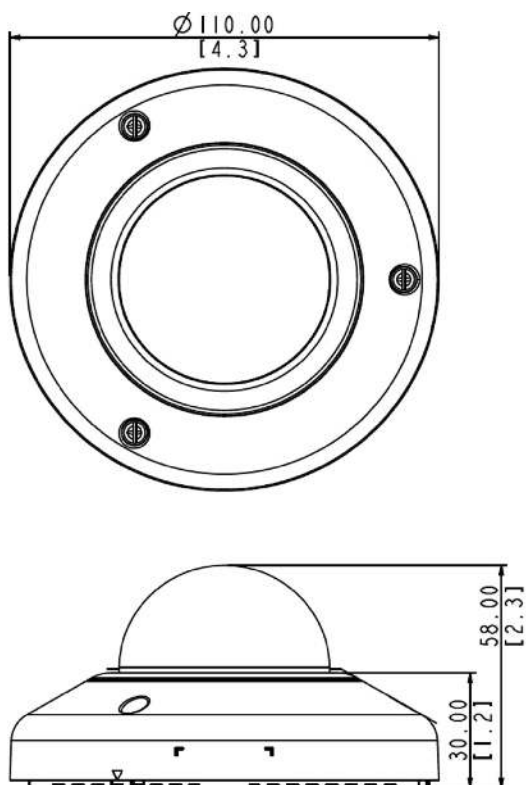

Interface

Local Storage	MicroSDHC, MicroSDXC Memory Card Slot (card not included, up to 256GB, Kingston or Sandisk only)
Operating Button	Reset Button

General

Power Source	PoE Class 2 (IEEE802.3af)
Power Consumption	6 W (PoE)
Weight	191g (0.42lb)
Dimensions	(Ø x H): 110mm x 58mm (4.3" x 2.3")
Environmental Casing	Vandal resistant (IK08)
Mount Type	Surface, Gang Box, Pendant, Converter for NPT Standard Mounts, Wall Mount, Pole Mount
Starting Temperature	-10°C ~ 50°C (14°F ~ 122°F)
Operating Temperature	-10°C ~ 50°C (14°F ~ 122°F)
Operating Humidity	10% - 85% RH
Approvals	CE Class B, FCC Class B, EAC, IPX8, IK08, UL (for optional PoE injector)
Warranty	3 Year(s). For extended warranty offering, see http://www.acti.com/support/warranty

* Edge Recording function is integrated with NVR 3 Corporate / NVR 3 Business / INR / GNR series.

► Photo Indication

► Dimension Diagram

Unit: mm [inch]

► Related Products

Mounting Accessories - Camera Mount