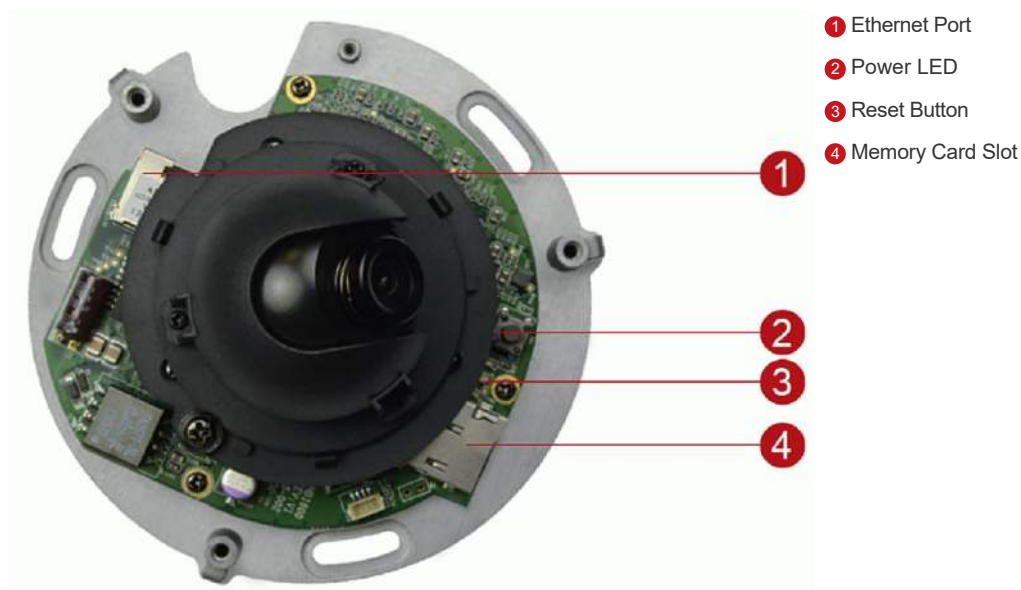

System

System Log	Support
Watchdog	Support

Integration

Unified Solution	Fully compatible with ACTi software
Software Development Kit	Yes
GPS Position	Manual setting
Edge Recording	Support (integration with NVR by ONVIF Profile G or proprietary protocol)*
ONVIF Compliant	Yes, Profile S, Profile G, Profile T, Profile Q
GB28181 Compliant	Yes
Web Browser	IE 11, Google Chrome, Microsoft Edge, Apple Safari
Auto Firmware Upgrade	Yes

Interface

Local Storage	MicroSDHC, MicroSDXC Memory Card Slot (card not included, up to 256GB, Kingston or Sandisk only)
Operating Button	Reset Button

General

Power Source	PoE Class 2 (IEEE802.3af)
Power Consumption	6 W (PoE)
Weight	191g (0.42lb)
Dimensions	(Ø x H): 110mm x 58mm (4.3" x 2.3")
Environmental Casing	Vandal resistant (IK08)
Mount Type	Surface, Gang Box, Pendant, Converter for NPT Standard Mounts, Wall Mount, Pole Mount
Starting Temperature	-10°C ~ 50°C (14°F ~ 122°F)
Operating Temperature	-10°C ~ 50°C (14°F ~ 122°F)
Operating Humidity	10% - 85% RH
Approvals	CE Class B, FCC Class B, EAC, IPX8, IK08, UL (for optional PoE injector)
Warranty	3 Year(s). For extended warranty offering, see http://www.acti.com/support/warranty

* Edge Recording function is integrated with NVR 3 Corporate / NVR 3 Business / INR / GNR series.

► Photo Indication

► Dimension Diagram

Unit: mm [inch]

► Related Products

Mounting Accessories - Camera Mount