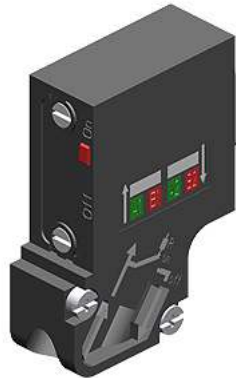

product type designation

product description

PROFIBUS plug, 35°

PROFIBUS bus connector, RS 485, Fast Connect, without programming port, 35°

SIMATIC DP, Connection plug for PROFIBUS up to 12 Mbit/s 35 degree cable outlet, Insulation displacement method FastConnect, without PG socket 15.8x 54x 39.5 mm (BxHxD)

suitability for use

for connecting PROFIBUS nodes to the PROFIBUS bus cable

transfer rate

transfer rate / with PROFIBUS DP

9.6 kbit/s ... 12 Mbit/s

interfaces

number of electrical connections

- for PROFIBUS cables
- for network components or terminal equipment

2
1

type of electrical connection

- for PROFIBUS cables
- for network components or terminal equipment

Integrated insulation displacement contacts for 2-wire PB FC installation cables
9-pin sub D connector

type of electrical connection / FastConnect

Yes

mechanical data

design of terminating resistor

Resistor combination integrated and connectable via slide switch

material / of the enclosure

plastic

locking mechanism design