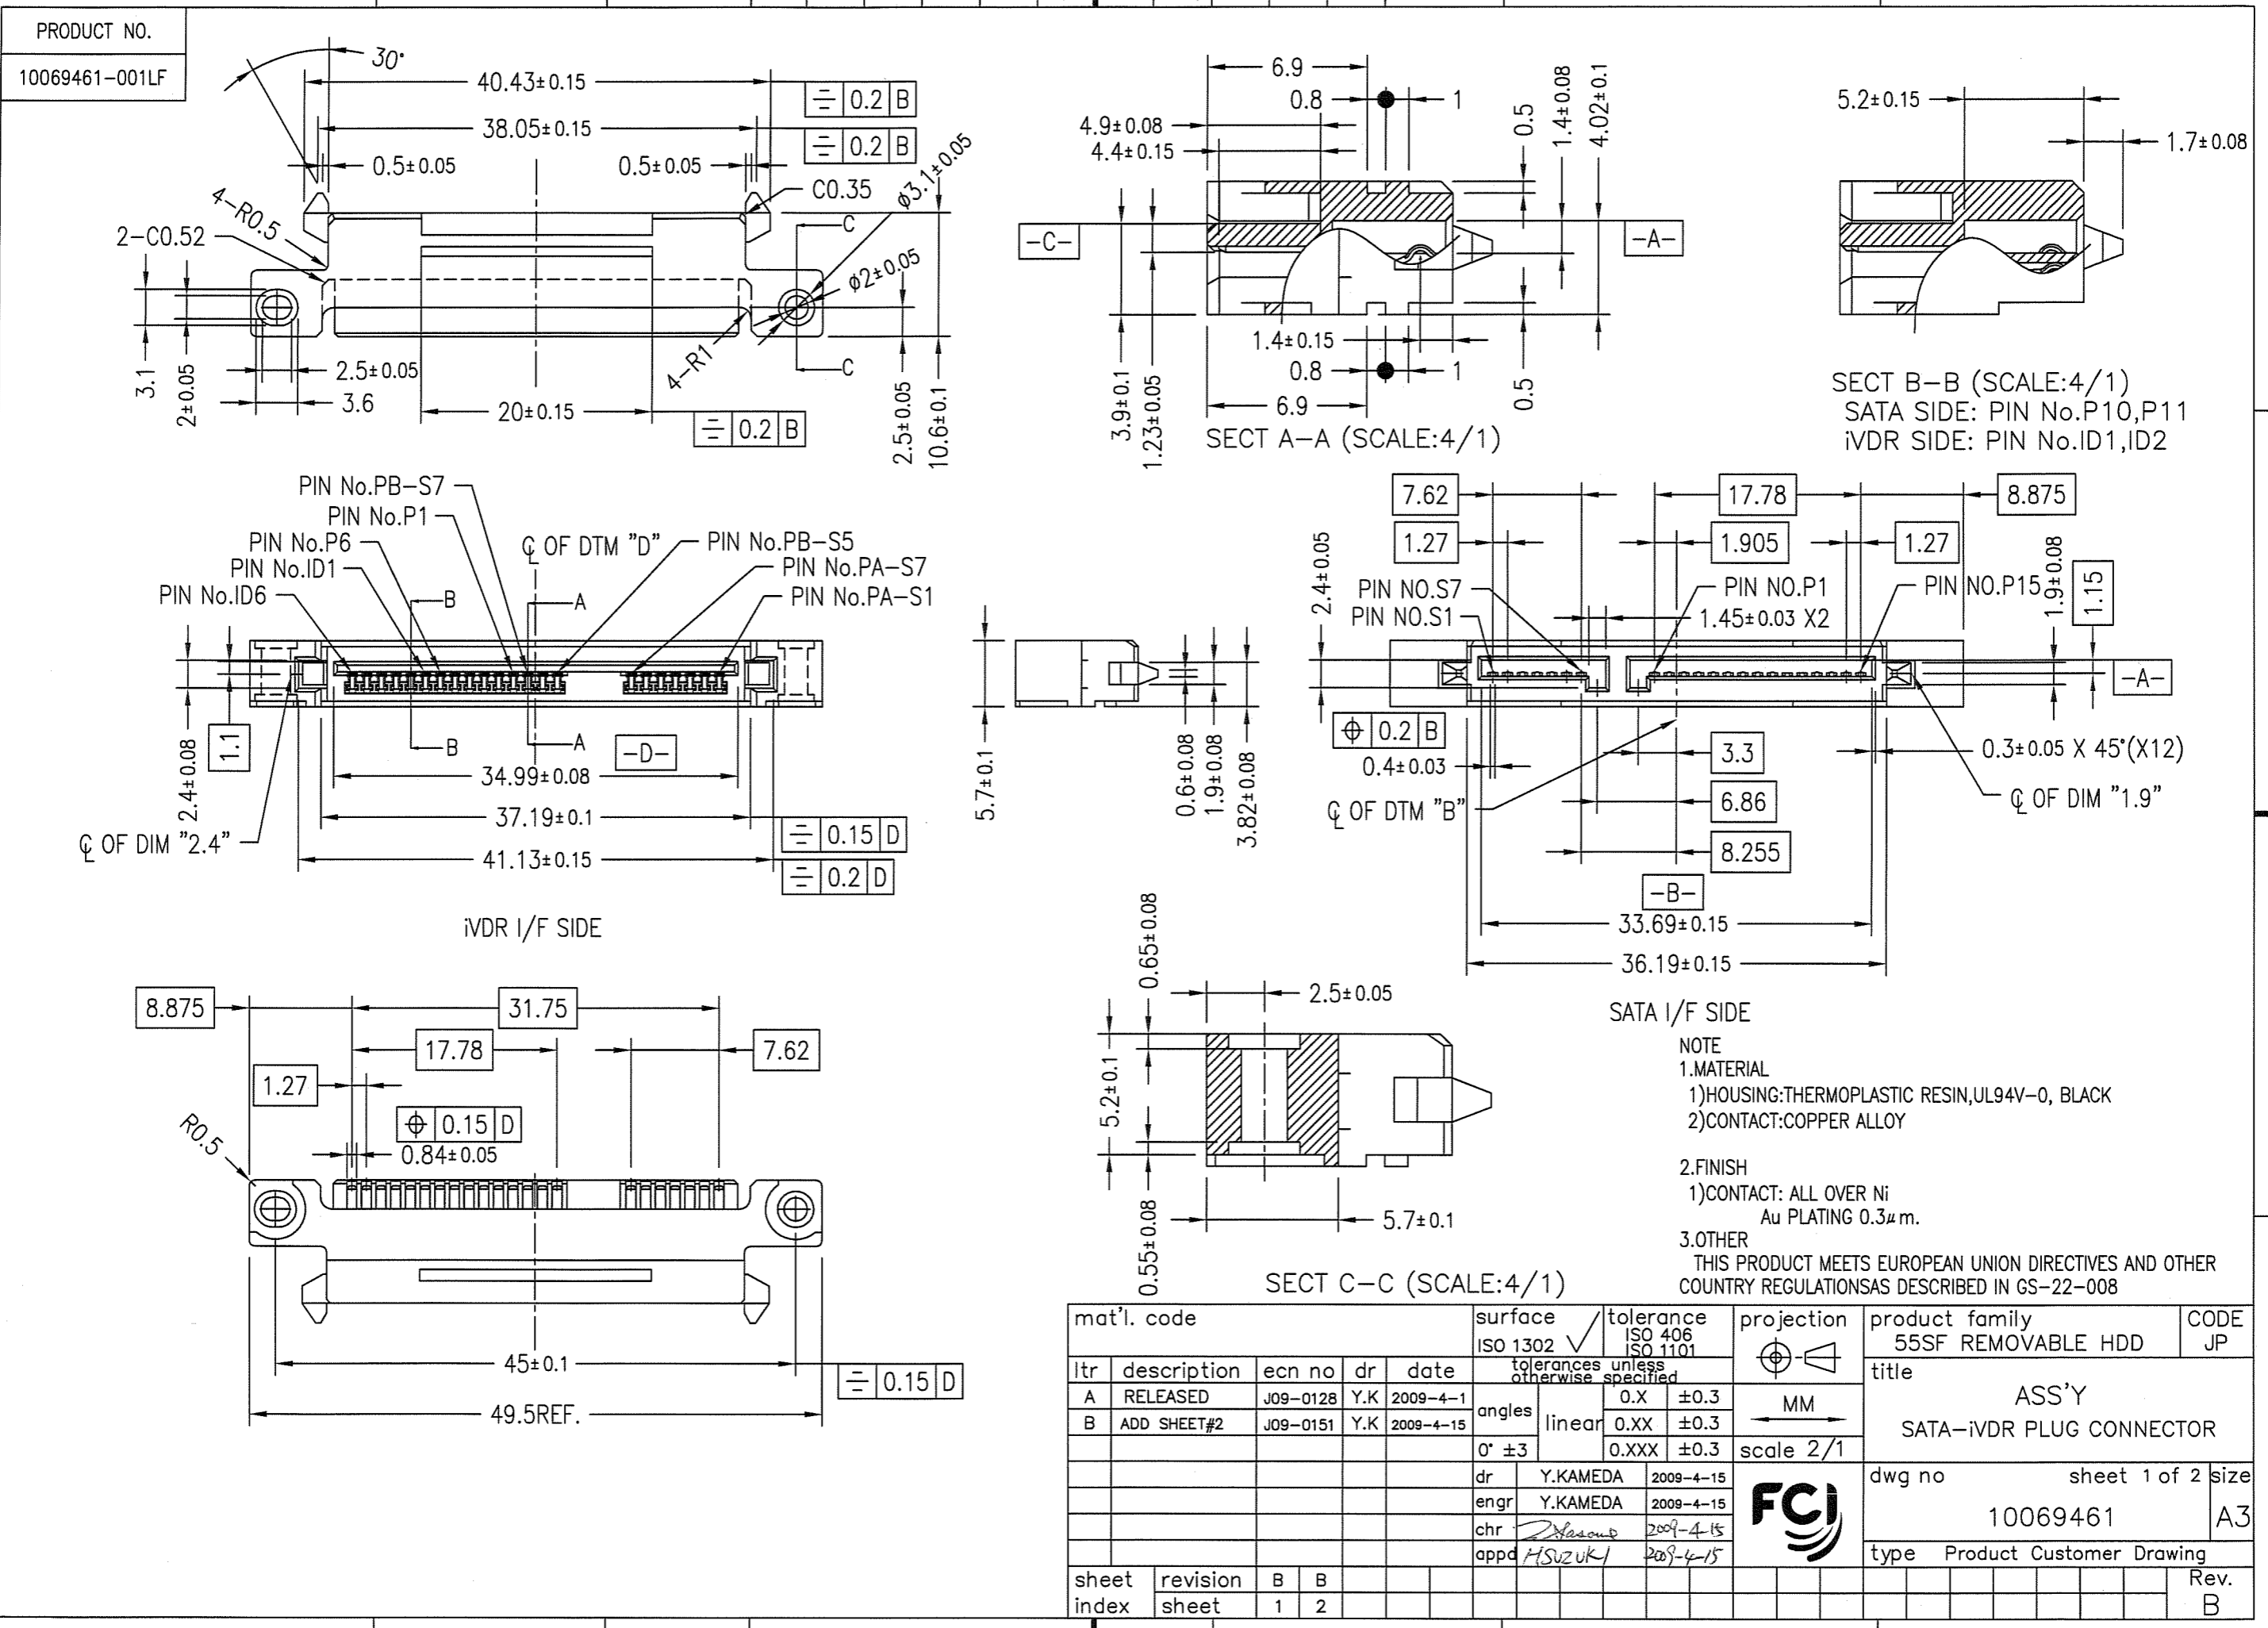

FCI CONFIDENTIAL

FCI

FCconnect.com

mat'l. code		surface ISO 1302		tolerance ISO 406 ISO 1101		projection		product family		CODE	
		ISO 1302		ISO 406 ISO 1101		MM		55SF REMOVABLE HDD		JP	
ltr		description		ecn no		dr		date		title	
A		RELEASED		J09-0128		Y.K		2009-4-1		ASS'Y	
B		ADD SHEET#2		J09-0151		Y.K		2009-4-15		SATA-iVDR PLUG CONNECTOR	
										scale 2/1	
										dwg no	
										sheet 1 of 2 size	
										10069461	
										A3	
										type Product Customer Drawing	
sheet index		revision sheet		B B						Rev. B	
1		2		1		2					