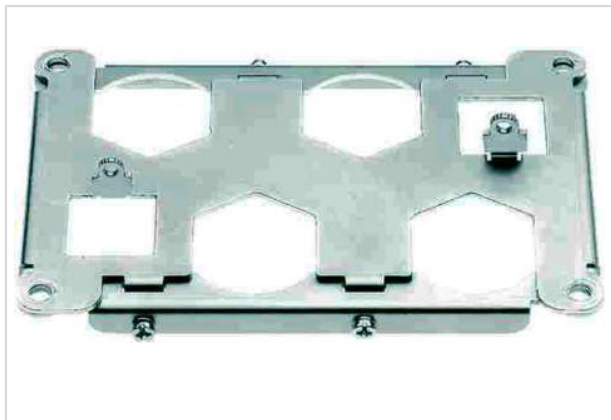

Han 48HPR frame for 4XHC350 for housing

Image is for illustration purposes only. Please refer to product description.

Part number	09 40 048 9810
Specification	Han 48HPR frame for 4XHC350 for housing
HARTING eCatalogue	https://b2b.harting.com/09400489810

Identification

Category	Accessories
Series of hoods/housings	Han [®] HPR
Type of accessory	Frame
Description of the accessory	for male inserts 4x HC 350 contacts + 2x Han [®] Q 5/0

Version

Gender	Male
Size	48 HPR