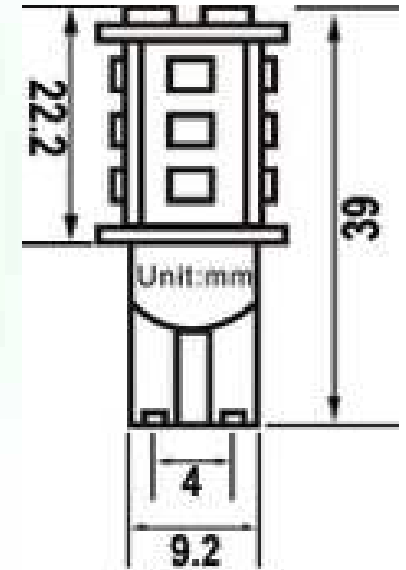

Features

- > No UV or IR radiation
- > 50,000 hour LED lifespan based on IES LM-80 results and TM-21 calculations
- > 90% energy savings compared to halogen lamps

Not all product variations listed on this page may be DLC qualified. Visit www.designlights.org/search to confirm qualification.