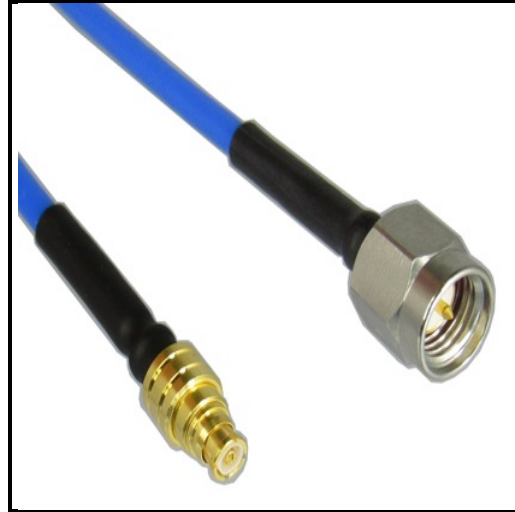

P1CA-SAMSPF-085CJ-24

Cable Assembly, SMA Male to SMP Female, 085CJ Jacketed Conformable Coax, 24 inch.

Product Features

P1CA-SAMSPF-085CJ-24 is a 50 Ohm flexible cable, 24 inch, SMA Male Straight to SMP Female Straight.

The cable is hand formable 085CJ coax with a diameter of 0.102 inches. The RF cable assembly operates to 18 GHz with a max VSWR of 1.35:1.

Electrical Specification: $T_{\text{Ambient}} = 25^{\circ}\text{C}$

Parameter	Frequency Range	Units	Min	Typical	Max	Notes
Frequency Range		GHz	DC		18.0	

Mechanical And Environmental Specifications:

Parameter	Description	Notes
Connector 1	SMA Male	
Connector 2	SMP Female	
Coax Cable	Conformable, Jacketed	
Cable Type	085CJ	
Coax Diameter	0.103	
Length	24.0	
RoHS Compliance	Yes	