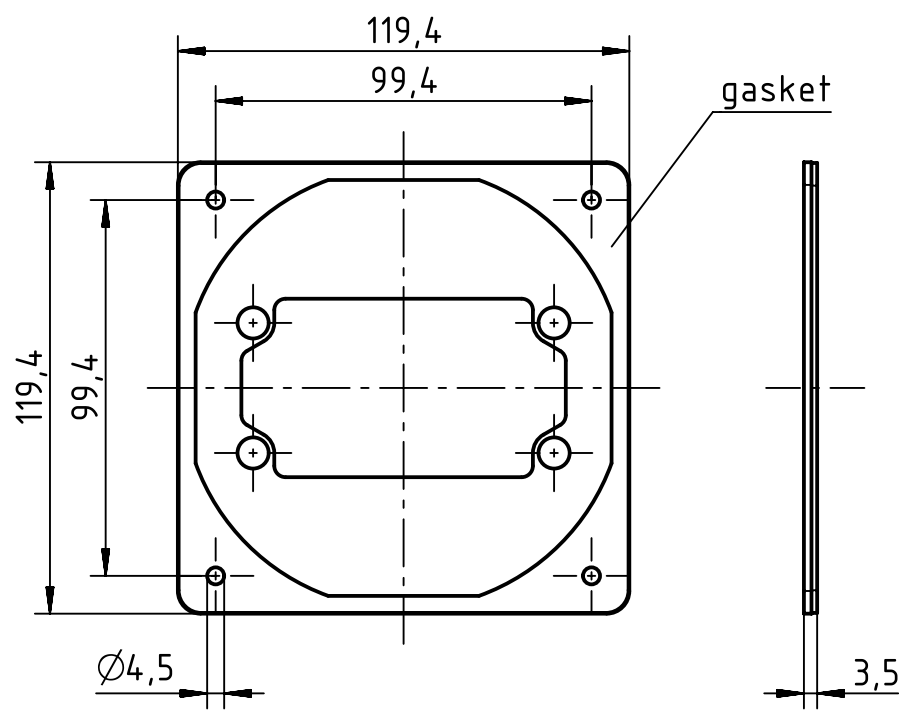

1 2 3 4 5 6

A

B

C

D

	All Dimensions in mm Original Size DIN A4		Scale 1:2	Free size tol.		Ref.		
	All rights reserved Department EL PD - DE		Created by HOLLERT	Inspected by RIEPE	Standardisation TIEMANNA	Date 2013-06-14	State Final Release	
HARTING Electric GmbH & Co. KG D-32339 Espelkamp			Title Han-Yellock 60 adapter plate				Doc-Key / ECM-Nr. 100540672/UGD/001/A 500000062950	
			Type TB	Number 11 00 600 9603			Rev. A	Page 1/1