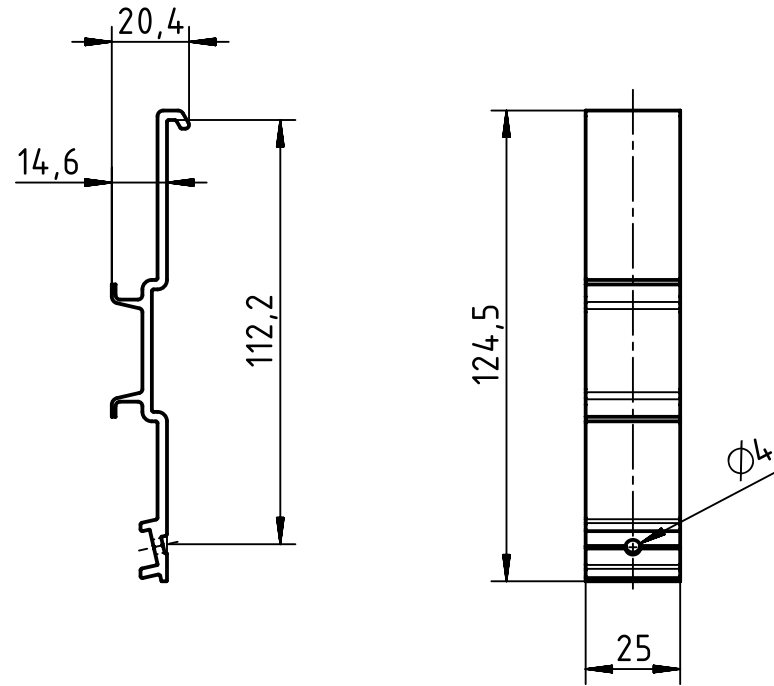

1 2 3 4 5 6

A

B

C

D

views excluding screw

	All Dimensions in mm Original Size DIN A4		Scale 1:2	Free size tol.		Ref.
	All rights reserved Department EL PD - DE		Created by STICKFORTH	Inspected by WULF	Standardisation TIEMANNA	Date 2015-03-12
HARTING Electric GmbH & Co. KG D-32339 Espelkamp			Title Ha-VIS MK3000 S725			Doc-Key / ECM-Nr. 100608614/UGD/002/B 500000086312
			Type TB	Number 24 98 100 0010		Rev. B
						Page 1/1