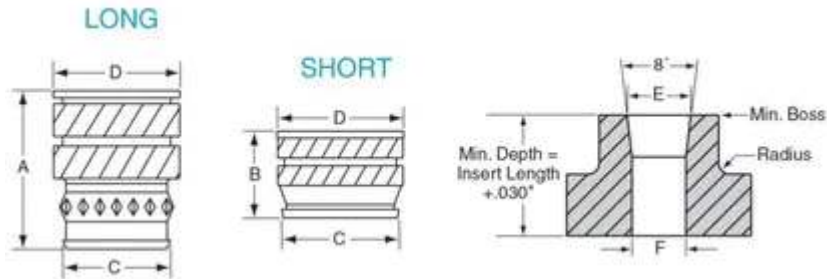

3118X335H

B	0.335 in
Boss Size	0.896 in
Brand	RAF
C	0.439 in
D	0.469 in
F	0.431 in
Finish	None
Length E	0.448 in
Material	Brass
Series	H
Thread Size	5/16-18

PRODUCT OPTIONS

Finish
None
Black Oxide (25)
Bright Dip (13)
Bright Tin over Copper Flash (14)
Cad Plate - Clear Chromate (2)
Cad Plate - Clear Chromate - Commercial

(1)
Cad Plate - Yellow Chromate (3)
Chrome - Bright (10)
Chrome - Satin (11)
Chrome over Nickel (4)
Electro Tin (16)
Electro Tin - Nickel Undercoat (44)
Electro Tin - Solder 60/40 (27)
Hot Tin Dip (15)
Nickel (5)
Nickel - Ductile (37)
Zinc - Black (42)
Zinc - Blue (43)
Zinc - Clear Chromate (12)
Zinc - Yellow Chromate (28)