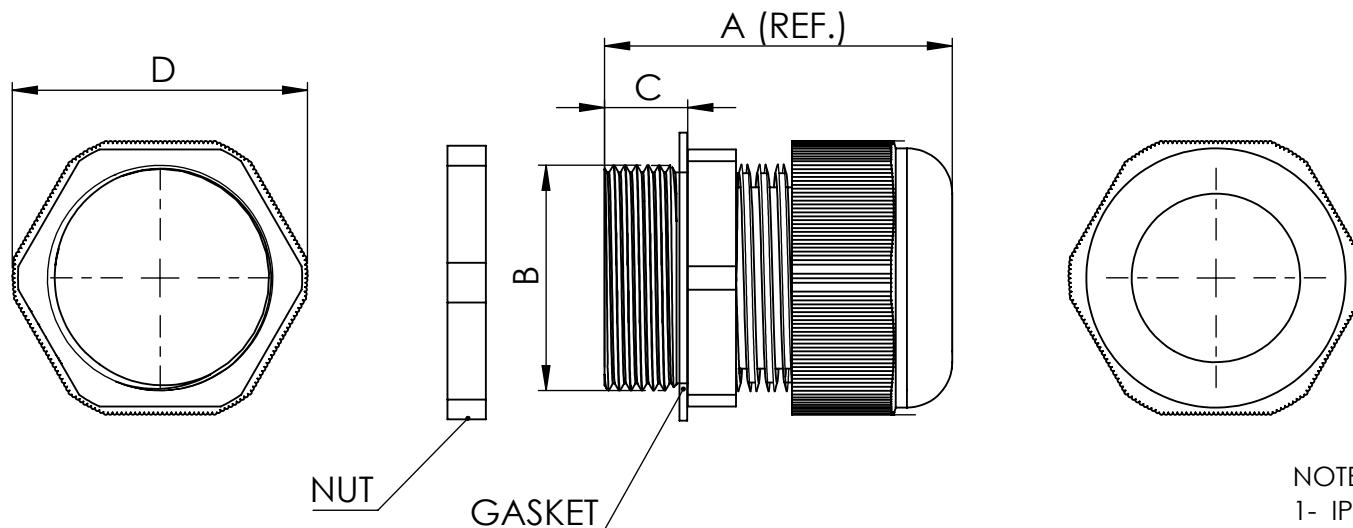

BUD

PART NAME

IPG SERIES -
NYLON CABLE GLAND IP66

PART No.

IPG-2227 THROUGH IPG-22263 &
IPG-2227-G THROUGH IPG-22263-G

REV. DATE

3/24/15

NOTES:

- 1- IP66 NYLON CABLE GLAND
- 2- BLACK COLOR - WITHOUT SUFFIX -G
GRAY COLOR - WITH SUFFIX -G
- 3- DIMENSIONS ARE INCH[MM]
- 4- GASKET MATERIAL: NITRILE RUBBER
- 5- TOLERANCE ALL DIMENSIONS = +/- 0.01[.25]

PART NUMBER	SIZE	WIRE DIA.	DIM A	DIM B	DIM C	DIM D
IPG-2227 (-G)	PG-7	0.12[3] - 0.24[6]	1.15[29.2]	0.49[12.5]	0.32[8.1]	0.77[19.6]
IPG-2229 (-G)	PG-9	0.16[4] - 0.31[7.9]	1.23[31.2]	0.60[15.2]	0.32[8.1]	0.93[23.6]
IPG-22211 (-G)	PG-11	0.2[5] - 0.39[9.9]	1.35[34.3]	0.73[18.5]	0.32[8.1]	1.04[26.4]
IPG-222135 (-G)	PG-13.5	0.24[6.1] - 0.47[11.9]	1.40[35.6]	0.80[20.3]	0.35[8.9]	1.13[28.7]
IPG-22216 (-G)	PG-16	0.39[9.9] - 0.55[14]	1.55[39.4]	0.89[22.6]	0.39[9.9]	1.29[32.8]
IPG-22219 (-G)	PG-19	0.47[11.9] - 0.59[15]	1.58[40.1]	0.93[23.6]	0.39[9.9]	1.27[32.3]
IPG-22221 (-G)	PG-21	0.51[12.9] - 0.71[18]	1.66[42.2]	1.11[28.2]	0.39[9.9]	1.49[37.8]
IPG-22225 (-G)	PG-25	0.59[15] - 0.75[19]	1.70[43.2]	1.16[29.5]	0.43[10.9]	1.53[38.9]
IPG-22229 (-G)	PG-29	0.71[18] - 0.98[24.9]	2.04[51.8]	1.46[37.1]	0.47[11.9]	1.95[49.5]
IPG-22236 (-G)	PG-36	0.87[22.1] - 1.26[32]	2.32[58.9]	1.85[47]	0.53[13.5]	2.53[64.3]
IPG-22242 (-G)	PG-42	1.18[30] - 1.5[38.1]	2.50[63.5]	2.13[54.1]	0.57[14.5]	2.72[69]
IPG-22248 (-G)	PG-48	1.34[34] - 1.73[43.9]	2.47[62.7]	2.32[58.9]	0.55[14]	2.96[75.2]
IPG-22263 (-G)	PG-63	1.65[41.9] - 1.97[50]	3.37[85.6]	2.76[70.1]	1.06[26.9]	3.52[89.4]