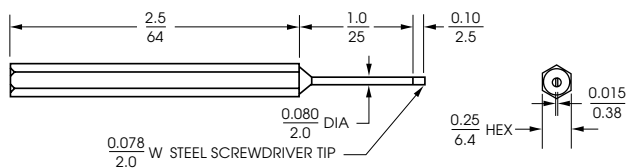

INSULATED TUNING TOOLS

HARDENED AND PLATED STEEL TIPS

TOUGH MOLDED PLASTIC BODIES

MODELS GTT-5, GTT-5G, (Nylon Bodies)
MODELS GTT-6, GTT-6G, (Antistatic Bodies)

MODEL GTT-5X (All Nylon)
MODEL GTT-6X (All Antistatic)

MODEL GTT-5XL (All Nylon, Long Shaft)
MODEL GTT-6XL (All Antistatic, Long Shaft)

MODEL GTT-7 (Nylon Body)
MODEL GTT-8 (Antistatic Body)

MODEL GTT-9, GTT-11 (Nylon Body)
MODEL GTT-10, GTT-12 (Antistatic Body)

MODEL JFD-5284

Supplied with pocket clip.

MODEL JFD-5284Z

Supplied with pocket clip.

All dimensions are in / mm.

JFD-7104 SERIES

MODEL JFD-7104-1

MODEL JFD-7104-5