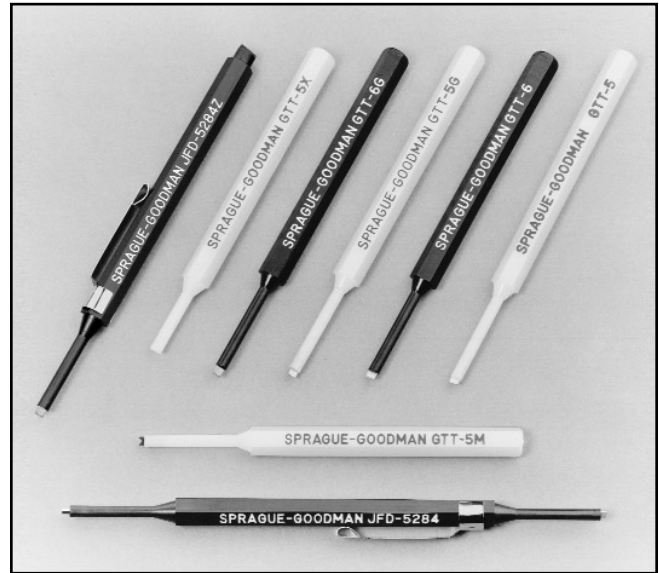

INSULATED TUNING TOOLS

HARDENED AND PLATED STEEL TIPS

TOUGH MOLDED PLASTIC BODIES

MODELS GTT-5, GTT-5G, (Nylon Bodies)
MODELS GTT-6, GTT-6G, (Antistatic Bodies)

MODEL GTT-5X (All Nylon)
MODEL GTT-6X (All Antistatic)

MODEL GTT-5XL (All Nylon, Long Shaft)
MODEL GTT-6XL (All Antistatic, Long Shaft)

MODEL GTT-7 (Nylon Body)
MODEL GTT-8 (Antistatic Body)

MODEL GTT-9, GTT-11 (Nylon Body)
MODEL GTT-10, GTT-12 (Antistatic Body)