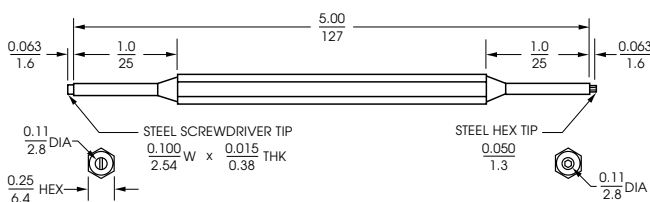

MODEL GTT-5XL (All Nylon, Long Shaft)
MODEL GTT-6XL (All Antistatic, Long Shaft)

MODEL GTT-7 (Nylon Body)
MODEL GTT-8 (Antistatic Body)

MODEL GTT-9, GTT-11 (Nylon Body)
MODEL GTT-10, GTT-12 (Antistatic Body)

MODEL JFD-5284

Supplied with pocket clip.

MODEL JFD-5284Z

Supplied with pocket clip.

All dimensions are in / mm.

JFD-7104 SERIES

MODEL JFD-7104-1

MODEL JFD-7104-5