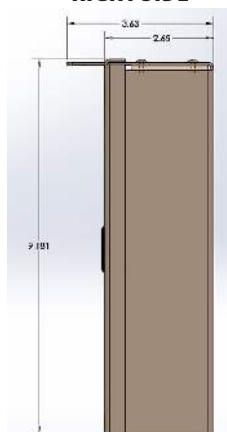

## FEATURES

- Hinged Door with Snap Latch
- Removable Door, Lockable with Padlock
- Open Bottom for cable entry and patch cable exit
- Cable Management Rings Included
- Holds 1 LGX style adapter plate (not included)
- Rugged 14 Gauge Aluminum, Available in Black or Off-White (BW)

## TECH DRAWING

TOP SIDE

RIGHT SIDE

FRONT SIDE

## SPECIFICATIONS

<b>Dimension</b>	6.38"W x 9.18H x 2.65"D
<b>Capacity</b>	1 LGX Adapter Plate
<b>Material</b>	.060" Aluminum
<b>Coating</b>	Electro Statically Applied Powder Coat; Available in Black or Off-White