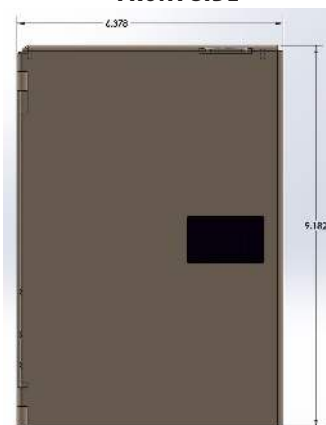

## TECH DRAWING

TOP SIDE

RIGHT SIDE

FRONT SIDE

## SPECIFICATIONS

<b>Dimension</b>	6.38"W x 9.18H x 2.65"D
<b>Capacity</b>	1 LGX Adapter Plate
<b>Material</b>	.060" Aluminum
<b>Coating</b>	Electro Statically Applied Powder Coat; Available in Black or Off-White