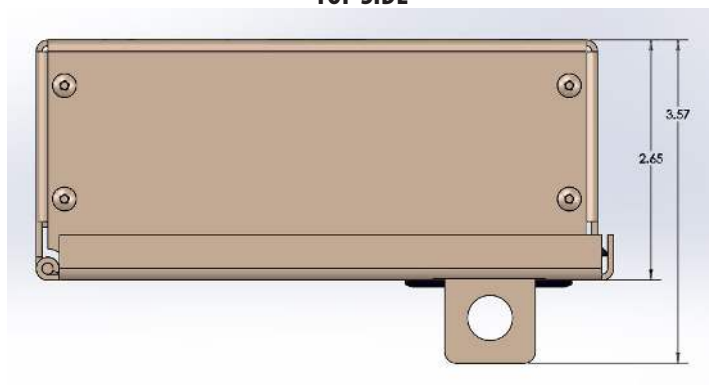

# FIS MINI WALL MOUNT, 1 ADAPTER PLATE

## FEATURES

- Hinged Door with Snap Latch
- Removable Door, Lockable with Padlock
- Open Bottom for cable entry and patch cable exit
- Cable Management Rings Included
- Holds 1 LGX style adapter plate (not included)
- Rugged 14 Gauge Aluminum, Available in Black or Off-White (BW)

## TECH DRAWING

TOP SIDE

RIGHT SIDE

FRONT SIDE

## SPECIFICATIONS

<b>Dimension</b>	6.38"W x 9.18H x 2.65"D
<b>Capacity</b>	1 LGX Adapter Plate
<b>Material</b>	.060" Aluminum
<b>Coating</b>	Electro Statically Applied Powder Coat; Available in Black or Off-White