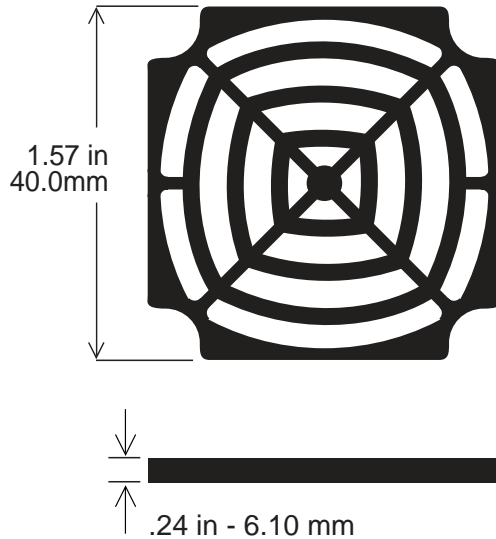

**GARDTEC**

Part Number:

**AFM-60B**

Material: **Black Electrodeposit Plating**

Screen: **30 x 30 mesh convoluted  
with 3/16" pitch, 1/8" deep**

Finish: **Mill and Anodized  
Black Electrodeposit**

**GARDTEC**

Part Number:

**SC40-P15/30**

Material: **Plastic UL94V-0**

Media: **Polyurethane Foam UL94HF-1**  
**30-45-60-100PPI**

Retainer

Filter

Guard