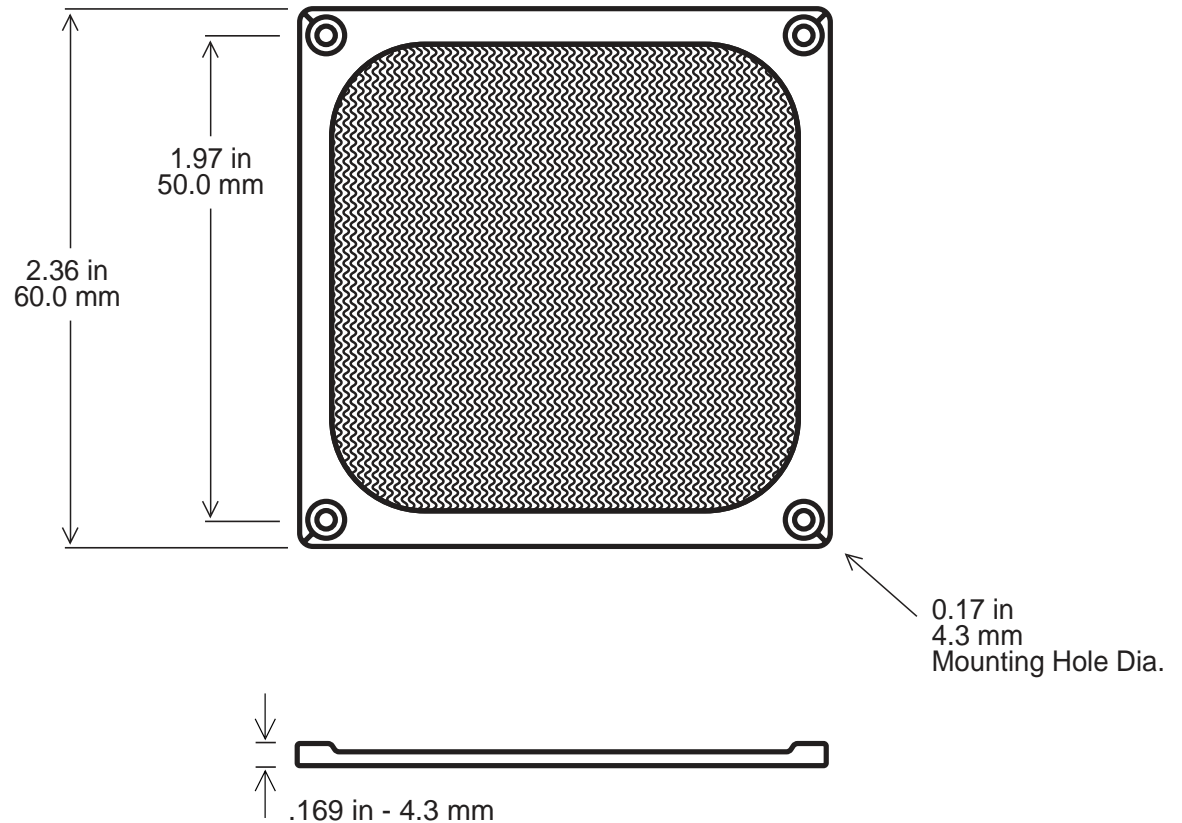

**GARDTEC**

Part Number:

**AFM-60B**

Material: **Black Electrodeposit Plating**

Screen: **30 x 30 mesh convoluted  
with 3/16" pitch, 1/8" deep**

Finish: **Mill and Anodized  
Black Electrodeposit**

**GARDTEC**

Part Number:

**SC40-P15/30**

Material: **Plastic UL94V-0**

Media: **Polyurethane Foam UL94HF-1**  
**30-45-60-100PPI**

Retainer

Filter

Guard