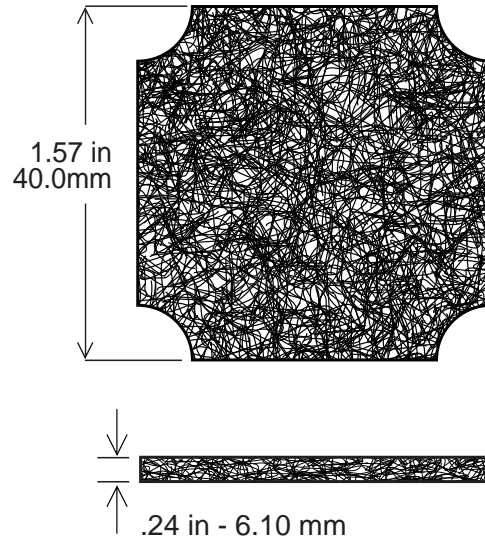

**GARDTEC**

Part Number:

**AFM-60B**

Material: **Black Electrodeposit Plating**

Screen: **30 x 30 mesh convoluted  
with 3/16" pitch, 1/8" deep**

Finish: **Mill and Anodized  
Black Electrodeposit**

**GARDTEC**

Part Number:

**SC40-P15/30**

Material: **Plastic UL94V-0**

Media: **Polyurethane Foam UL94HF-1**  
**30-45-60-100PPI**

Retainer

Filter

Guard