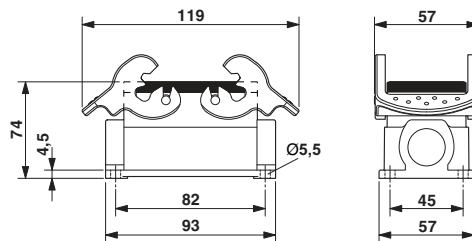

Ex Approvals

Approvals submitted

Approval details

Accessories

Accessories

Full screw connection

Cable gland - HC-K-KV-M25(11-17) - 1690639

Plastic screw connection up to 5 bar, thread length: 8 mm, cable diameter: 11 - 17 mm, WAF 29, screw connection: M25

Cable gland - HC-M-KV-M25(11-16) - 1690574

Metal screw connection up to 5 bar, thread length: 7 mm, cable diameter: 11 - 16 mm, WAF 27, screw connection: M25

Cable gland - HC-M-KV-M25(14-21) - 1646007

Metal screw connection up to 5 bar, thread length: 7 mm, cable diameter: 14 - 21 mm, WAF 34, screw connection: M25

Housing - HC-B 10-SMQ-74/O1M25 - 1604755

Accessories

Cable gland - HC-M-KV-M25(1ASI) - 1584020

Metal screw connection for an AS-Interface flat-ribbon conductor, thread type M25

Multiple screw connection

Cable gland - HC-M-KV-M25(1X10/1X11) - 1580228

Special cable screw connection M25, brass nickel-plated, grommet with 10 mm and 11 mm holes

Drawings

Dimensioned drawing

Dimensional drawing