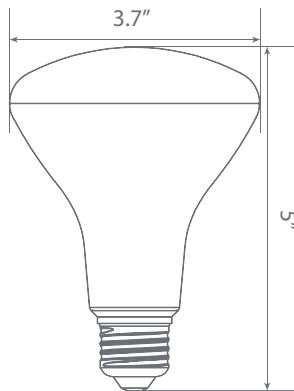

Product Dimensions