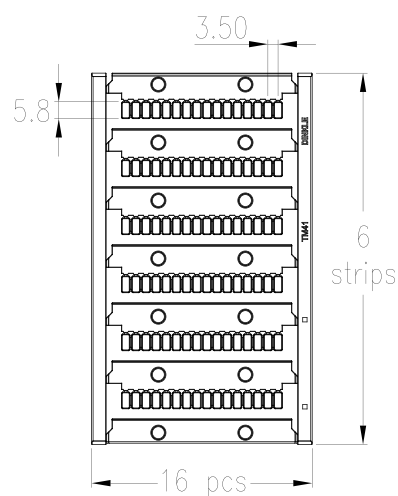

# TM46W

DIN Rail Terminal Blocks > Accessories > Marking Label

## Specification

Product description	Marking Lable
Color	White
Material	PC
Inflammability class	UL94-V2
Length	9.3 mm
Width	3.5 mm
Total number of tabs	16 x 6 = 96
Compatible products	DP1.5,DP1.5-TN,DP1.5-TR,DP1.5-PE,DP1.5-TN-PE,DP1.5-TR-PE
Package	10 pcs / box