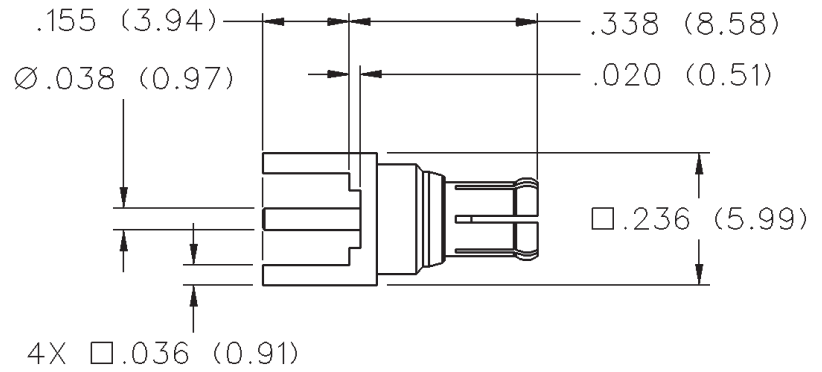

MCX 50 Ohm Straight Plug Receptacle

INCHES (MILLIMETERS)
CUSTOMER DRAWINGS AVAILABLE UPON REQUEST

GOLD PLATED	NICKEL PLATED
133-3801-201	133-3801-206

Mounting hole layout