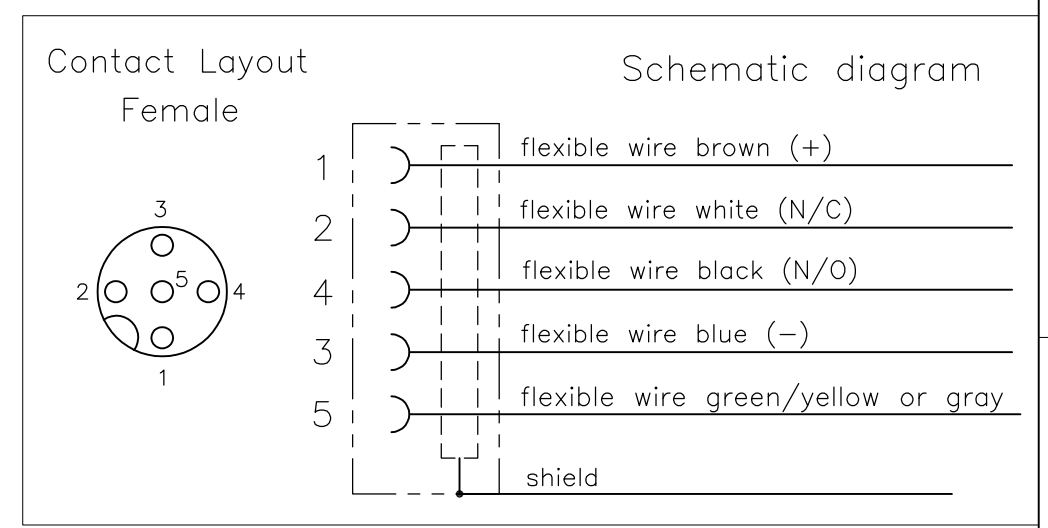

NOTES:
 Tolerances cable lengths:
 0m to 0.5m +30mm
 0.5m to 1.0m +50mm
 1.0m to 3.0m +100mm
 < 3.0m +1.5%

TECHNICAL DATA	
Operating voltage	max. 60 V AC/DC
Operating current per contact	max. 4 A
Locking of ports	Screw thread M12 x 1 mm (recommended torque 0.6 Nm) self-securing
Protection	IP65 and IP67 when plugged and screwed down (EN 60529)