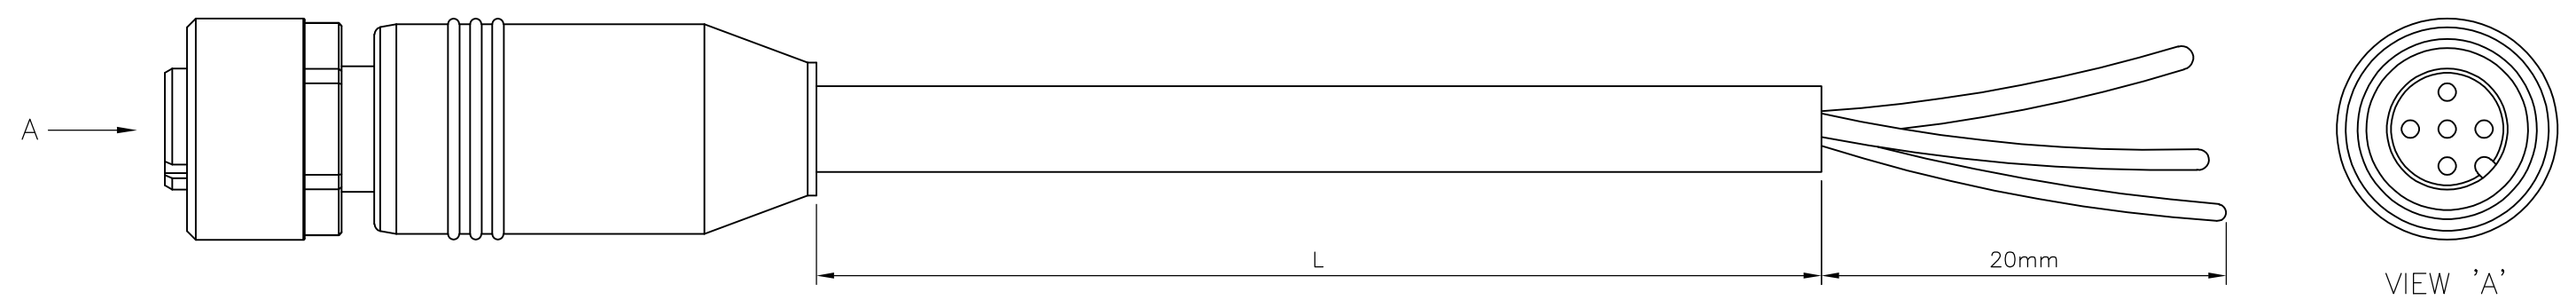

NOTES:
 Tolerances cable lengths:
 0m to 0.5m +30mm
 0.5m to 1.0m +50mm
 1.0m to 3.0m +100mm
 < 3.0m +1.5%

TECHNICAL DATA	
Operating voltage	max. 60 V AC/DC
Operating current per contact	max. 4 A
Locking of ports	Screw thread M12 x 1 mm (recommended torque 0.6 Nm) self-securing
Protection	IP65 and IP67 when plugged and screwed down (EN 60529)

LENGTH "L"	MATERIAL	JACKET COLOR	TE PN	DESCRIPTION	ITEM
5 pos	PVC	GREY	1-2273047-4	5x22AWG PVC 10.0m	8
			1-2273047-3	5x22AWG PVC 5.0m	7
			1-2273047-2	5x22AWG PVC 3.0m	6
			1-2273047-1	5x22AWG PVC 1.5m	5
5 pos	PUR	GREY	2273047-4	5x22AWG PUR 10.0m	4
			2273047-3	5x22AWG PUR 5.0m	3
			2273047-2	5x22AWG PUR 3.0m	2
			2273047-1	5x22AWG PUR 1.5m	1

THIS DRAWING IS A CONTROLLED DOCUMENT.

DWN	YATHISH.C	16NOV2013	TE Connectivity M12 X 1.0 STRAIGHT SOCKET PIGT SHLD A			
CHK	B.VELDHOVEN	16NOV2013				
APVD	A.VAN ZANDVOORT	16NOV2013				
NAME						
PRODUCT SPEC	108-19483		SIZE	CAGE CODE	DRAWING NO	RESTRICTED TO
APPLICATION SPEC	114-32127		A3	00779	C-2273047	-
MATERIAL	-		WEIGHT	-		
DIMENSIONS: mm			CUSTOMER DRAWING			
TOLERANCES UNLESS OTHERWISE SPECIFIED: 0 PLC ± - 1 PLC ± - 2 PLC ± - 3 PLC ± - 4 PLC ± - ANGLES ± -			SCALE NTS SHEET 1 OF 1 REV A1			
MATERIAL - FINISH -						