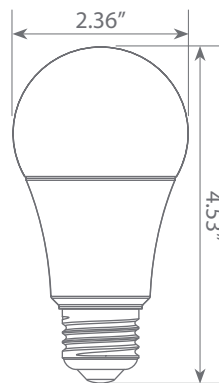

Product Dimensions