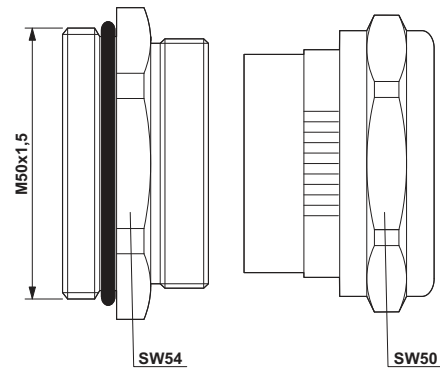

HEAVYCON M50 cable screw connection, metal, panel feed-through for data plug, with separable grommet, 1 x 8 mm hole diameter; inside diameter 37 mm

Key commercial data

| | |
|--------------------------------------|------------|
| Packing unit | 1 pc |
| Minimum order quantity | 5 pc |
| Weight per Piece (excluding packing) | 212.08 GRM |
| Custom tariff number | 74122000 |
| Country of origin | Germany |

Technical data

Dimensions

| | |
|---------------------------------|---------------------|
| Wrench size, union nut | 50 mm |
| Wrench size, support | 54 mm |
| Length of the connecting thread | 10.00 mm |
| External cable diameter | 7.5 mm ... 8 mm |
| Conductor sealing range | 7.50 mm ... 8.00 mm |

Drawings

Cable gland - KV-M-M50-GD-(8) - 1636509

Dimensioned drawing

KV-M-M50-GD-(8); ...-GD-(10); ...-GD-(2x6)