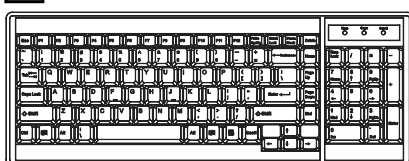

Keyboard

Ge G keyboard integrated with touchpad