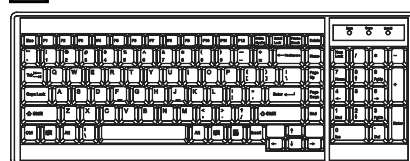

Gb G keyboard integrated with trackball