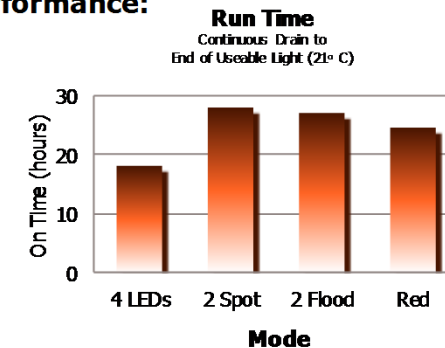

Performance:

Tested according to ANSI/NEMA FL 1 Standards.

Important Notice

This datasheet contains information specific to products manufactured at the time of its publication. Contents herein do not constitute a warranty.
©Energizer / All Rights Reserved