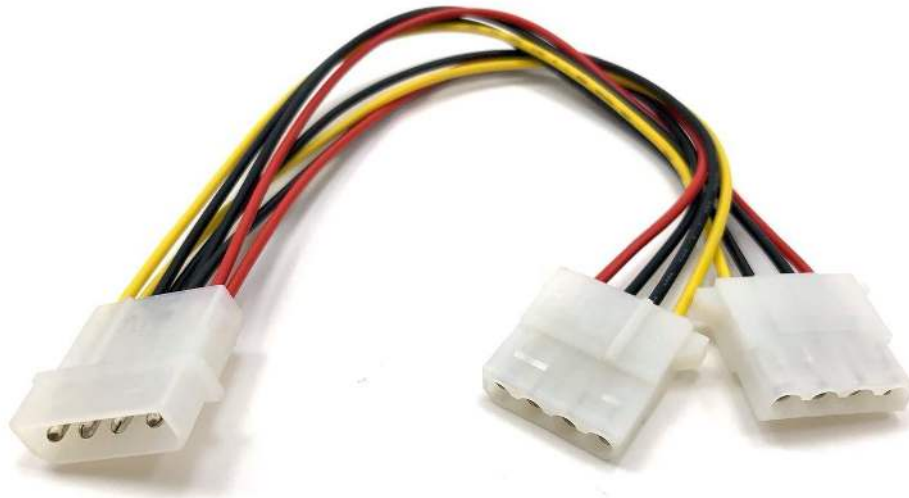

LP4 to 2x LP4 Power Y Splitter Cable (1 Male to 2 Females) 8 inches F04-105

PRODUCT DESCRIPTION

Micro Connectors LP4 to 2x LP4 Power Y Splitter Cable (1 Male to 2 Females)

- Connect two LP4 peripheral devices (CD/DVD-ROM drives etc.) to a single LP4 connector
- The PYO2L LP4 to 2x LP4 Power Y Splitter Cable features one LP4 male connector that breaks out into two LP4 female connectors, providing a cost-effective solution for connecting two LP4 peripheral devices (CD/DVD-ROM drives, IDE hard drives etc.) to a single LP4 connector provided by the computer power supply.
- Connector A: 1-LP4 (4 pin Large Drive Power) Male
- Connector B: 2-LP4 (4pin Large Drive Power) Female