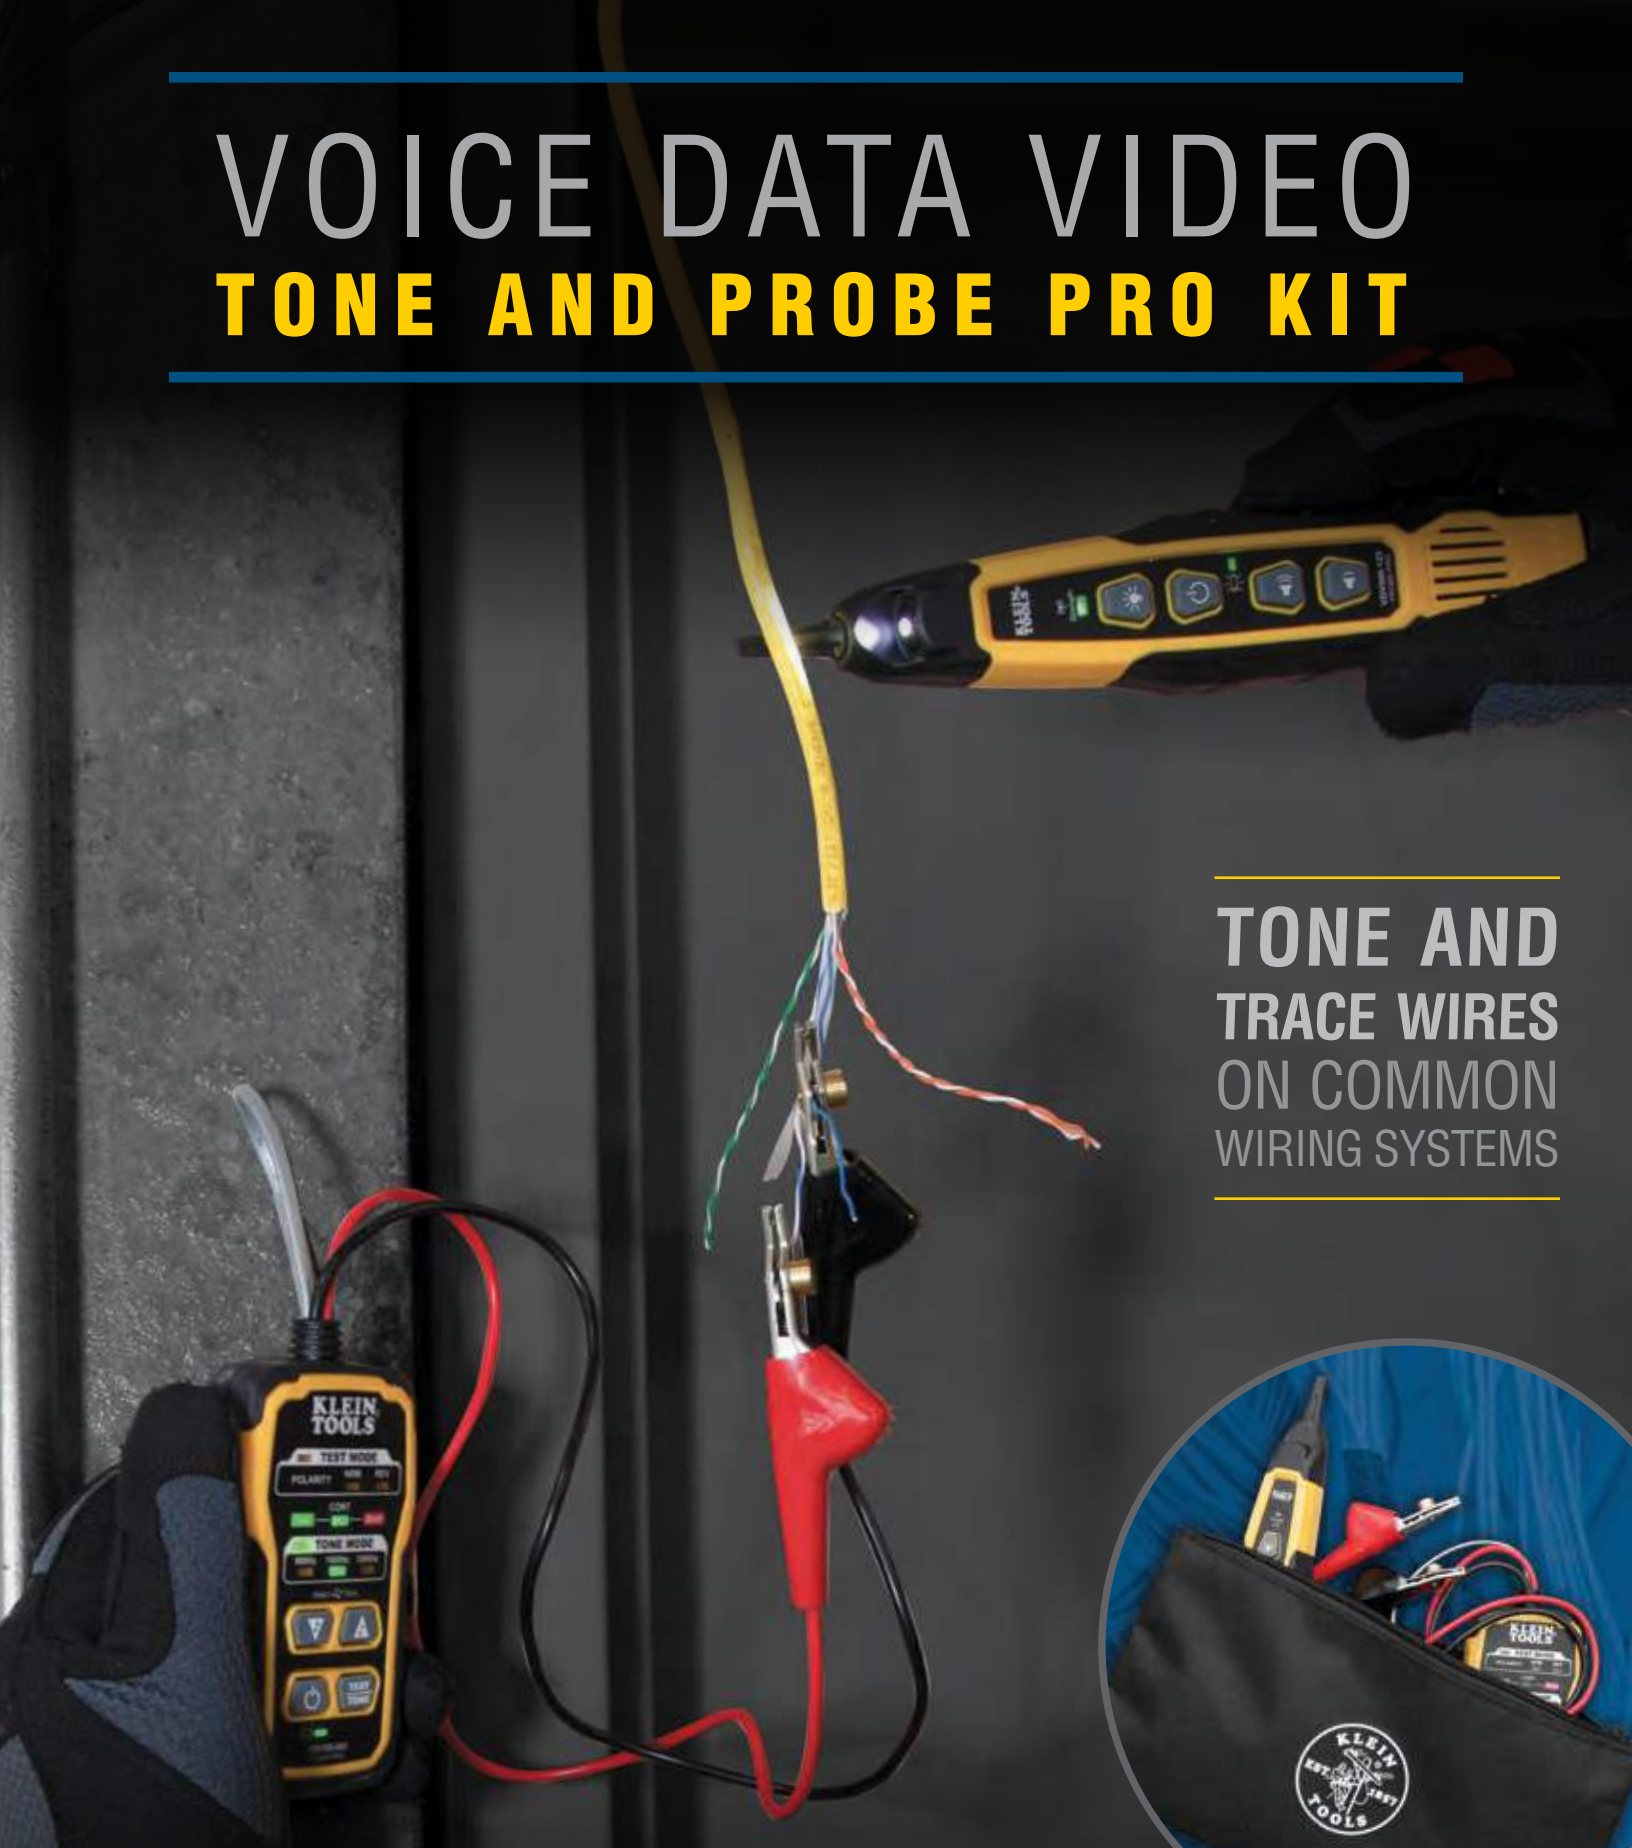

VOICE DATA VIDEO TONE AND PROBE PRO KIT

**TONE AND
TRACE WIRES
ON COMMON
WIRING SYSTEMS**