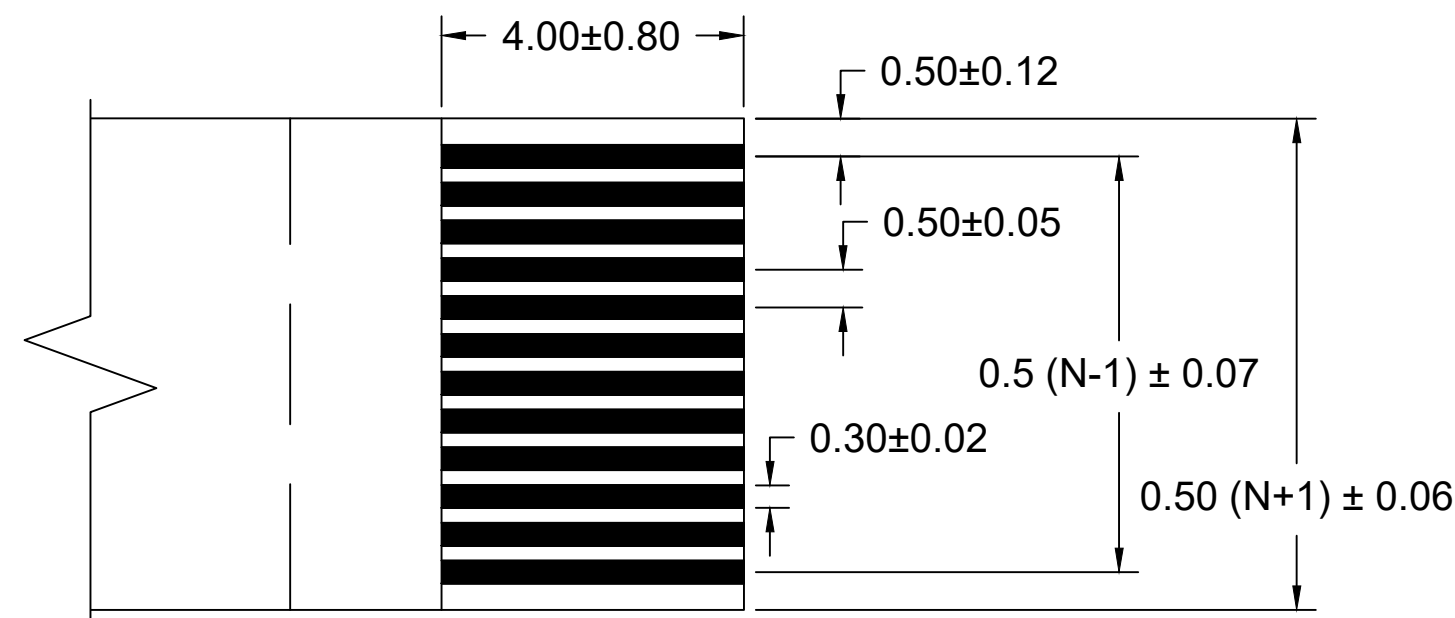

END TAIL DETAIL
SCALE 10:1

NOTES:

1. NO PRINTING ON JUMPER CABLE UNLESS OTHERWISE SPECIFIED. IF PRINTING IS REQUIRED, THEN IT WOULD BE CONSIDERED A SPECIAL JUMPER CABLE.

THIS DRAWING CONTAINS INFORMATION THAT IS PROPRIETARY TO MOLEX ELECTRONIC TECHNOLOGIES, LLC AND SHOULD NOT BE USED WITHOUT WRITTEN PERMISSION

DIMENSION UNITS		SCALE		CURRENT REV DESC: DRAWING CORRECTION													
MM		NA															
GENERAL TOLERANCES (UNLESS SPECIFIED)						EC NO: 728054		0.50MM CENTER FLAT FLEX CABLE (FFC) (EXTRA FLEXIBLE, 105°C, SN PLATED) SALES DRAWING									
		mm	INCH														
4 PLACES	±----	±----					DRWN: DIEGOG7		2022/11/10								
3 PLACES	±----	±----					CHK'D: JSMITH11		2022/11/14								
2 PLACES	±----	±----					APPR: JSMITH11		2022/11/14								
1 PLACE	±----	±----					INITIAL REVISION:										
0 PLACES	±----	±----					DRWN: JLWOLFSB		2011/10/27								
ANGULAR TOL ± 0.5 °						APPR: SFULTON		2011/11/03									
DRAFT WHERE APPLICABLE MUST REMAIN WITHIN DIMENSIONS				THIRD ANGLE PROJECTION		DRAWING		SERIES		DOCUMENT NUMBER		DOC TYPE		DOC PART		REVISION	
				C-SIZE		15166		MATERIAL NUMBER		CUSTOMER		SHEET NUMBER					
								SEE CHART		GENERAL MARKET		2 OF 2