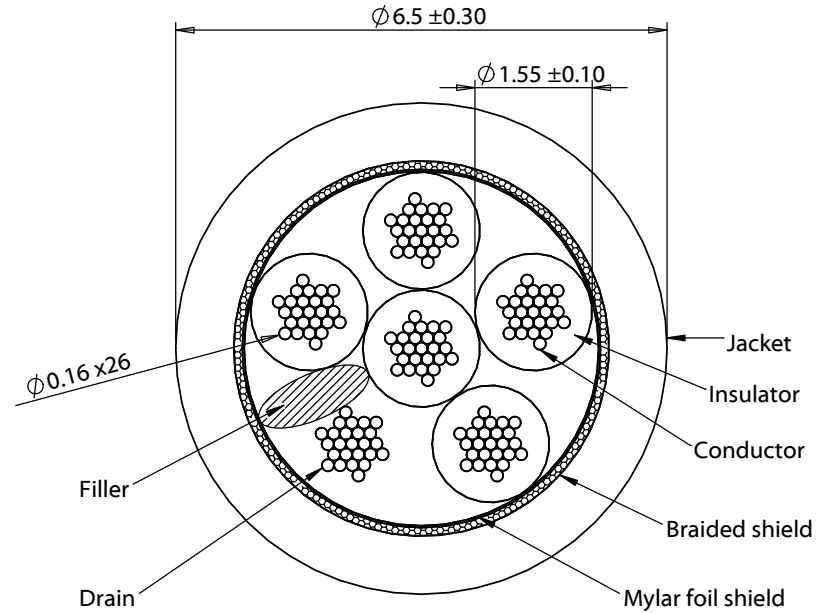

Ratings

Voltage: 300 V
Temperature: -25 to 80 °C
Flammability: VW-1

Conductor

Conductor count: 5
Gauge: 20 AWG 0.52 mm²
Material: tinned copper strands
Strand size: Ø 0.16 mm x 26

Insulator

Material: PVC
Color: blue, yellow, white, black, red
Diameter: Ø 1.55 ± 0.10 mm
Nominal thickness: 0.38 mm

Filler

Material: cotton rope

Drain

Stranding: Ø 0.16 mm x 26, 20 AWG

Shield

Type: foil + braided
Material: aluminum mylar, tinned copper strands
Stranding: Ø 0.127 mm
Coverage: 80% minimum

Outer jacket

Material: PVC, 80A
Color: white
Diameter: Ø 6.5 ± 0.30 mm
Nominal thickness: 0.8 mm

Wire marking: E339579 UL AWM STYLE 2464 20 AWG 80°C
300V VW-1 --- cUL AWM I/II A 80°C 300V FT1 TENSILITY

Tests

Voltage test: 300 V
Spark test: 3.0 kV
Max resistance at 20 °C: 36.7 ohm/km
Insulation tensile strength: 2.11 kgf/mm²
Jacket tensile strength: 1.05 kgf/mm²
After aging at 113 ± 2 °C for 7 days:
    Minimum tensile strength 70 % original
    Minimum elongation 65 % original
Heat shock: 121 ± 1 °C / 1 hour, no observed degradation
Deformation: 121 ± 1 °C / 1 hour, ≤ 50 %
Cold bend: -10 ± 2 °C / 1 hour, no observed cracking
Dielectric test: 2000 Vac for 1 minute without breakdown

Use: Internal wiring or external interconnection of electronic equipment.

Revision:	Date:	Description:
A	04/05/2018	Initial release

Prepared: **RS**
Digitally signed by RS
Date: 2018.04.11
16:02:23 -07'00'

Verified: **AW**
Digitally signed by AW
Date: 2018.04.17
11:47:04 -07'00'

Dimensions are in millimeters.
Tolerances:
X: ± 0.5 mm
X.X: ± 0.3 mm
X.XX: ± 0.05 mm

Notes:
RoHS and REACH compliant

Function test: no open, no short circuit, no intermittent

Description:
Wire, 5C TS, 20 AWG, UL2464, 300V, 80C, 6.5 mm, shielded, VW-1, PVC, white

TENSILITY

tel 1.541.323.3228 800 877.670.7118
fax 1.541.323.4202 web tensility.com

Size:	Part number:
A	30-01040
Scale: 10:1	Sheet 1 of 1