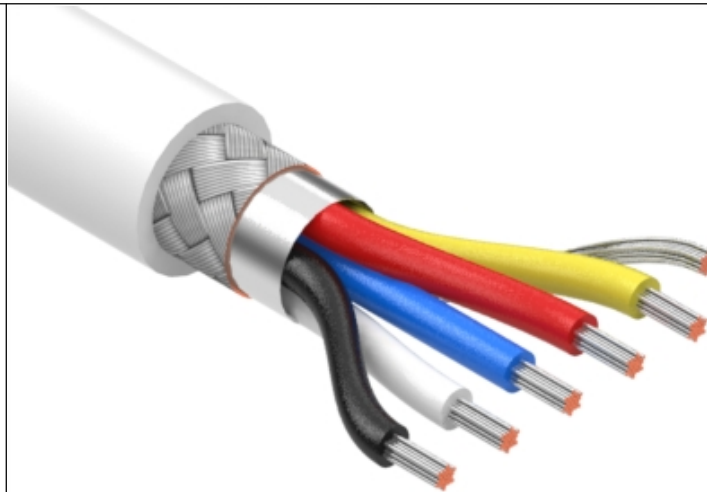

Ratings

Voltage: 300 V
Temperature: -25 to 80 °C
Flammability: VW-1

Conductor

Conductor count: 5
Gauge: 20 AWG 0.52 mm²
Material: tinned copper strands
Strand size: Ø 0.16 mm x 26

Insulator

Material: PVC
Color: blue, yellow, white, black, red
Diameter: Ø 1.55 ± 0.10 mm
Nominal thickness: 0.38 mm

Filler

Material: cotton rope

Drain

Stranding: Ø 0.16 mm x 26, 20 AWG

Shield

Type: foil + braided
Material: aluminum mylar, tinned copper strands
Stranding: Ø 0.127 mm
Coverage: 80% minimum

Outer jacket

Material: PVC, 80A
Color: white
Diameter: Ø 6.5 ± 0.30 mm
Nominal thickness: 0.8 mm

Wire marking: E339579 UL AWM STYLE 2464 20 AWG 80°C
300V VW-1 --- cUL AWM I/II A 80°C 300V FT1 TENSILITY

Tests

Voltage test: 300 V
Spark test: 3.0 kV
Max resistance at 20 °C: 36.7 ohm/km
Insulation tensile strength: 2.11 kgf/mm²
Jacket tensile strength: 1.05 kgf/mm²
After aging at 113 ± 2 °C for 7 days:
    Minimum tensile strength 70 % original
    Minimum elongation 65 % original
Heat shock: 121 ± 1 °C / 1 hour, no observed degradation
Deformation: 121 ± 1 °C / 1 hour, ≤ 50 %
Cold bend: -10 ± 2 °C / 1 hour, no observed cracking
Dielectric test: 2000 Vac for 1 minute without breakdown

Use: Internal wiring or external interconnection of electronic equipment.

Revision:	Date:	Description:
A	04/05/2018	Initial release

Prepared: **RS**
Digitally signed by RS
Date: 2018.04.11
16:02:23 -07'00'

Verified: **AW**
Digitally signed by AW
Date: 2018.04.17
11:47:04 -07'00'

Dimensions are in millimeters.
Tolerances:
X: ± 0.5 mm
X.X: ± 0.3 mm
X.XX: ± 0.05 mm

Notes:
RoHS and REACH compliant

Function test: no open, no short circuit, no intermittent

Description:
Wire, 5C TS, 20 AWG, UL2464, 300V, 80C, 6.5 mm, shielded, VW-1, PVC, white

TENSILITY

tel 1.541.323.3228 800 877.670.7118
fax 1.541.323.4202 web tensility.com

Size:	Part number:
A	30-01040
Scale: 10:1	Sheet 1 of 1