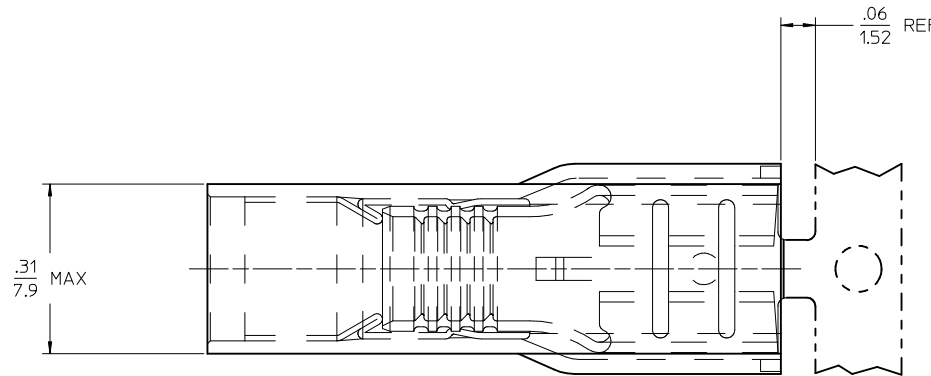

13	12	11	10	9	8	7	6	5	4	3	2	1
MATERIAL NUMBER LOOSE PCS	ENGINEERING NUMBER LOOSE PCS	MATERIAL NUMBER ON STRIP	ENGINEERING NUMBER ON STRIP	MATERIAL NUMBER ON TAPE	ENGINEERING NUMBER ON TAPE	WIRE SIZE	ACCEPTS TAB SIZE					
190020044	C-5265	190020046	C-5265Z	190020045	C-5265T	12-10 AWG /2.7-6.6 mm ²	.250 X.032 /6.35 X 0.81					

Ⓛ1

Ⓛ1

PARTS ON TAPE

SALES DRAWING

NOTES:

- MATERIAL: TERMINAL BRASS .018/0.46 THK REF.
TERMINAL PLATING: ELECTRO TIN
FERRULE: BRASS
FERRULE PLATING: ELECTRO TIN
INSULATION: NYLON 94V2 COLOR YELLOW.
- MWID = MAXIMUM WIRE INSULATION DIAMETER
- PART IS RoHS COMPLIANT

ADD DIMS. RMV 19606 EC NO: WNA2011-0458 DRW:NETHRODAHL 2011/03/08 CHKD:JMACNEIL 2011/03/08 APPR:JMACNEIL 2011/07/05	QUALITY SYMBOLS	GENERAL TOLERANCES (UNLESS SPECIFIED) <table border="1"> <tr> <th></th> <th>mm</th> <th>INCH</th> </tr> <tr> <td>4 PLACES</td> <td>± .005</td> <td>± .0005</td> </tr> <tr> <td>3 PLACES</td> <td>± .005</td> <td>± .0005</td> </tr> <tr> <td>2 PLACES</td> <td>± 0.13</td> <td>± .01</td> </tr> <tr> <td>1 PLACE</td> <td>± 0.25</td> <td>± .01</td> </tr> </table>		mm	INCH	4 PLACES	± .005	± .0005	3 PLACES	± .005	± .0005	2 PLACES	± 0.13	± .01	1 PLACE	± 0.25	± .01	DIMENSION STYLE	SCALE	DESIGN UNITS	THIRD ANGLE PROJECTION
			mm	INCH																	
	4 PLACES	± .005	± .0005																		
	3 PLACES	± .005	± .0005																		
2 PLACES	± 0.13	± .01																			
1 PLACE	± 0.25	± .01																			
▽=0 ▽=0	IN/MM	---	INCH																		
REV	DESCRIPTION	DRAFT WHERE APPLICABLE MUST REMAIN WITHIN DIMENSIONS	DRAWN BY DATE BENDERLE 2005/04/15 CHECKED BY DATE R DEROSS 2005/04/15 APPROVED BY DATE R DEROSS 2005/04/15	TITLE AVIKRIMP FEMALE FIQD 12-10 AWG EXPANDED FLARE																	
D1			MATERIAL NO. SEE CHART	DOCUMENT NO. SD-19002-005	SHEET NO. 1 OF 1																