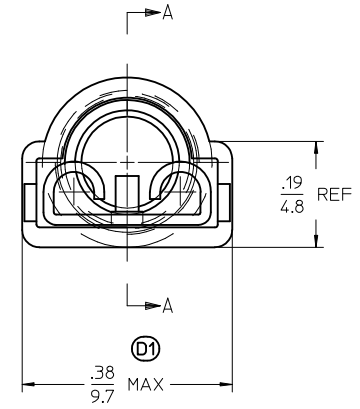

13	12	11	10	9	8	7	6	5	4	3	2	1
MATERIAL NUMBER LOOSE PCS	ENGINEERING NUMBER LOOSE PCS	MATERIAL NUMBER ON STRIP	ENGINEERING NUMBER ON STRIP	MATERIAL NUMBER ON TAPE	ENGINEERING NUMBER ON TAPE	WIRE SIZE	ACCEPTS TAB SIZE					
190020044	C-5265	190020046	C-5265Z	190020045	C-5265T	12-10 AWG /2.7-6.6 mm ²	.250 X.032 /6.35 X 0.81					

Ⓛ1

Ⓛ1

PARTS ON TAPE

SALES DRAWING

NOTES:

- MATERIAL: TERMINAL BRASS .018/0.46 THK REF.
TERMINAL PLATING: ELECTRO TIN
FERRULE: BRASS
FERRULE PLATING: ELECTRO TIN
INSULATION: NYLON 94V2 COLOR YELLOW.
- MWID = MAXIMUM WIRE INSULATION DIAMETER
- PART IS RoHS COMPLIANT

ADD DIMS. RMV 19606 EC NO: WNA2011-0458 DRW:NETHRODAHL 2011/03/08 CHKD:JMACNEIL 2011/03/08 APPR:JMACNEIL 2011/07/05	QUALITY SYMBOLS	GENERAL TOLERANCES (UNLESS SPECIFIED) <table border="1"> <tr> <th></th> <th>mm</th> <th>INCH</th> </tr> <tr> <td>4 PLACES</td> <td>± .005</td> <td>± .0005</td> </tr> <tr> <td>3 PLACES</td> <td>± .005</td> <td>± .0005</td> </tr> <tr> <td>2 PLACES</td> <td>± 0.13</td> <td>± .01</td> </tr> <tr> <td>1 PLACE</td> <td>± 0.25</td> <td>± .01</td> </tr> </table>		mm	INCH	4 PLACES	± .005	± .0005	3 PLACES	± .005	± .0005	2 PLACES	± 0.13	± .01	1 PLACE	± 0.25	± .01	DIMENSION STYLE	SCALE	DESIGN UNITS	THIRD ANGLE PROJECTION
			mm	INCH																	
	4 PLACES	± .005	± .0005																		
	3 PLACES	± .005	± .0005																		
2 PLACES	± 0.13	± .01																			
1 PLACE	± 0.25	± .01																			
▽=0 ▽=0	IN/MM	---	INCH																		
REV	DESCRIPTION	DRAFT WHERE APPLICABLE MUST REMAIN WITHIN DIMENSIONS	DRAWN BY DATE BENDERLE 2005/04/15 CHECKED BY DATE R DEROSS 2005/04/15 APPROVED BY DATE R DEROSS 2005/04/15	TITLE AVIKRIMP FEMALE FIQD 12-10 AWG EXPANDED FLARE																	
D1			MATERIAL NO. SEE CHART	DOCUMENT NO. SD-19002-005	SHEET NO. 1 OF 1																