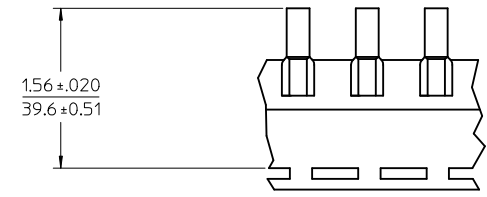

13	12	11	10	9	8	7	6	5	4	3	2	1
MATERIAL NUMBER LOOSE PCS	ENGINEERING NUMBER LOOSE PCS	MATERIAL NUMBER ON STRIP	ENGINEERING NUMBER ON STRIP	MATERIAL NUMBER ON TAPE	ENGINEERING NUMBER ON TAPE	WIRE SIZE	ACCEPTS TAB SIZE					
190020044	C-5265	190020046	C-5265Z	190020045	C-5265T	12-10 AWG /2.7-6.6 mm ²	.250 X.032 /6.35 X 0.81					

Ⓛ1

Ⓛ1

PARTS ON TAPE

SALES DRAWING

NOTES:

- MATERIAL: TERMINAL BRASS .018/0.46 THK REF.
TERMINAL PLATING: ELECTRO TIN
FERRULE: BRASS
FERRULE PLATING: ELECTRO TIN
INSULATION: NYLON 94V2 COLOR YELLOW.
- MWID = MAXIMUM WIRE INSULATION DIAMETER
- PART IS RoHS COMPLIANT

ADD DIMS. RMV 19606 EC NO: WNA2011-0458 DRW:NETHRODAHL 2011/03/08 CHKD:JMACNEIL 2011/03/08 APPR:JMACNEIL 2011/07/05	QUALITY SYMBOLS	GENERAL TOLERANCES (UNLESS SPECIFIED) <table border="1"> <tr> <th></th> <th>mm</th> <th>INCH</th> </tr> <tr> <td>4 PLACES</td> <td>± .005</td> <td>± .0005</td> </tr> <tr> <td>3 PLACES</td> <td>± .005</td> <td>± .0005</td> </tr> <tr> <td>2 PLACES</td> <td>± 0.13</td> <td>± .01</td> </tr> <tr> <td>1 PLACE</td> <td>± 0.25</td> <td>± .01</td> </tr> </table>		mm	INCH	4 PLACES	± .005	± .0005	3 PLACES	± .005	± .0005	2 PLACES	± 0.13	± .01	1 PLACE	± 0.25	± .01	DIMENSION STYLE	SCALE	DESIGN UNITS	THIRD ANGLE PROJECTION
			mm	INCH																	
	4 PLACES	± .005	± .0005																		
	3 PLACES	± .005	± .0005																		
2 PLACES	± 0.13	± .01																			
1 PLACE	± 0.25	± .01																			
▽=0 ▽=0	IN/MM	---	INCH																		
REV	DESCRIPTION	DRAFT WHERE APPLICABLE MUST REMAIN WITHIN DIMENSIONS	DRAWN BY DATE BENDERLE 2005/04/15 CHECKED BY DATE R DEROSS 2005/04/15 APPROVED BY DATE R DEROSS 2005/04/15	TITLE AVIKRIMP FEMALE FIQD 12-10 AWG EXPANDED FLARE																	
D1			MATERIAL NO. SEE CHART	DOCUMENT NO. SD-19002-005	SHEET NO. 1 OF 1																