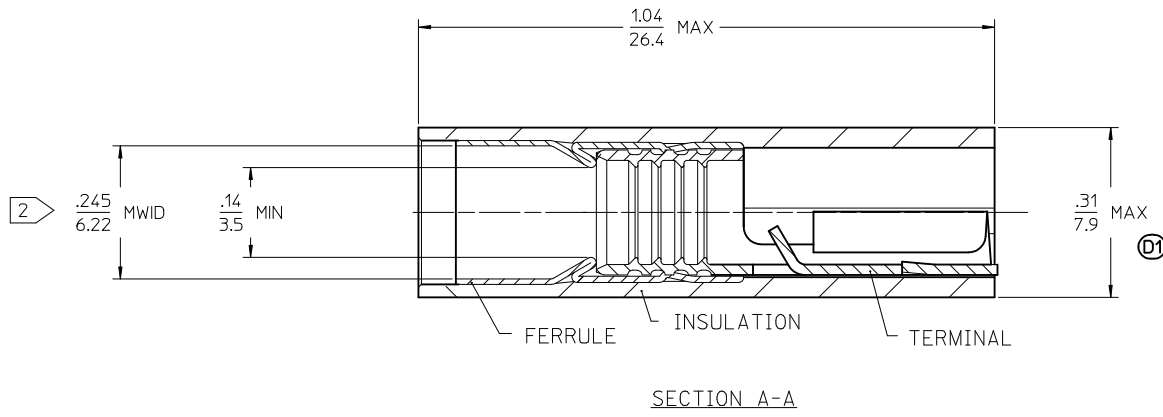

13	12	11	10	9	8	7	6	5	4	3	2	1
MATERIAL NUMBER LOOSE PCS	ENGINEERING NUMBER LOOSE PCS	MATERIAL NUMBER ON STRIP	ENGINEERING NUMBER ON STRIP	MATERIAL NUMBER ON TAPE	ENGINEERING NUMBER ON TAPE	WIRE SIZE	ACCEPTS TAB SIZE					
190020044	C-5265	190020046	C-5265Z	190020045	C-5265T	12-10 AWG /2.7-6.6 mm ²	.250 X.032 /6.35 X 0.81					

Ⓛ1

Ⓛ1

PARTS ON TAPE

SALES DRAWING

NOTES:

- MATERIAL: TERMINAL BRASS .018/0.46 THK REF.
TERMINAL PLATING: ELECTRO TIN
FERRULE: BRASS
FERRULE PLATING: ELECTRO TIN
INSULATION: NYLON 94V2 COLOR YELLOW.
- MWID = MAXIMUM WIRE INSULATION DIAMETER
- PART IS RoHS COMPLIANT

ADD DIMS. RMV 19606 EC NO: WNA2011-0458 DRW:NETHRODAHL 2011/03/08 CHKD:JMACNEIL 2011/03/08 APPR:JMACNEIL 2011/07/05	QUALITY SYMBOLS	GENERAL TOLERANCES (UNLESS SPECIFIED) <table border="1"> <tr> <th></th> <th>mm</th> <th>INCH</th> </tr> <tr> <td>4 PLACES</td> <td>± .005</td> <td>± .0005</td> </tr> <tr> <td>3 PLACES</td> <td>± .005</td> <td>± .0005</td> </tr> <tr> <td>2 PLACES</td> <td>± 0.13</td> <td>± .01</td> </tr> <tr> <td>1 PLACE</td> <td>± 0.25</td> <td>± .01</td> </tr> </table>		mm	INCH	4 PLACES	± .005	± .0005	3 PLACES	± .005	± .0005	2 PLACES	± 0.13	± .01	1 PLACE	± 0.25	± .01	DIMENSION STYLE	SCALE	DESIGN UNITS	THIRD ANGLE PROJECTION
			mm	INCH																	
	4 PLACES	± .005	± .0005																		
	3 PLACES	± .005	± .0005																		
2 PLACES	± 0.13	± .01																			
1 PLACE	± 0.25	± .01																			
▽=0 ▽=0	IN/MM	---	INCH																		
REV	DESCRIPTION	DRAFT WHERE APPLICABLE MUST REMAIN WITHIN DIMENSIONS	DRAWN BY DATE BENDERLE 2005/04/15 CHECKED BY DATE R DEROSS 2005/04/15 APPROVED BY DATE R DEROSS 2005/04/15	TITLE AVIKRIMP FEMALE FIQD 12-10 AWG EXPANDED FLARE																	
D1			MATERIAL NO. SEE CHART	DOCUMENT NO. SD-19002-005	SHEET NO. 1 OF 1																