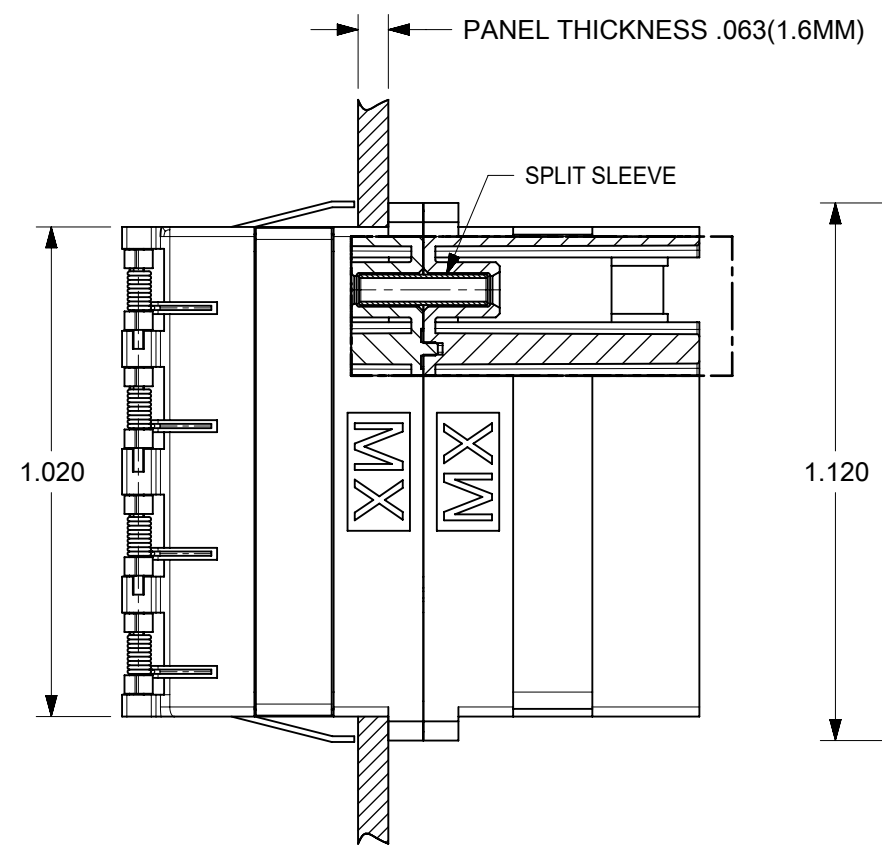

LC QUAD ADAPTER P/N	LC QUAD ADAPTER COLOR	SPLIT SLEEVE MATERIAL
106123-0450	BLUE	ZR
106123-1450	BEIGE	ZR
106123-3450	AQUA	ZR
106123-2430	GREEN	ZR

- NOTES:
1. ALL DIMENSIONS ARE FOR REFERENCE.
  2. DUST CAPS NOT SHOWN ON FRONT, BOTTOM AND RIGHT VIEW.
  3. LC QUAD ADAPTER HAS SC DUPLEX ADAPTER FOOTPRINT.

FUNCTIONAL SYMBOLS										THIS DRAWING CONTAINS INFORMATION THAT IS PROPRIETARY TO MOLEX ELECTRONIC TECHNOLOGIES, LLC AND SHOULD NOT BE USED WITHOUT WRITTEN PERMISSION									
DIMENSION UNITS		SCALE		CURRENT REV DESC:															
INCH		2.5:1		EC NO: 689237															
GENERAL TOLERANCES (UNLESS SPECIFIED)				DRWN: JHUANG18 2021/12/10															
ANGULAR TOL ± 0.5°				CHK'D: IGUMIN 2021/12/21															
4 PLACES ±				APPR: IGUMIN 2021/12/21															
DIVISIONAL SYMBOLS				INITIAL REVISION:															
3 PLACES ±				DRWN: LKATARZIENE 2007/08/24															
2 PLACES ±				APPR: LKATARZIENE 2007/08/27															
1 PLACE ±				DOCUMENT NUMBER															
0 PLACES ±				SD-106123-0450															
DRAFT WHERE APPLICABLE MUST REMAIN WITHIN DIMENSIONS				THIRD ANGLE PROJECTION		DRAWING		SERIES		MATERIAL NUMBER		CUSTOMER		DOC TYPE		DOC PART		REVISION	
				B-SIZE		106123		SEE TABLE		GENERAL MARKET		PSD		001		D		1 OF 1	