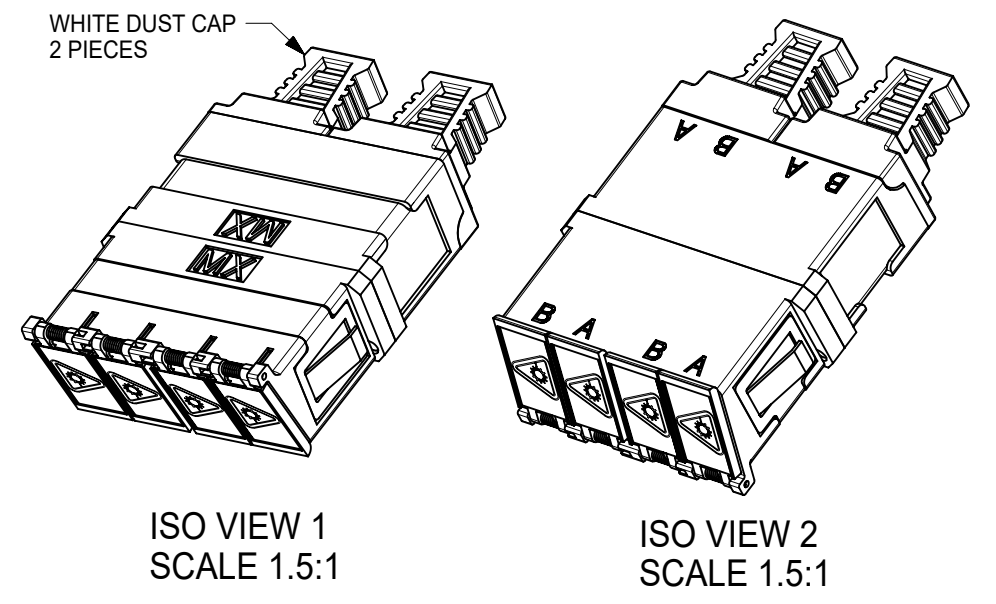

LC QUAD ADAPTER P/N	LC QUAD ADAPTER COLOR	SPLIT SLEEVE MATERIAL
106123-0450	BLUE	ZR
106123-1450	BEIGE	ZR
106123-3450	AQUA	ZR
106123-2430	GREEN	ZR

- NOTES:
1. ALL DIMENSIONS ARE FOR REFERENCE.
  2. DUST CAPS NOT SHOWN ON FRONT, BOTTOM AND RIGHT VIEW.
  3. LC QUAD ADAPTER HAS SC DUPLEX ADAPTER FOOTPRINT.

FUNCTIONAL SYMBOLS										THIS DRAWING CONTAINS INFORMATION THAT IS PROPRIETARY TO MOLEX ELECTRONIC TECHNOLOGIES, LLC AND SHOULD NOT BE USED WITHOUT WRITTEN PERMISSION									
DIMENSION UNITS		SCALE		CURRENT REV DESC:															
INCH		2.5:1		EC NO: 689237															
GENERAL TOLERANCES (UNLESS SPECIFIED)				DRWN: JHUANG18 2021/12/10															
ANGULAR TOL ± 0.5°				CHK'D: IGUMIN 2021/12/21															
4 PLACES ±				APPR: IGUMIN 2021/12/21															
DIVISIONAL SYMBOLS				INITIAL REVISION:															
3 PLACES ±				DRWN: LKATARZIENE 2007/08/24															
2 PLACES ±				APPR: LKATARZIENE 2007/08/27															
1 PLACE ±				DOCUMENT NUMBER															
0 PLACES ±				SD-106123-0450															
DRAFT WHERE APPLICABLE MUST REMAIN WITHIN DIMENSIONS				THIRD ANGLE PROJECTION		DRAWING		SERIES		MATERIAL NUMBER		CUSTOMER		DOC TYPE		DOC PART		REVISION	
				B-SIZE		106123		SEE TABLE		GENERAL MARKET		PSD		001		D		1 OF 1	