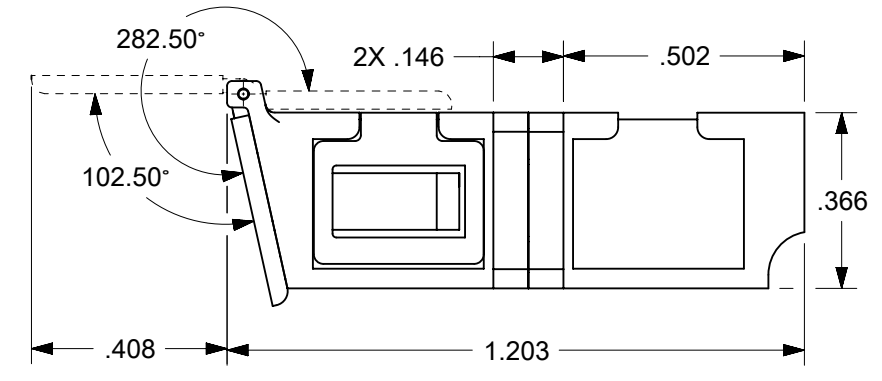

LC QUAD ADAPTER P/N	LC QUAD ADAPTER COLOR	SPLIT SLEEVE MATERIAL
106123-0450	BLUE	ZR
106123-1450	BEIGE	ZR
106123-3450	AQUA	ZR
106123-2430	GREEN	ZR

- NOTES:
1. ALL DIMENSIONS ARE FOR REFERENCE.
  2. DUST CAPS NOT SHOWN ON FRONT, BOTTOM AND RIGHT VIEW.
  3. LC QUAD ADAPTER HAS SC DUPLEX ADAPTER FOOTPRINT.

FUNCTIONAL SYMBOLS										THIS DRAWING CONTAINS INFORMATION THAT IS PROPRIETARY TO MOLEX ELECTRONIC TECHNOLOGIES, LLC AND SHOULD NOT BE USED WITHOUT WRITTEN PERMISSION									
DIMENSION UNITS		SCALE		CURRENT REV DESC:															
INCH		2.5:1		EC NO: 689237															
GENERAL TOLERANCES (UNLESS SPECIFIED)				DRWN: JHUANG18 2021/12/10															
ANGULAR TOL ± 0.5°				CHK'D: IGUMIN 2021/12/21															
4 PLACES ±				APPR: IGUMIN 2021/12/21															
DIVISIONAL SYMBOLS				INITIAL REVISION:															
3 PLACES ±				DRWN: LKATARZIENE 2007/08/24															
2 PLACES ±				APPR: LKATARZIENE 2007/08/27															
1 PLACE ±				DOCUMENT NUMBER															
0 PLACES ±				SD-106123-0450															
DRAFT WHERE APPLICABLE MUST REMAIN WITHIN DIMENSIONS				THIRD ANGLE PROJECTION		DRAWING		SERIES		MATERIAL NUMBER		CUSTOMER		DOC TYPE		DOC PART		REVISION	
				B-SIZE		106123		SEE TABLE		GENERAL MARKET		PSD		001		D		1 OF 1	