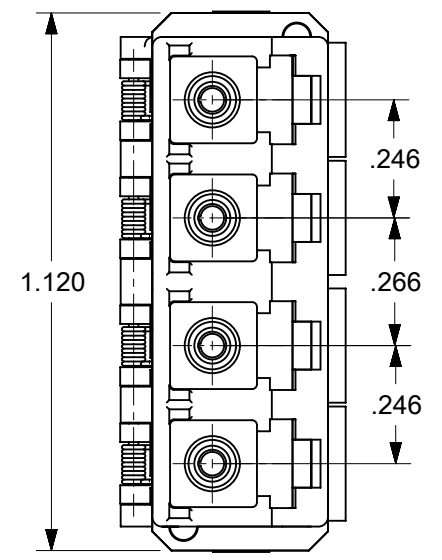

LC QUAD ADAPTER P/N	LC QUAD ADAPTER COLOR	SPLIT SLEEVE MATERIAL
106123-0450	BLUE	ZR
106123-1450	BEIGE	ZR
106123-3450	AQUA	ZR
106123-2430	GREEN	ZR

- NOTES:
1. ALL DIMENSIONS ARE FOR REFERENCE.
  2. DUST CAPS NOT SHOWN ON FRONT, BOTTOM AND RIGHT VIEW.
  3. LC QUAD ADAPTER HAS SC DUPLEX ADAPTER FOOTPRINT.

FUNCTIONAL SYMBOLS										THIS DRAWING CONTAINS INFORMATION THAT IS PROPRIETARY TO MOLEX ELECTRONIC TECHNOLOGIES, LLC AND SHOULD NOT BE USED WITHOUT WRITTEN PERMISSION									
DIMENSION UNITS		SCALE		CURRENT REV DESC:															
INCH		2.5:1		EC NO: 689237															
GENERAL TOLERANCES (UNLESS SPECIFIED)				DRWN: JHUANG18 2021/12/10															
ANGULAR TOL ± 0.5°				CHK'D: IGUMIN 2021/12/21															
4 PLACES ±				APPR: IGUMIN 2021/12/21															
DIVISIONAL SYMBOLS				INITIAL REVISION:															
3 PLACES ±				DRWN: LKATARZIENE 2007/08/24															
2 PLACES ±				APPR: LKATARZIENE 2007/08/27															
1 PLACE ±				DOCUMENT NUMBER															
0 PLACES ±				SD-106123-0450															
DRAFT WHERE APPLICABLE MUST REMAIN WITHIN DIMENSIONS				THIRD ANGLE PROJECTION		DRAWING		SERIES		MATERIAL NUMBER		CUSTOMER		DOC TYPE		DOC PART		REVISION	
				B-SIZE		106123		SEE TABLE		GENERAL MARKET		PSD		001		D		1 OF 1	