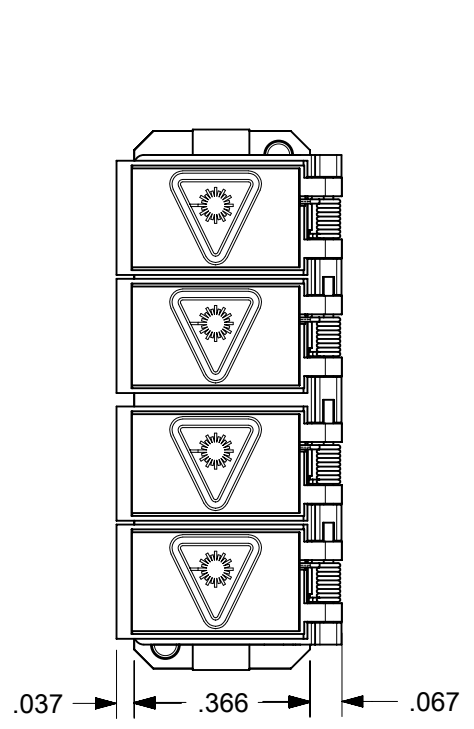

LC QUAD ADAPTER P/N	LC QUAD ADAPTER COLOR	SPLIT SLEEVE MATERIAL
106123-0450	BLUE	ZR
106123-1450	BEIGE	ZR
106123-3450	AQUA	ZR
106123-2430	GREEN	ZR

- NOTES:
1. ALL DIMENSIONS ARE FOR REFERENCE.
  2. DUST CAPS NOT SHOWN ON FRONT, BOTTOM AND RIGHT VIEW.
  3. LC QUAD ADAPTER HAS SC DUPLEX ADAPTER FOOTPRINT.

FUNCTIONAL SYMBOLS										THIS DRAWING CONTAINS INFORMATION THAT IS PROPRIETARY TO MOLEX ELECTRONIC TECHNOLOGIES, LLC AND SHOULD NOT BE USED WITHOUT WRITTEN PERMISSION									
DIMENSION UNITS		SCALE		CURRENT REV DESC:															
INCH		2.5:1		EC NO: 689237															
GENERAL TOLERANCES (UNLESS SPECIFIED)				DRWN: JHUANG18 2021/12/10															
ANGULAR TOL ± 0.5°				CHK'D: IGUMIN 2021/12/21															
4 PLACES ±				APPR: IGUMIN 2021/12/21															
DIVISIONAL SYMBOLS				INITIAL REVISION:															
3 PLACES ±				DRWN: LKATARZIENE 2007/08/24															
2 PLACES ±				APPR: LKATARZIENE 2007/08/27															
1 PLACE ±				DOCUMENT NUMBER															
0 PLACES ±				SD-106123-0450															
DRAFT WHERE APPLICABLE MUST REMAIN WITHIN DIMENSIONS				THIRD ANGLE PROJECTION		DRAWING		SERIES		MATERIAL NUMBER		CUSTOMER		DOC TYPE		DOC PART		REVISION	
				B-SIZE		106123		SEE TABLE		GENERAL MARKET		PSD		001		D		1 OF 1	