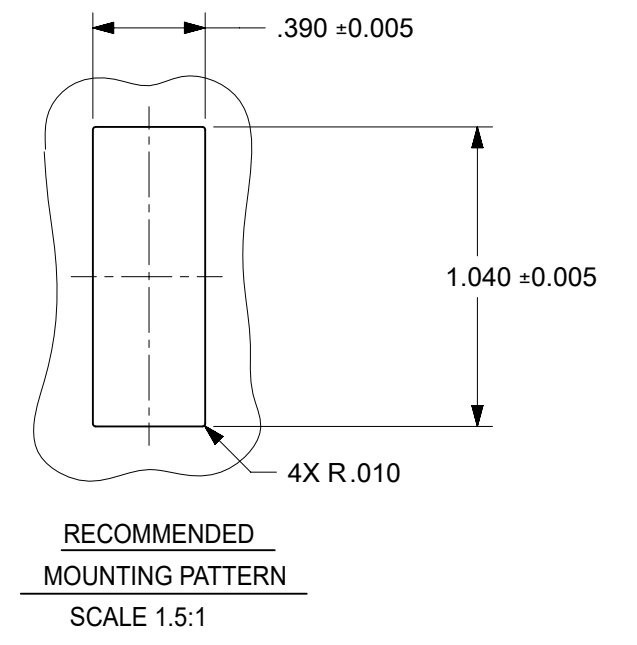

LC QUAD ADAPTER P/N	LC QUAD ADAPTER COLOR	SPLIT SLEEVE MATERIAL
106123-0450	BLUE	ZR
106123-1450	BEIGE	ZR
106123-3450	AQUA	ZR
106123-2430	GREEN	ZR

- NOTES:
1. ALL DIMENSIONS ARE FOR REFERENCE.
  2. DUST CAPS NOT SHOWN ON FRONT, BOTTOM AND RIGHT VIEW.
  3. LC QUAD ADAPTER HAS SC DUPLEX ADAPTER FOOTPRINT.

FUNCTIONAL SYMBOLS										THIS DRAWING CONTAINS INFORMATION THAT IS PROPRIETARY TO MOLEX ELECTRONIC TECHNOLOGIES, LLC AND SHOULD NOT BE USED WITHOUT WRITTEN PERMISSION									
DIMENSION UNITS		SCALE		CURRENT REV DESC:															
INCH		2.5:1		EC NO: 689237															
GENERAL TOLERANCES (UNLESS SPECIFIED)				DRWN: JHUANG18 2021/12/10															
ANGULAR TOL ± 0.5°				CHK'D: IGUMIN 2021/12/21															
4 PLACES ±				APPR: IGUMIN 2021/12/21															
DIVISIONAL SYMBOLS				INITIAL REVISION:															
3 PLACES ±				DRWN: LKATARZIENE 2007/08/24															
2 PLACES ±				APPR: LKATARZIENE 2007/08/27															
1 PLACE ±				DOCUMENT NUMBER															
0 PLACES ±				SD-106123-0450															
DRAFT WHERE APPLICABLE MUST REMAIN WITHIN DIMENSIONS				THIRD ANGLE PROJECTION		DRAWING		SERIES		MATERIAL NUMBER		CUSTOMER		DOC TYPE		DOC PART		REVISION	
				B-SIZE		106123		SEE TABLE		GENERAL MARKET		PSD		001		D		1 OF 1	