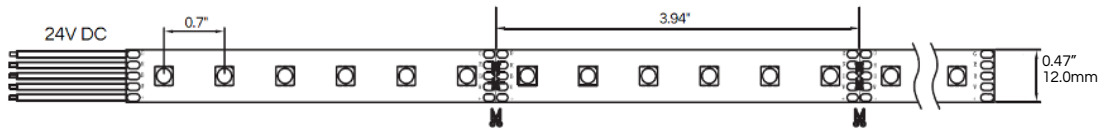

T300RGBW-24V

5.8W RGBW LED Tape Light, 16 Ft. Reel

SPECIFICATION:

Input Voltage	24VDC		
Wattage	5.8 W/ft		
Output	RGB30K	RGB60K	
	RGBW	305 lm/ft	
	Red (620-625nm)	22 lm/ft	
	Green (520-525nm)	62 lm/ft	
	Blue (465-470nm)	14 lm/ft	
3000K	180 lm/ft	6000K	238 lm/ft
IP Rating	IP20		
CRI	90+		
Dimmable	0-10V, ELV, MLV		
Max. Run Length	16 ft		
Field Cuttable	4" cut points		
Beam Angle	120°		
Operating Temp.	-13 °F to 140 °F		
Warranty	3 year limited*		
Adhesive	3M™ VHB mounting adhesive on		
Dimensions	0.47" W x 0.08" H (12.0mm x 2.0mm)		
Lifetime	50,000 Hours		
Warranty	5 year limited		

Applications:

- Indoor signage
- Indirect lighting
- Accent lighting
- Undercabinet

Power Supply Compatible with all non-dimmable 24VDC power supplies

DIMENSIONS

RECOMMENDED ACCESSORIES

TAPE-TO-TAPE
GRIPPER CONNECTOR