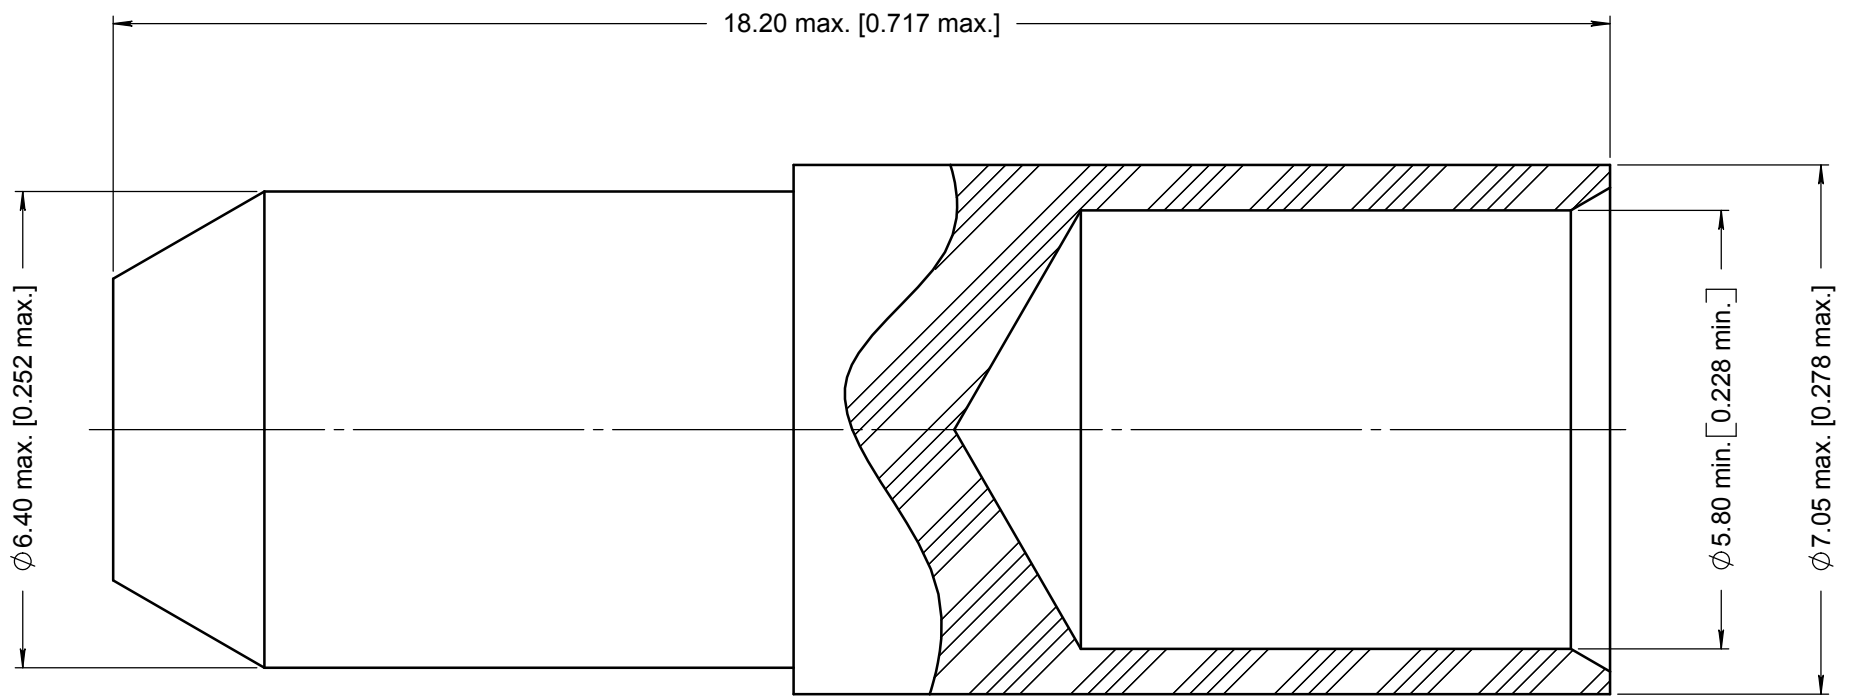

Series
EPXB

**FILLER PLUG
FOR #5 SOCKET CAVITY**

Issue:
Feb 06, 2006

Page
1/1

MATERIAL : PTFE

DIMENSIONS : mm (inch) -

CREATION PEN: NOM: LE GLOAHEC DATE: Feb 06, 2006 APPR.: PESSARD				
	/	/	/	/
	Issue	Revisions	Name	Approved