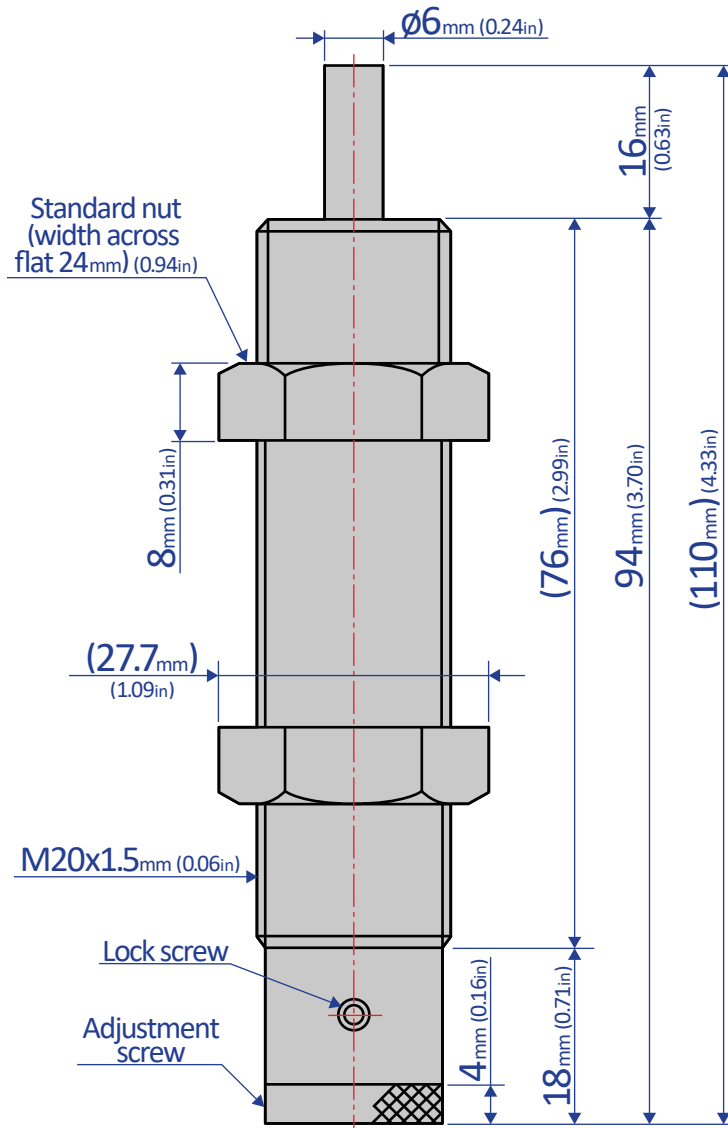

FA-2016ED-S

SHOCK ABSORBER - ADJUSTABLE

Bansbach
easylift[®]

Vest Drive • Melbourne, Florida 32904
www.easylift.com • www.damper.net