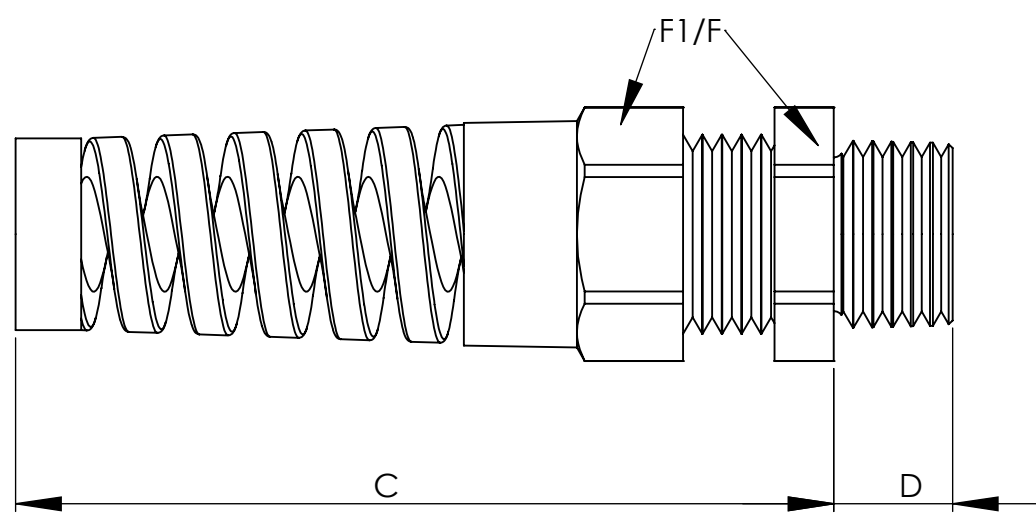

4

3

2

1

PART NUMBERS				CABLE RANGE	THREAD TYPE AND SIZE For thread specs see page 29	DIMENSIONS INCHES (MM)				
Dome Fittings		Flex Fittings				A Clearance Hole	B Body Length	C Body Length	D Thread Length	F1/F Wrenching Flats
Black	Gray	Black	Gray	inches (mm)	+0.010 0 +25 mm	Dome	Flex			
CD07AA-BK CD07AR-BK	CD07AA-GY CD07AR-GY	CF07AA-BK CF07AR-BK	CF07AA-GY CF07AR-GY	.11 - .26 (3 - 6.5) .08 - .20 (2 - 5)	PG 7 1/4" NPT	.49 (12.5)	.83 (21)	2.13 (54)	.31 (8)	.59 (15)
CD09AA-BK CD09AR-BK	CD09AA-GY CD09AR-GY	CF09AA-BK CF09AR-BK	CF09AA-GY CF09AR-GY	.16 - .31 (4 - 8) .08 - .24 (2 - 6)	PG 9	.60 (15.2)	.87 (22)	2.48 (63)	.31 (8)	.75 (19)
CD09NA-BK CD09NR-BK	CD09NA-GY CD09NR-GY	CF09NA-BK CF09NR-BK	CF09NA-GY CF09NR-GY	.16 - .31 (4 - 8) .08 - .24 (2 - 6)	3/8" NPT	.68 (17.2)	.87 (22)	2.48 (63)	.59 (15)	.87(22) / .75(19) .87(22) / .75(19)
CD11AA-BK CD11AR-BK	CD11AA-GY CD11AR-GY	CF11AA-BK CF11AR-BK	CF11AA-GY CF11AR-GY	.20 - .39 (5 - 10) .11 - .27 (3 - 7)	PG 11	.73 (18.5)	.98 (25)	3.07 (78)	.31 (8)	.87 (22)
CD13AA-BK CD13AR-BK	CD13AA-GY CD13AR-GY	CF13AA-BK CF13AR-BK	CF13AA-GY CF13AR-GY	.24 - .47 (6 - 12) .20 - .35 (5 - 9)	PG 13.5	.80 (20.3)	1.06 (27)	3.54 (90)	.35 (9)	.94 (24)
CD13NA-BK CD13NR-BK	CD13NA-GY CD13NR-GY	CF13NA-BK CF13NR-BK	CF13NA-GY CF13NR-GY	.24 - .47 (6 - 12) .20 - .35 (5 - 9)	1/2" NPT	.83 (21.1)	1.06 (27)	3.54 (90)	.51 (13)	.94 (24)
CD16NA-BK CD16NR-BK	CD16NA-GY CD16NR-GY	CF16NA-BK CF16NR-BK	CF16NA-GY CF16NR-GY	.39 - .55 (10 - 14) .27 - .47 (7 - 12)	1/2" NPT	.83 (21.1)	1.10 (28)	3.94 (100)	.51 (13)	1.06 (27)
CD16AA-BK CD16AR-BK	CD16AA-GY CD16AR-GY	CF16AA-BK CF16AR-BK	CF16AA-GY CF16AR-GY	.39 - .55 (10 - 14) .27 - .47 (7 - 12)	PG 16	.88 (22.3)	1.10 (28)	3.94 (100)	.39 (10)	1.06 (27)
CD21AA-BK CD21AR-BK	CD21AA-GY CD21AR-GY	CF21AA-BK CF21AR-BK	CF21AA-GY CF21AR-GY	.51 - .71 (13 - 18) .35 - .63 (9 - 16)	PG 21	1.12 (28.4)	1.22 (31)	4.49 (114)	.43 (11)	1.30 (33)
CD21NA-BK CD21NR-BK	CD21NA-GY CD21NR-GY	CF21NA-BK CF21NR-BK	CF21NA-GY CF21NR-GY	.51 - .71 (13 - 18) .35 - .63 (9 - 16)	3/4" NPT	1.05 (26.7)	1.22 (31)	4.49 (114)	.55 (14)	1.30 (33)
CD29AA-BK CD29AR-BK	CD29AA-GY CD29AR-GY			.71 - .98 (18 - 25) .51 - .79 (13 - 20)	PG 29	1.47 (37.3)	1.53 (39)	--	.43 (11)	1.65 (42)
CD29NA-BK CD29NR-BK	CD29NA-GY CD29NR-GY			.71 - .98 (18 - 25) .51 - .79 (13 - 20)	1" NPT	1.35 (34.3)	1.53 (39)	--	.75 (19)	1.65 (42)
CD29LA-BK CD29LR-BK	CD29LA-GY CD29LR-GY			.71 - .98 (18 - 25) .51 - .79 (13 - 20)	1-1/4" NPT	1.65 (41.9)	1.53 (39)	--	.63 (16)	1.81(46)/1.65(42) 1.81(46)/1.65(42)
CD36AA-BK CD36AR-BK	CD36AA-GY CD36AR-GY			.87 - 1.26 (22 - 32) .79 - 1.02 (20 - 26)	PG 36	1.85 (47.0)	1.89 (48)	--	.51 (13)	2.09 (53)
CD36NA-BK CD36NR-BK	CD36NA-GY CD36NR-GY			.87 - 1.26 (22 - 32) .79 - 1.02 (20 - 26)	1-1/2" NPT	1.92 (48.7)	1.89 (48)	--	.79 (20)	2.09 (53)
CD42AA-BK CD42AR-BK	CD42AA-GY CD42AR-GY			1.26 - 1.50 (32 - 38) .98 - 1.22 (25 - 31)	PG 42	2.13 (54.1)	1.93 (49)	--	.51 (13)	2.36 (60)
CD48AA-BK CD48AR-BK	CD48AA-GY CD48AR-GY			1.46 - 1.73 (37 - 44) 1.14 - 1.38 (29 - 35)	PG48	2.34 (59.4)	1.93 (49)	--	.55 (14)	2.36 (60)