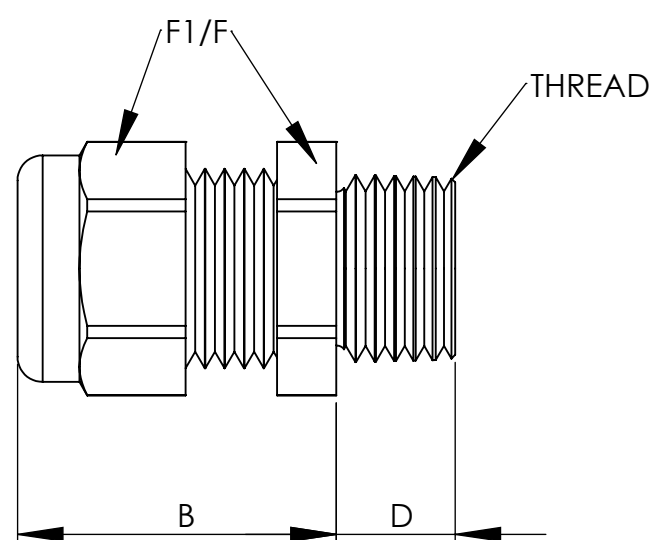

4

3

2

1

PART NUMBERS				CABLE RANGE	THREAD TYPE AND SIZE For thread specs see page 29	DIMENSIONS INCHES (MM)				
Dome Fittings		Flex Fittings				A Clearance Hole	B Body Length	C Body Length	D Thread Length	F1/F Wrenching Flats
Black	Gray	Black	Gray	inches (mm)	+0.010 0 +25 mm	Dome	Flex			
CD07AA-BK CD07AR-BK	CD07AA-GY CD07AR-GY	CF07AA-BK CF07AR-BK	CF07AA-GY CF07AR-GY	.11 - .26 (3 - 6.5) .08 - .20 (2 - 5)	PG 7 1/4" NPT	.49 (12.5)	.83 (21)	2.13 (54)	.31 (8)	.59 (15)
CD09AA-BK CD09AR-BK	CD09AA-GY CD09AR-GY	CF09AA-BK CF09AR-BK	CF09AA-GY CF09AR-GY	.16 - .31 (4 - 8) .08 - .24 (2 - 6)	PG 9	.60 (15.2)	.87 (22)	2.48 (63)	.31 (8)	.75 (19)
CD09NA-BK CD09NR-BK	CD09NA-GY CD09NR-GY	CF09NA-BK CF09NR-BK	CF09NA-GY CF09NR-GY	.16 - .31 (4 - 8) .08 - .24 (2 - 6)	3/8" NPT	.68 (17.2)	.87 (22)	2.48 (63)	.59 (15)	.87(22) / .75(19) .87(22) / .75(19)
CD11AA-BK CD11AR-BK	CD11AA-GY CD11AR-GY	CF11AA-BK CF11AR-BK	CF11AA-GY CF11AR-GY	.20 - .39 (5 - 10) .11 - .27 (3 - 7)	PG 11	.73 (18.5)	.98 (25)	3.07 (78)	.31 (8)	.87 (22)
CD13AA-BK CD13AR-BK	CD13AA-GY CD13AR-GY	CF13AA-BK CF13AR-BK	CF13AA-GY CF13AR-GY	.24 - .47 (6 - 12) .20 - .35 (5 - 9)	PG 13.5	.80 (20.3)	1.06 (27)	3.54 (90)	.35 (9)	.94 (24)
CD13NA-BK CD13NR-BK	CD13NA-GY CD13NR-GY	CF13NA-BK CF13NR-BK	CF13NA-GY CF13NR-GY	.24 - .47 (6 - 12) .20 - .35 (5 - 9)	1/2" NPT	.83 (21.1)	1.06 (27)	3.54 (90)	.51 (13)	.94 (24)
CD16NA-BK CD16NR-BK	CD16NA-GY CD16NR-GY	CF16NA-BK CF16NR-BK	CF16NA-GY CF16NR-GY	.39 - .55 (10 - 14) .27 - .47 (7 - 12)	1/2" NPT	.83 (21.1)	1.10 (28)	3.94 (100)	.51 (13)	1.06 (27)
CD16AA-BK CD16AR-BK	CD16AA-GY CD16AR-GY	CF16AA-BK CF16AR-BK	CF16AA-GY CF16AR-GY	.39 - .55 (10 - 14) .27 - .47 (7 - 12)	PG 16	.88 (22.3)	1.10 (28)	3.94 (100)	.39 (10)	1.06 (27)
CD21AA-BK CD21AR-BK	CD21AA-GY CD21AR-GY	CF21AA-BK CF21AR-BK	CF21AA-GY CF21AR-GY	.51 - .71 (13 - 18) .35 - .63 (9 - 16)	PG 21	1.12 (28.4)	1.22 (31)	4.49 (114)	.43 (11)	1.30 (33)
CD21NA-BK CD21NR-BK	CD21NA-GY CD21NR-GY	CF21NA-BK CF21NR-BK	CF21NA-GY CF21NR-GY	.51 - .71 (13 - 18) .35 - .63 (9 - 16)	3/4" NPT	1.05 (26.7)	1.22 (31)	4.49 (114)	.55 (14)	1.30 (33)
CD29AA-BK CD29AR-BK	CD29AA-GY CD29AR-GY			.71 - .98 (18 - 25) .51 - .79 (13 - 20)	PG 29	1.47 (37.3)	1.53 (39)	--	.43 (11)	1.65 (42)
CD29NA-BK CD29NR-BK	CD29NA-GY CD29NR-GY			.71 - .98 (18 - 25) .51 - .79 (13 - 20)	1" NPT	1.35 (34.3)	1.53 (39)	--	.75 (19)	1.65 (42)
CD29LA-BK CD29LR-BK	CD29LA-GY CD29LR-GY			.71 - .98 (18 - 25) .51 - .79 (13 - 20)	1-1/4" NPT	1.65 (41.9)	1.53 (39)	--	.63 (16)	1.81(46)/1.65(42) 1.81(46)/1.65(42)
CD36AA-BK CD36AR-BK	CD36AA-GY CD36AR-GY			.87 - 1.26 (22 - 32) .79 - 1.02 (20 - 26)	PG 36	1.85 (47.0)	1.89 (48)	--	.51 (13)	2.09 (53)
CD36NA-BK CD36NR-BK	CD36NA-GY CD36NR-GY			.87 - 1.26 (22 - 32) .79 - 1.02 (20 - 26)	1-1/2" NPT	1.92 (48.7)	1.89 (48)	--	.79 (20)	2.09 (53)
CD42AA-BK CD42AR-BK	CD42AA-GY CD42AR-GY			1.26 - 1.50 (32 - 38) .98 - 1.22 (25 - 31)	PG 42	2.13 (54.1)	1.93 (49)	--	.51 (13)	2.36 (60)
CD48AA-BK CD48AR-BK	CD48AA-GY CD48AR-GY			1.46 - 1.73 (37 - 44) 1.14 - 1.38 (29 - 35)	PG48	2.34 (59.4)	1.93 (49)	--	.55 (14)	2.36 (60)