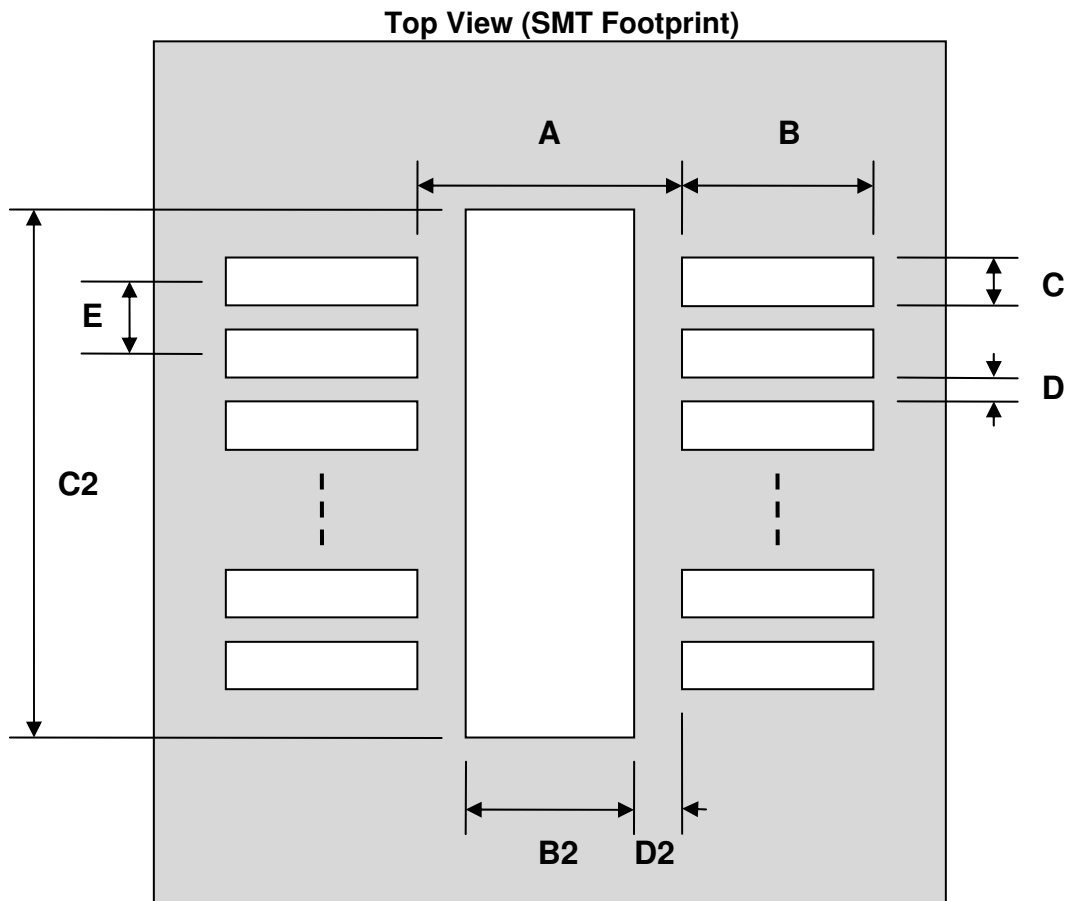

## DFN-8 Stencil (0.65 mm pitch, 3.0 x 3.0 mm body)

REF.	DIMENSIONS					
	mm			inches		
	MIN.	TYP.	MAX.	MIN.	TYP.	MAX.
A		2.20				
B		0.60				
C		0.30				
B2		1.40				
C2		2.30				
D		0.35				
D2		0.40				
E		0.65				

(Representative drawing only - not to scale)