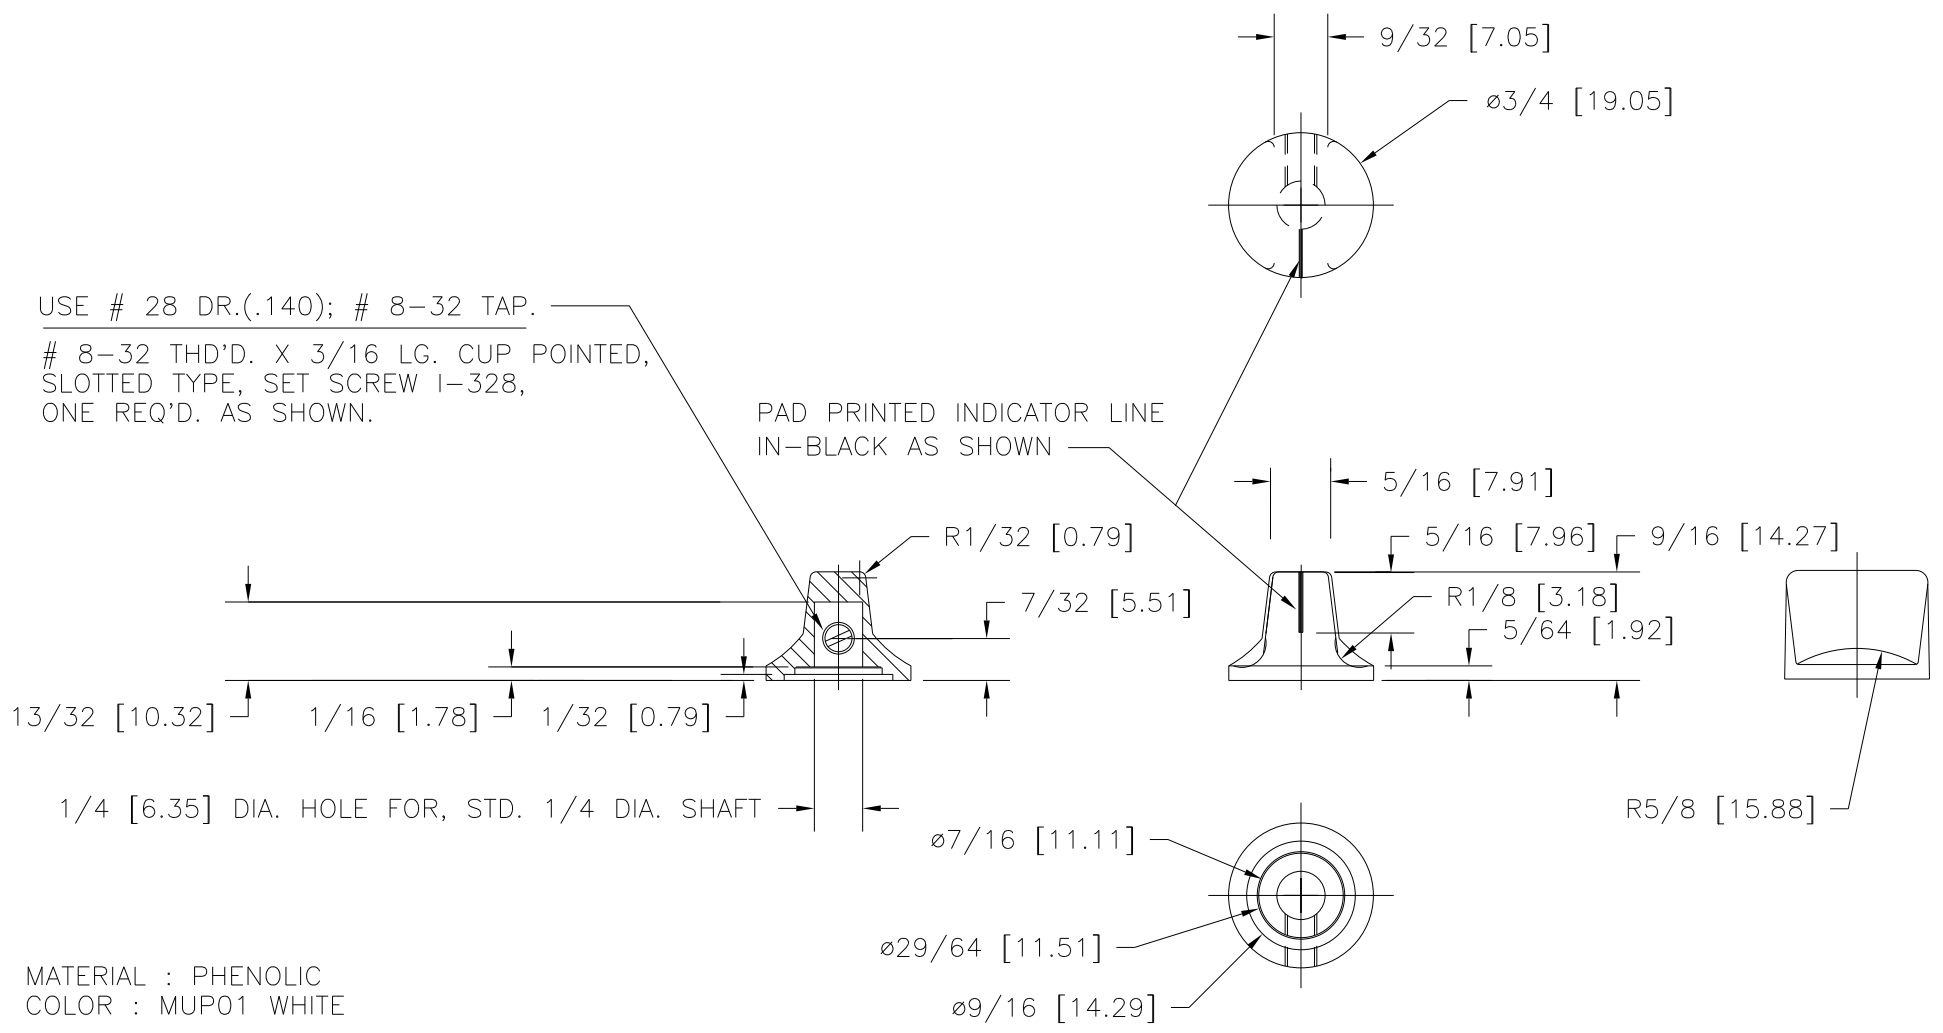

(A)

MATERIAL : PHENOLIC
COLOR : MUPO1 WHITE

TOLERANCES: UNLESS OTHERWISE SPECIFIED	DO NOT SCALE DRAWING			
DECIMALS: X.XXX ± .005 X.XX ± .015	MM: X.XX ± 0.15MM X.X ± 0.4MM	A	ADDED BASE PART	JAM 1/22/14
FRACTIONS ± 1/64	ANG. ± 1°	CHANGES		